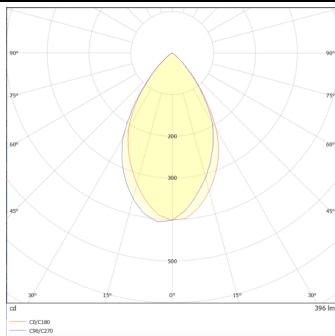

### WALLLIGHT (OW07)

Wall Washer fixture from the family WALLLIGHT (OW07) with a power of 3,6W and a lighting distribution of 60 degrees. with a real lumen output of 289lm and an efficiency of 80,27lm/W, with a CCT of 3000K, made in Extruded Aluminium, Die Cast End Caps, Tempered Glass Cover and finished in Grey color. ON-OFF DRIVER.

### Photometry

Product	
Real power (W)	3.6
Real luminous flux (Lm)	289
Luminous efficiency (Lm/W)	80.27
Beam angle (°)	60
Life time (h)	50000h L70B10
IP	65
Electrical class insulation	Class II
Colour	Grey
Chip Brand	Nichia
Control gear included	Yes
Control gear	ON-OFF
Light source	6x0.5W Nichia
Colour temperature (K)	3000
Colour consistency (SDCM)	SDCM<3
CRI	>80
IK	IK05