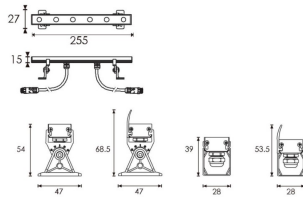

### WALLLIGHT (OW07)

Wall Washer fixture from the family WALLLIGHT (OW07) with a power of 3,6W and a lighting distribution of 60 degrees. with a real lumen output of 289lm and an efficiency of 80,27lm/W, with a CCT of 3000K, made in Extruded Aluminium, Die Cast End Caps, Tempered Glass Cover and finished in Grey color. ON-OFF DRIVER.

### Photometry

Product	
Real power (W)	3.6
Real luminous flux (Lm)	289
Luminous efficiency (Lm/W)	80.27
Beam angle (°)	60
Life time (h)	50000h L70B10
IP	65
Electrical class insulation	Class II
Colour	Grey
Chip Brand	Nichia
Control gear included	Yes
Control gear	ON-OFF
Light source	6x0.5W Nichia
Colour temperature (K)	3000
Colour consistency (SDCM)	SDCM<3
CRI	>80
IK	IK05