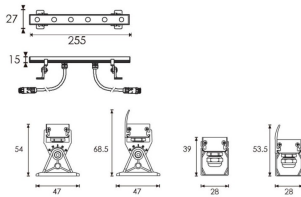

WALLLIGHT (OW07)

Wall Washer fixture from the family WALLLIGHT (OW07) with a power of 3,6W and a lighting distribution of 60 degrees. with a real lumen output of 289lm and an efficiency of 80,27lm/W, with a CCT of 3000K, made in Extruded Aluminium, Die Cast End Caps, Tempered Glass Cover and finished in Grey color. ON-OFF DRIVER.

Item code	86.OW07.1341.03
Product type	Outdoor
Category	Wall Washer
Family	WALLLIGHT
Subfamily	WALLLIGHT (OW07)
Pictograms	

Scheme

Photometry

Product	
Real power (W)	3.6
Real luminous flux (Lm)	289
Luminous efficiency (Lm/W)	80.27
Beam angle (°)	60
Life time (h)	50000h L70B10
IP	65
Electrical class insulation	Class II
Colour	Grey
Chip Brand	Nichia
Control gear included	Yes
Control gear	ON-OFF
Light source	6x0.5W Nichia
Colour temperature (K)	3000
Colour consistency (SDCM)	SDCM<3
CRI	>80
IK	IK05