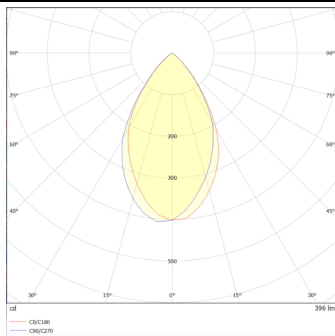

WALLLIGHT (OW07)

Wall Washer fixture from the family WALLLIGHT (OW07) with a power of 3,6W and a lighting distribution of 60 degrees. with a real lumen output of 289lm and an efficiency of 80,27lm/W, with a CCT of 3000K, made in Extruded Aluminium, Die Cast End Caps, Tempered Glass Cover and finished in Grey color. ON-OFF DRIVER.

Item code	86.OW07.1341.03
Product type	Outdoor
Category	Wall Washer
Family	WALLLIGHT
Subfamily	WALLLIGHT (OW07)
Pictograms	

Scheme

Photometry

Product	
Real power (W)	3.6
Real luminous flux (Lm)	289
Luminous efficiency (Lm/W)	80.27
Beam angle (°)	60
Life time (h)	50000h L70B10
IP	65
Electrical class insulation	Class II
Colour	Grey
Chip Brand	Nichia
Control gear included	Yes
Control gear	ON-OFF
Light source	6x0.5W Nichia
Colour temperature (K)	3000
Colour consistency (SDCM)	SDCM<3
CRI	>80
IK	IK05