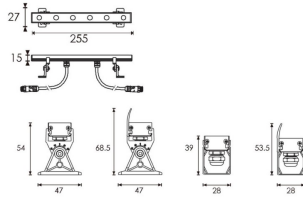

WALLLIGHT (OW07)

Wall Washer fixture from the family WALLLIGHT (OW07) with a power of 3,6W and a lighting distribution of 60 degrees. with a real lumen output of 289lm and an efficiency of 80,27lm/W, with a CCT of 3000K, made in Extruded Aluminium, Die Cast End Caps, Tempered Glass Cover and finished in Grey color. ON-OFF DRIVER.

Item code	86.OW07.1341.03
Product type	Outdoor
Category	Wall Washer
Family	WALLLIGHT
Subfamily	WALLLIGHT (OW07)

Pictograms	

Product	
Real power (W)	3.6
Real luminous flux (Lm)	289
Luminous efficiency (Lm/W)	80.27
Beam angle (°)	60
Life time (h)	50000h L70B10
IP	65
Electrical class insulation	Class II
Colour	Grey
Chip Brand	Nichia
Control gear included	Yes
Control gear	ON-OFF
Light source	6x0.5W Nichia
Colour temperature (K)	3000
Colour consistency (SDCM)	SDCM<3
CRI	>80
IK	IK05

Scheme

Photometry