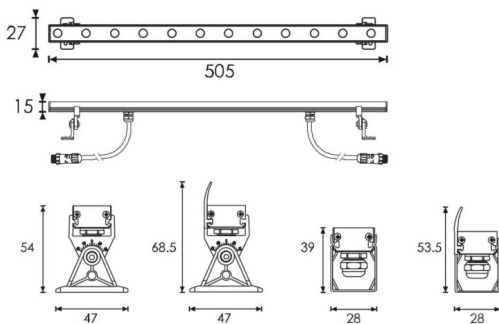

### WALLLIGHT (OW07)

Wall Washer fixture from the family WALLLIGHT (OW07) with a power of 7,3W and a lighting distribution of 30 degrees. with a real lumen output of 510lm and an efficiency of 69,86lm/W, with a CCT of 3000K, made in Extruded Aluminium, Die Cast End Caps, Tempered Glass Cover and finished in Grey color. ON-OFF DRIVER.

### Scheme

Item code	86.OW07.2311.03
Product type	Outdoor
Category	Wall Washer
Family	WALLLIGHT
Subfamily	WALLLIGHT (OW07)
Pictograms	

Product	
Real power (W)	7.3
Real luminous flux (Lm)	510
Luminous efficiency (Lm/W)	69.86
Beam angle (°)	30
Life time (h)	50000h L70B10
IP	65
Electrical class insulation	Class II
Colour	Grey
Chip Brand	Nichia
Control gear included	Yes
Control gear	ON-OFF
Light source	12X0.5W Nichia
Colour temperature (K)	3000
Colour consistency (SDCM)	SDCM<3
CRI	>80
IK	IK05