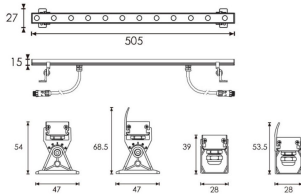

WALLLIGHT (OW07)

Wall Washer fixture from the family WALLLIGHT (OW07) with a power of 7,3W and a lighting distribution of 30 degrees. with a real lumen output of 510lm and an efficiency of 69,86lm/W, with a CCT of 3000K, made in Extruded Aluminium, Die Cast End Caps, Tempered Glass Cover and finished in Grey color. ON-OFF DRIVER.

Item code	86.OW07.2311.03
Product type	Outdoor
Category	Wall Washer
Family	WALLLIGHT
Subfamily	WALLLIGHT (OW07)
Pictograms	

Scheme

Product	
Real power (W)	7.3
Real luminous flux (Lm)	510
Luminous efficiency (Lm/W)	69.86
Beam angle (°)	30
Life time (h)	50000h L70B10
IP	65
Electrical class insulation	Class II
Colour	Grey
Chip Brand	Nichia
Control gear included	Yes
Control gear	ON-OFF
Light source	12X0.5W Nichia
Colour temperature (K)	3000
Colour consistency (SDCM)	SDCM<3
CRI	>80
IK	IK05