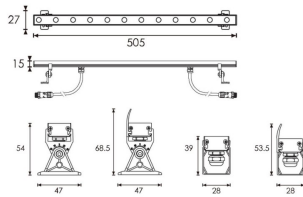

WALLLIGHT (OW07)

Wall Washer fixture from the family WALLLIGHT (OW07) with a power of 7,3W and a lighting distribution of 30 degrees. with a real lumen output of 510lm and an efficiency of 69,86lm/W, with a CCT of 3000K, made in Extruded Aluminium, Die Cast End Caps, Tempered Glass Cover and finished in Grey color. ON-OFF DRIVER.

Item code	86.OW07.2311.03
Product type	Outdoor
Category	Wall Washer
Family	WALLLIGHT
Subfamily	WALLLIGHT (OW07)

Pictograms

Scheme

Product

Real power (W)	7.3
Real luminous flux (Lm)	510
Luminous efficiency (Lm/W)	69.86
Beam angle (°)	30
Life time (h)	50000h L70B10
IP	65
Electrical class insulation	Class II
Colour	Grey
Chip Brand	Nichia
Control gear included	Yes
Control gear	ON-OFF
Light source	12X0.5W Nichia
Colour temperature (K)	3000
Colour consistency (SDCM)	SDCM<3
CRI	>80
IK	IK05