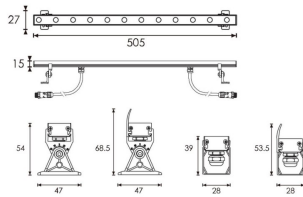

Scheme

Product

Real power (W)	7.3
Real luminous flux (Lm)	510
Luminous efficiency (Lm/W)	69.86
Beam angle (°)	30
Life time (h)	50000h L70B10
IP	65
Electrical class insulation	Class II
Colour	Grey
Chip Brand	Nichia
Control gear included	Yes
Control gear	ON-OFF
Light source	12X0.5W Nichia
Colour temperature (K)	3000
Colour consistency (SDCM)	SDCM<3
CRI	>80
IK	IK05