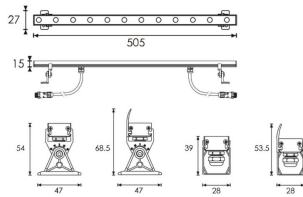

### WALLLIGHT (OW07)

Wall Washer fixture from the family WALLLIGHT (OW07) with a power of 7,3W and a lighting distribution of 40 degrees. with a real lumen output of 510lm and an efficiency of 69,86lm/W, with a CCT of 3000K, made in Extruded Aluminium, Die Cast End Caps, Tempered Glass Cover and finished in Grey color. ON-OFF DRIVER.

### Scheme

Product	
Real power (W)	7.3
Real luminous flux (Lm)	510
Luminous efficiency (Lm/W)	69.86
Beam angle (°)	40
Life time (h)	50000h L70B10
IP	65
Electrical class insulation	Class II
Colour	Grey
Chip Brand	Nichia
Control gear included	Yes
Control gear	ON-OFF
Light source	12X0.5W Nichia
Colour temperature (K)	3000
Colour consistency (SDCM)	SDCM<3
CRI	>80
IK	IK05