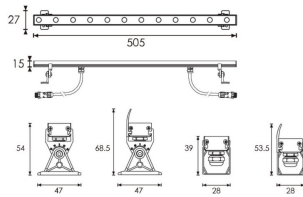

WALLLIGHT (OW07)

Wall Washer fixture from the family WALLLIGHT (OW07) with a power of 7,3W and a lighting distribution of 40 degrees. with a real lumen output of 510lm and an efficiency of 69,86lm/W, with a CCT of 3000K, made in Extruded Aluminium, Die Cast End Caps, Tempered Glass Cover and finished in Grey color. ON-OFF DRIVER.

Item code	86.OW07.2321.03
Product type	Outdoor
Category	Wall Washer
Family	WALLLIGHT
Subfamily	WALLLIGHT (OW07)
Pictograms	

Scheme

Product	
Real power (W)	7.3
Real luminous flux (Lm)	510
Luminous efficiency (Lm/W)	69.86
Beam angle (°)	40
Life time (h)	50000h L70B10
IP	65
Electrical class insulation	Class II
Colour	Grey
Chip Brand	Nichia
Control gear included	Yes
Control gear	ON-OFF
Light source	12X0.5W Nichia
Colour temperature (K)	3000
Colour consistency (SDCM)	SDCM<3
CRI	>80
IK	IK05