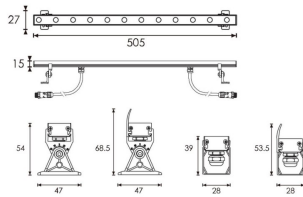

WALLLIGHT (OW07)

Wall Washer fixture from the family WALLLIGHT (OW07) with a power of 7,3W and a lighting distribution of 40 degrees. with a real lumen output of 510lm and an efficiency of 69,86lm/W, with a CCT of 3000K, made in Extruded Aluminium, Die Cast End Caps, Tempered Glass Cover and finished in Grey color. ON-OFF DRIVER.

Item code	86.OW07.2321.03
Product type	Outdoor
Category	Wall Washer
Family	WALLLIGHT
Subfamily	WALLLIGHT (OW07)

Pictograms

Scheme

Product

Real power (W)	7.3
Real luminous flux (Lm)	510
Luminous efficiency (Lm/W)	69.86
Beam angle (°)	40
Life time (h)	50000h L70B10
IP	65
Electrical class insulation	Class II
Colour	Grey
Chip Brand	Nichia
Control gear included	Yes
Control gear	ON-OFF
Light source	12X0.5W Nichia
Colour temperature (K)	3000
Colour consistency (SDCM)	SDCM<3
CRI	>80
IK	IK05