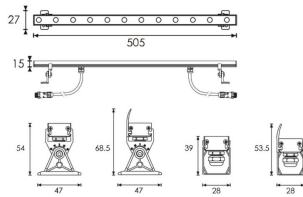

WALLLIGHT (OW07)

Wall Washer fixture from the family WALLLIGHT (OW07) with a power of 7,3W and a lighting distribution of 50 degrees. with a real lumen output of 510lm and an efficiency of 69,86lm/W, with a CCT of 3000K, made in Extruded Aluminium, Die Cast End Caps, Tempered Glass Cover and finished in Grey color. ON-OFF DRIVER.

Item code	86.OW07.2331.03
Product type	Outdoor
Category	Wall Washer
Family	WALLLIGHT
Subfamily	WALLLIGHT (OW07)
Pictograms	

Scheme

Photometry

Product	
Real power (W)	7.3
Real luminous flux (Lm)	510
Luminous efficiency (Lm/W)	69.86
Beam angle (°)	50
Life time (h)	50000h L70B10
IP	65
Electrical class insulation	Class II
Colour	Grey
Chip Brand	Nichia
Control gear included	Yes
Control gear	ON-OFF
Light source	12X0.5W Nichia
Colour temperature (K)	3000
Colour consistency (SDCM)	SDCM<3
CRI	>80
IK	IK05