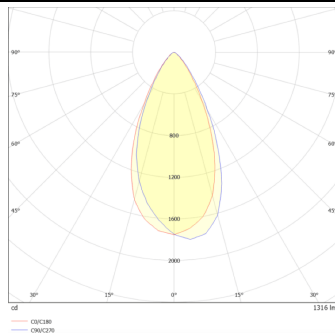

WALLLIGHT (OW07)

Wall Washer fixture from the family WALLLIGHT (OW07) with a power of 7,3W and a lighting distribution of 50 degrees. with a real lumen output of 510lm and an efficiency of 69,86lm/W, with a CCT of 3000K, made in Extruded Aluminium, Die Cast End Caps, Tempered Glass Cover and finished in Grey color. ON-OFF DRIVER.

Item code	86.OW07.2331.03
Product type	Outdoor
Category	Wall Washer
Family	WALLLIGHT
Subfamily	WALLLIGHT (OW07)
Pictograms	

Scheme

Photometry

Product	
Real power (W)	7.3
Real luminous flux (Lm)	510
Luminous efficiency (Lm/W)	69.86
Beam angle (°)	50
Life time (h)	50000h L70B10
IP	65
Electrical class insulation	Class II
Colour	Grey
Chip Brand	Nichia
Control gear included	Yes
Control gear	ON-OFF
Light source	12X0.5W Nichia
Colour temperature (K)	3000
Colour consistency (SDCM)	SDCM<3
CRI	>80
IK	IK05