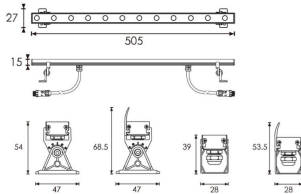

WALLLIGHT (OW07)

Wall Washer fixture from the family WALLLIGHT (OW07) with a power of 7,3W and a lighting distribution of 50 degrees. with a real lumen output of 510lm and an efficiency of 69,86lm/W, with a CCT of 3000K, made in Extruded Aluminium, Die Cast End Caps, Tempered Glass Cover and finished in Grey color. ON-OFF DRIVER.

Item code	86.OW07.2331.03
Product type	Outdoor
Category	Wall Washer
Family	WALLLIGHT
Subfamily	WALLLIGHT (OW07)
Pictograms	

Scheme

Photometry

Product	
Real power (W)	7.3
Real luminous flux (Lm)	510
Luminous efficiency (Lm/W)	69.86
Beam angle (°)	50
Life time (h)	50000h L70B10
IP	65
Electrical class insulation	Class II
Colour	Grey
Chip Brand	Nichia
Control gear included	Yes
Control gear	ON-OFF
Light source	12X0.5W Nichia
Colour temperature (K)	3000
Colour consistency (SDCM)	SDCM<3
CRI	>80
IK	IK05