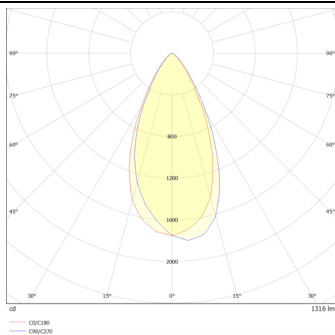

WALLLIGHT (OW07)

Wall Washer fixture from the family WALLLIGHT (OW07) with a power of 7,3W and a lighting distribution of 50 degrees. with a real lumen output of 510lm and an efficiency of 69,86lm/W, with a CCT of 3000K, made in Extruded Aluminium, Die Cast End Caps, Tempered Glass Cover and finished in Grey color. ON-OFF DRIVER.

Item code	86.OW07.2331.03
Product type	Outdoor
Category	Wall Washer
Family	WALLLIGHT
Subfamily	WALLLIGHT (OW07)
Pictograms	

Scheme

Photometry

Product	
Real power (W)	7.3
Real luminous flux (Lm)	510
Luminous efficiency (Lm/W)	69.86
Beam angle (°)	50
Life time (h)	50000h L70B10
IP	65
Electrical class insulation	Class II
Colour	Grey
Chip Brand	Nichia
Control gear included	Yes
Control gear	ON-OFF
Light source	12X0.5W Nichia
Colour temperature (K)	3000
Colour consistency (SDCM)	SDCM<3
CRI	>80
IK	IK05