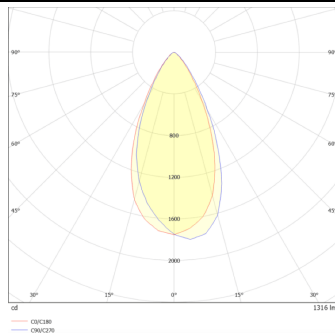

Photometry

Product	
Real power (W)	7.3
Real luminous flux (Lm)	510
Luminous efficiency (Lm/W)	69.86
Beam angle (°)	50
Life time (h)	50000h L70B10
IP	65
Electrical class insulation	Class II
Colour	Grey
Chip Brand	Nichia
Control gear included	Yes
Control gear	ON-OFF
Light source	12X0.5W Nichia
Colour temperature (K)	3000
Colour consistency (SDCM)	SDCM<3
CRI	>80
IK	IK05