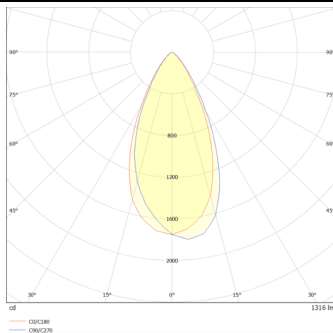

### WALLLIGHT (OW07)

Wall Washer fixture from the family WALLLIGHT (OW07) with a power of 7,3W and a lighting distribution of 50 degrees. with a real lumen output of 510lm and an efficiency of 69,86lm/W, with a CCT of 3000K, made in Extruded Aluminium, Die Cast End Caps, Tempered Glass Cover and finished in Grey color. ON-OFF DRIVER.

### Photometry

Product	
Real power (W)	7.3
Real luminous flux (Lm)	510
Luminous efficiency (Lm/W)	69.86
Beam angle (°)	50
Life time (h)	50000h L70B10
IP	65
Electrical class insulation	Class II
Colour	Grey
Chip Brand	Nichia
Control gear included	Yes
Control gear	ON-OFF
Light source	12X0.5W Nichia
Colour temperature (K)	3000
Colour consistency (SDCM)	SDCM<3
CRI	>80
IK	IK05