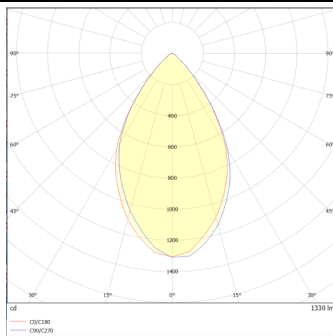

### WALLLIGHT (OW07)

Wall Washer fixture from the family WALLLIGHT (OW07) with a power of 7,3W and a lighting distribution of 60 degrees. with a real lumen output of 510lm and an efficiency of 69,86lm/W, with a CCT of 3000K, made in Extruded Aluminium, Die Cast End Caps, Tempered Glass Cover and finished in Grey color. ON-OFF DRIVER.

### Photometry

Product	
Real power (W)	7.3
Real luminous flux (Lm)	510
Luminous efficiency (Lm/W)	69.86
Beam angle (°)	60
Life time (h)	50000h L70B10
IP	65
Electrical class insulation	Class II
Colour	Grey
Chip Brand	Nichia
Control gear included	Yes
Control gear	ON-OFF
Light source	12X0.5W Nichia
Colour temperature (K)	3000
Colour consistency (SDCM)	SDCM<3
CRI	>80
IK	IK05