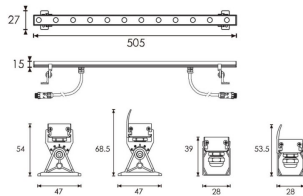

### WALLLIGHT (OW07)

Wall Washer fixture from the family WALLLIGHT (OW07) with a power of 7,3W and a lighting distribution of 60 degrees. with a real lumen output of 510lm and an efficiency of 69,86lm/W, with a CCT of 3000K, made in Extruded Aluminium, Die Cast End Caps, Tempered Glass Cover and finished in Grey color. ON-OFF DRIVER.

|              |  |
|--------------|--|
| Item code    | 86.OW07.2341.03  |
| Product type | Outdoor  |
| Category     | Wall Washer  |
| Family       | WALLLIGHT  |
| Subfamily    | WALLLIGHT (OW07)   |
| Pictograms   |  |

### Photometry

|                             |                |
|-----------------------------|----------------|
| Product                     |                |
| Real power (W)              | 7.3            |
| Real luminous flux (Lm)     | 510            |
| Luminous efficiency (Lm/W)  | 69.86          |
| Beam angle (°)              | 60             |
| Life time (h)               | 50000h L70B10  |
| IP                          | 65             |
| Electrical class insulation | Class II       |
| Colour                      | Grey           |
| Chip Brand                  | Nichia         |
| Control gear included       | Yes            |
| Control gear                | ON-OFF         |
| Light source                | 12X0.5W Nichia |
| Colour temperature (K)      | 3000           |
| Colour consistency (SDCM)   | SDCM<3         |
| CRI                         | >80            |
| IK                          | IK05           |