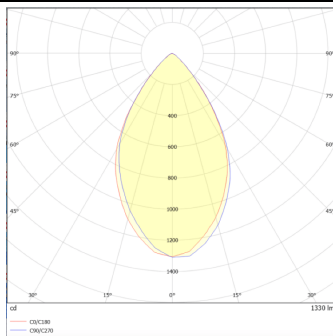

WALLLIGHT (OW07)

Wall Washer fixture from the family WALLLIGHT (OW07) with a power of 7,3W and a lighting distribution of 60 degrees. with a real lumen output of 510lm and an efficiency of 69,86lm/W, with a CCT of 3000K, made in Extruded Aluminium, Die Cast End Caps, Tempered Glass Cover and finished in Grey color. ON-OFF DRIVER.

Item code	86.OW07.2341.03
Product type	Outdoor
Category	Wall Washer
Family	WALLLIGHT
Subfamily	WALLLIGHT (OW07)
Pictograms	

Scheme

Photometry

Product	
Real power (W)	7.3
Real luminous flux (Lm)	510
Luminous efficiency (Lm/W)	69.86
Beam angle (°)	60
Life time (h)	50000h L70B10
IP	65
Electrical class insulation	Class II
Colour	Grey
Chip Brand	Nichia
Control gear included	Yes
Control gear	ON-OFF
Light source	12X0.5W Nichia
Colour temperature (K)	3000
Colour consistency (SDCM)	SDCM<3
CRI	>80
IK	IK05