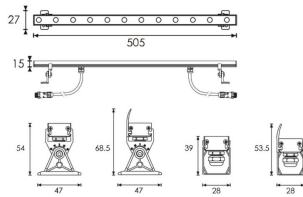

WALLLIGHT (OW07)

Wall Washer fixture from the family WALLLIGHT (OW07) with a power of 7,3W and a lighting distribution of 60 degrees. with a real lumen output of 510lm and an efficiency of 69,86lm/W, with a CCT of 3000K, made in Extruded Aluminium, Die Cast End Caps, Tempered Glass Cover and finished in Grey color. ON-OFF DRIVER.

Item code	86.OW07.2341.03
Product type	Outdoor
Category	Wall Washer
Family	WALLLIGHT
Subfamily	WALLLIGHT (OW07)
Pictograms	

Scheme

Photometry

Product	
Real power (W)	7.3
Real luminous flux (Lm)	510
Luminous efficiency (Lm/W)	69.86
Beam angle (°)	60
Life time (h)	50000h L70B10
IP	65
Electrical class insulation	Class II
Colour	Grey
Chip Brand	Nichia
Control gear included	Yes
Control gear	ON-OFF
Light source	12X0.5W Nichia
Colour temperature (K)	3000
Colour consistency (SDCM)	SDCM<3
CRI	>80
IK	IK05