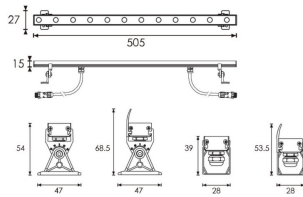

### WALLLIGHT (OW07)

Wall Washer fixture from the family WALLLIGHT (OW07) with a power of 7,3W and a lighting distribution of 60 degrees. with a real lumen output of 510lm and an efficiency of 69,86lm/W, with a CCT of 3000K, made in Extruded Aluminium, Die Cast End Caps, Tempered Glass Cover and finished in Grey color. ON-OFF DRIVER.

### Photometry

Product	
Real power (W)	7.3
Real luminous flux (Lm)	510
Luminous efficiency (Lm/W)	69.86
Beam angle (°)	60
Life time (h)	50000h L70B10
IP	65
Electrical class insulation	Class II
Colour	Grey
Chip Brand	Nichia
Control gear included	Yes
Control gear	ON-OFF
Light source	12X0.5W Nichia
Colour temperature (K)	3000
Colour consistency (SDCM)	SDCM<3
CRI	>80
IK	IK05