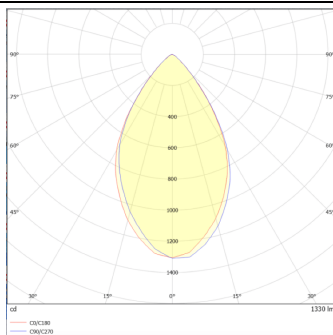

### WALLLIGHT (OW07)

Wall Washer fixture from the family WALLLIGHT (OW07) with a power of 7,3W and a lighting distribution of 60 degrees. with a real lumen output of 510lm and an efficiency of 69,86lm/W, with a CCT of 3000K, made in Extruded Aluminium, Die Cast End Caps, Tempered Glass Cover and finished in Grey color. ON-OFF DRIVER.

### Photometry

|                             |                |
|-----------------------------|----------------|
| Product                     |                |
| Real power (W)              | 7.3            |
| Real luminous flux (Lm)     | 510            |
| Luminous efficiency (Lm/W)  | 69.86          |
| Beam angle (°)              | 60             |
| Life time (h)               | 50000h L70B10  |
| IP                          | 65             |
| Electrical class insulation | Class II       |
| Colour                      | Grey           |
| Chip Brand                  | Nichia         |
| Control gear included       | Yes            |
| Control gear                | ON-OFF         |
| Light source                | 12X0.5W Nichia |
| Colour temperature (K)      | 3000           |
| Colour consistency (SDCM)   | SDCM<3         |
| CRI                         | >80            |
| IK                          | IK05           |