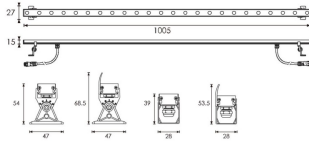

### WALLLIGHT (OW07)

Wall Washer fixture from the family WALLLIGHT (OW07) with a power of 14,7W and a lighting distribution of 30 degrees. with a real lumen output of 1020lm and an efficiency of 69,39lm/W, with a CCT of 3000K, made in Extruded Aluminium, Die Cast End Caps, Tempered Glass Cover and finished in Grey color. ON-OFF DRIVER.

### Scheme

Product	
Real power (W)	14.7
Real luminous flux (Lm)	1020
Luminous efficiency (Lm/W)	69.39
Beam angle (°)	30
Life time (h)	50000h L70B10
IP	65
Electrical class insulation	Class II
Colour	Grey
Chip Brand	Nichia
Control gear included	Yes
Control gear	ON-OFF
Light source	24X0.5W Nichia
Colour temperature (K)	3000
Colour consistency (SDCM)	SDCM<3
CRI	>80
IK	IK05