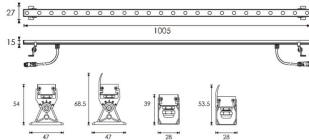

WALLLIGHT (OW07)

Wall Washer fixture from the family WALLLIGHT (OW07) with a power of 14,7W and a lighting distribution of 30 degrees. with a real lumen output of 1020lm and an efficiency of 69,39lm/W, with a CCT of 3000K, made in Extruded Aluminium, Die Cast End Caps, Tempered Glass Cover and finished in Grey color. ON-OFF DRIVER.

Item code	86.OW07.3311.03
Product type	Outdoor
Category	Wall Washer
Family	WALLLIGHT
Subfamily	WALLLIGHT (OW07)
Pictograms	

Scheme

Product	
Real power (W)	14.7
Real luminous flux (Lm)	1020
Luminous efficiency (Lm/W)	69.39
Beam angle (°)	30
Life time (h)	50000h L70B10
IP	65
Electrical class insulation	Class II
Colour	Grey
Chip Brand	Nichia
Control gear included	Yes
Control gear	ON-OFF
Light source	24X0.5W Nichia
Colour temperature (K)	3000
Colour consistency (SDCM)	SDCM<3
CRI	>80
IK	IK05