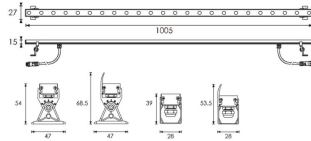

WALLLIGHT (OW07)

Wall Washer fixture from the family WALLLIGHT (OW07) with a power of 14,7W and a lighting distribution of 30 degrees. with a real lumen output of 1020lm and an efficiency of 69,39lm/W, with a CCT of 3000K, made in Extruded Aluminium, Die Cast End Caps, Tempered Glass Cover and finished in Grey color. ON-OFF DRIVER.

Item code	86.OW07.3311.03
Product type	Outdoor
Category	Wall Washer
Family	WALLLIGHT
Subfamily	WALLLIGHT (OW07)
Pictograms	

Scheme

Product	
Real power (W)	14.7
Real luminous flux (Lm)	1020
Luminous efficiency (Lm/W)	69.39
Beam angle (°)	30
Life time (h)	50000h L70B10
IP	65
Electrical class insulation	Class II
Colour	Grey
Chip Brand	Nichia
Control gear included	Yes
Control gear	ON-OFF
Light source	24X0.5W Nichia
Colour temperature (K)	3000
Colour consistency (SDCM)	SDCM<3
CRI	>80
IK	IK05