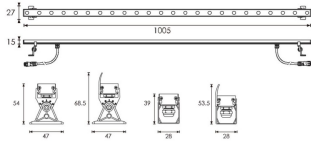

### WALLLIGHT (OW07)

Wall Washer fixture from the family WALLLIGHT (OW07) with a power of 14,7W and a lighting distribution of 40 degrees. with a real lumen output of 1020lm and an efficiency of 69,39lm/W, with a CCT of 3000K, made in Extruded Aluminium, Die Cast End Caps, Tempered Glass Cover and finished in Grey color. ON-OFF DRIVER.

### Scheme

Product	
Real power (W)	14.7
Real luminous flux (Lm)	1020
Luminous efficiency (Lm/W)	69.39
Beam angle (°)	40
Life time (h)	50000h L70B10
IP	65
Electrical class insulation	Class II
Colour	Grey
Chip Brand	Nichia
Control gear included	Yes
Control gear	ON-OFF
Light source	24X0.5W Nichia
Colour temperature (K)	3000
Colour consistency (SDCM)	SDCM<3
CRI	>80
IK	IK05