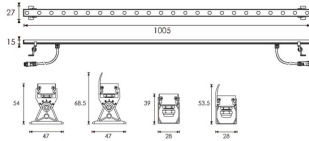

### WALLLIGHT (OW07)

Wall Washer fixture from the family WALLLIGHT (OW07) with a power of 14,7W and a lighting distribution of 40 degrees. with a real lumen output of 1020lm and an efficiency of 69,39lm/W, with a CCT of 3000K, made in Extruded Aluminium, Die Cast End Caps, Tempered Glass Cover and finished in Grey color. ON-OFF DRIVER.

### Scheme

Product	
Real power (W)	14.7
Real luminous flux (Lm)	1020
Luminous efficiency (Lm/W)	69.39
Beam angle (°)	40
Life time (h)	50000h L70B10
IP	65
Electrical class insulation	Class II
Colour	Grey
Chip Brand	Nichia
Control gear included	Yes
Control gear	ON-OFF
Light source	24X0.5W Nichia
Colour temperature (K)	3000
Colour consistency (SDCM)	SDCM<3
CRI	>80
IK	IK05