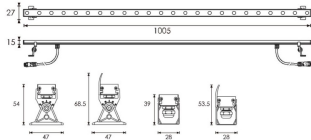

### WALLLIGHT (OW07)

Wall Washer fixture from the family WALLLIGHT (OW07) with a power of 14,7W and a lighting distribution of 40 degrees. with a real lumen output of 1020lm and an efficiency of 69,39lm/W, with a CCT of 3000K, made in Extruded Aluminium, Die Cast End Caps, Tempered Glass Cover and finished in Grey color. ON-OFF DRIVER.

### Scheme

Product	
Real power (W)	14.7
Real luminous flux (Lm)	1020
Luminous efficiency (Lm/W)	69.39
Beam angle (°)	40
Life time (h)	50000h L70B10
IP	65
Electrical class insulation	Class II
Colour	Grey
Chip Brand	Nichia
Control gear included	Yes
Control gear	ON-OFF
Light source	24X0.5W Nichia
Colour temperature (K)	3000
Colour consistency (SDCM)	SDCM<3
CRI	>80
IK	IK05