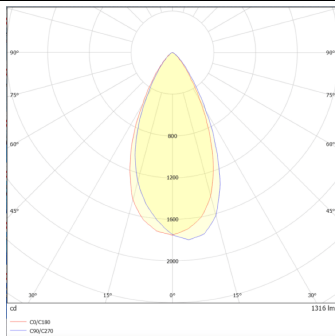

WALLLIGHT (OW07)

Wall Washer fixture from the family WALLLIGHT (OW07) with a power of 14,7W and a lighting distribution of 50 degrees. with a real lumen output of 1020lm and an efficiency of 69,39lm/W, with a CCT of 3000K, made in Extruded Aluminium, Die Cast End Caps, Tempered Glass Cover and finished in Grey color. ON-OFF DRIVER.

Item code	86.OW07.3331.03
Product type	Outdoor
Category	Wall Washer
Family	WALLLIGHT
Subfamily	WALLLIGHT (OW07)
Pictograms	

Scheme

Photometry

Product	
Real power (W)	14.7
Real luminous flux (Lm)	1020
Luminous efficiency (Lm/W)	69.39
Beam angle (°)	50
Life time (h)	50000h L70B10
IP	65
Electrical class insulation	Class II
Colour	Grey
Chip Brand	Nichia
Control gear included	Yes
Control gear	ON-OFF
Light source	24X0.5W Nichia
Colour temperature (K)	3000
Colour consistency (SDCM)	SDCM<3
CRI	>80
IK	IK05