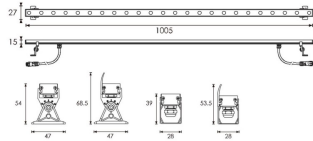

WALLLIGHT (OW07)

Wall Washer fixture from the family WALLLIGHT (OW07) with a power of 14,7W and a lighting distribution of 50 degrees. with a real lumen output of 1020lm and an efficiency of 69,39lm/W, with a CCT of 3000K, made in Extruded Aluminium, Die Cast End Caps, Tempered Glass Cover and finished in Grey color. ON-OFF DRIVER.

Item code	86.OW07.3331.03
Product type	Outdoor
Category	Wall Washer
Family	WALLLIGHT
Subfamily	WALLLIGHT (OW07)
Pictograms	

Scheme

Photometry

Product	
Real power (W)	14.7
Real luminous flux (Lm)	1020
Luminous efficiency (Lm/W)	69.39
Beam angle (°)	50
Life time (h)	50000h L70B10
IP	65
Electrical class insulation	Class II
Colour	Grey
Chip Brand	Nichia
Control gear included	Yes
Control gear	ON-OFF
Light source	24X0.5W Nichia
Colour temperature (K)	3000
Colour consistency (SDCM)	SDCM<3
CRI	>80
IK	IK05