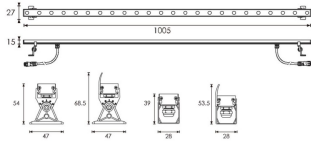

**WALLLIGHT (OW07)**

Wall Washer fixture from the family WALLLIGHT (OW07) with a power of 14,7W and a lighting distribution of 50 degrees. with a real lumen output of 1020lm and an efficiency of 69,39lm/W, with a CCT of 3000K, made in Extruded Aluminium, Die Cast End Caps, Tempered Glass Cover and finished in Grey color. ON-OFF DRIVER.

<b>Item code</b>	<b>86.OW07.3331.03</b>
<b>Product type</b>	<b>Outdoor</b>
<b>Category</b>	<b>Wall Washer</b>
<b>Family</b>	<b>WALLLIGHT</b>
<b>Subfamily</b>	<b>WALLLIGHT (OW07)</b>
<b>Pictograms</b>	

**Scheme**

**Photometry**

<b>Product</b>	
<b>Real power (W)</b>	<b>14.7</b>
<b>Real luminous flux (Lm)</b>	<b>1020</b>
<b>Luminous efficiency (Lm/W)</b>	<b>69.39</b>
<b>Beam angle (°)</b>	<b>50</b>
<b>Life time (h)</b>	<b>50000h L70B10</b>
<b>IP</b>	<b>65</b>
<b>Electrical class insulation</b>	<b>Class II</b>
<b>Colour</b>	<b>Grey</b>
<b>Chip Brand</b>	<b>Nichia</b>
<b>Control gear included</b>	<b>Yes</b>
<b>Control gear</b>	<b>ON-OFF</b>
<b>Light source</b>	<b>24X0.5W Nichia</b>
<b>Colour temperature (K)</b>	<b>3000</b>
<b>Colour consistency (SDCM)</b>	<b>SDCM&lt;3</b>
<b>CRI</b>	<b>&gt;80</b>
<b>IK</b>	<b>IK05</b>