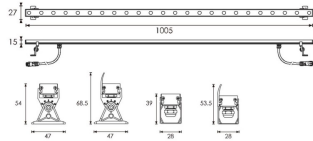

WALLLIGHT (OW07)

Wall Washer fixture from the family WALLLIGHT (OW07) with a power of 14,7W and a lighting distribution of 50 degrees. with a real lumen output of 1020lm and an efficiency of 69,39lm/W, with a CCT of 3000K, made in Extruded Aluminium, Die Cast End Caps, Tempered Glass Cover and finished in Grey color. ON-OFF DRIVER.

Item code	86.OW07.3331.03
Product type	Outdoor
Category	Wall Washer
Family	WALLLIGHT
Subfamily	WALLLIGHT (OW07)
Pictograms	

Scheme

Photometry