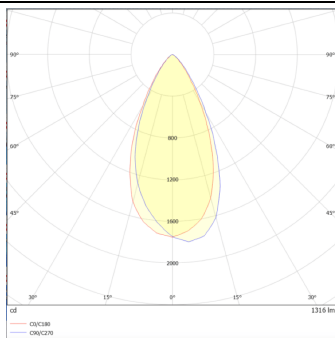

**WALLLIGHT (OW07)**

Wall Washer fixture from the family WALLLIGHT (OW07) with a power of 14,7W and a lighting distribution of 50 degrees. with a real lumen output of 1020lm and an efficiency of 69,39lm/W, with a CCT of 3000K, made in Extruded Aluminium, Die Cast End Caps, Tempered Glass Cover and finished in Grey color. ON-OFF DRIVER.

**Scheme**

**Photometry**

<b>Product</b>	
<b>Real power (W)</b>	<b>14.7</b>
<b>Real luminous flux (Lm)</b>	<b>1020</b>
<b>Luminous efficiency (Lm/W)</b>	<b>69.39</b>
<b>Beam angle (°)</b>	<b>50</b>
<b>Life time (h)</b>	<b>50000h L70B10</b>
<b>IP</b>	<b>65</b>
<b>Electrical class insulation</b>	<b>Class II</b>
<b>Colour</b>	<b>Grey</b>
<b>Chip Brand</b>	<b>Nichia</b>
<b>Control gear included</b>	<b>Yes</b>
<b>Control gear</b>	<b>ON-OFF</b>
<b>Light source</b>	<b>24X0.5W Nichia</b>
<b>Colour temperature (K)</b>	<b>3000</b>
<b>Colour consistency (SDCM)</b>	<b>SDCM&lt;3</b>
<b>CRI</b>	<b>&gt;80</b>
<b>IK</b>	<b>IK05</b>