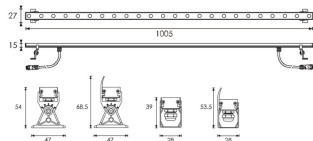

WALLLIGHT (OW07)

Wall Washer fixture from the family WALLLIGHT (OW07) with a power of 14,7W and a lighting distribution of 50 degrees. with a real lumen output of 1020lm and an efficiency of 69,39lm/W, with a CCT of 3000K, made in Extruded Aluminium, Die Cast End Caps, Tempered Glass Cover and finished in Grey color. ON-OFF DRIVER.

Item code	86.OW07.3331.03
Product type	Outdoor
Category	Wall Washer
Family	WALLLIGHT
Subfamily	WALLLIGHT (OW07)

Pictograms	

Scheme

Product	
Real power (W)	14.7
Real luminous flux (Lm)	1020
Luminous efficiency (Lm/W)	69.39
Beam angle (°)	50
Life time (h)	50000h L70B10
IP	65
Electrical class insulation	Class II
Colour	Grey
Chip Brand	Nichia
Control gear included	Yes
Control gear	ON-OFF
Light source	24X0.5W Nichia
Colour temperature (K)	3000
Colour consistency (SDCM)	SDCM<3
CRI	>80
IK	IK05