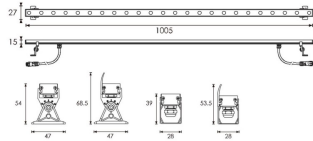

WALLLIGHT (OW07)

Wall Washer fixture from the family WALLLIGHT (OW07) with a power of 14,7W and a lighting distribution of 60 degrees. with a real lumen output of 1020lm and an efficiency of 69,39lm/W, with a CCT of 3000K, made in Extruded Aluminium, Die Cast End Caps, Tempered Glass Cover and finished in Grey color. ON-OFF DRIVER.

Item code	86.OW07.3341.03
Product type	Outdoor
Category	Wall Washer
Family	WALLLIGHT
Subfamily	WALLLIGHT (OW07)
Pictograms	

Scheme

Photometry

Product	
Real power (W)	14.7
Real luminous flux (Lm)	1020
Luminous efficiency (Lm/W)	69.39
Beam angle (°)	60
Life time (h)	50000h L70B10
IP	65
Electrical class insulation	Class II
Colour	Grey
Chip Brand	Nichia
Control gear included	Yes
Control gear	ON-OFF
Light source	24X0.5W Nichia
Colour temperature (K)	3000
Colour consistency (SDCM)	SDCM<3
CRI	>80
IK	IK05