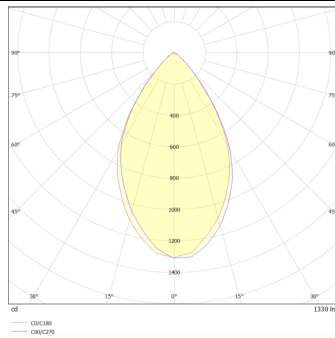

WALLLIGHT (OW07)

Wall Washer fixture from the family WALLLIGHT (OW07) with a power of 14,7W and a lighting distribution of 60 degrees. with a real lumen output of 1020lm and an efficiency of 69,39lm/W, with a CCT of 3000K, made in Extruded Aluminium, Die Cast End Caps, Tempered Glass Cover and finished in Grey color. ON-OFF DRIVER.

Item code	86.OW07.3341.03
Product type	Outdoor
Category	Wall Washer
Family	WALLLIGHT
Subfamily	WALLLIGHT (OW07)
Pictograms	

Scheme

Photometry

Product	
Real power (W)	14.7
Real luminous flux (Lm)	1020
Luminous efficiency (Lm/W)	69.39
Beam angle (°)	60
Life time (h)	50000h L70B10
IP	65
Electrical class insulation	Class II
Colour	Grey
Chip Brand	Nichia
Control gear included	Yes
Control gear	ON-OFF
Light source	24X0.5W Nichia
Colour temperature (K)	3000
Colour consistency (SDCM)	SDCM<3
CRI	>80
IK	IK05