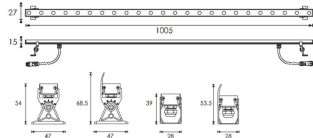

WALLLIGHT (OW07)

Wall Washer fixture from the family WALLLIGHT (OW07) with a power of 14,7W and a lighting distribution of 60 degrees. with a real lumen output of 1020lm and an efficiency of 69,39lm/W, with a CCT of 3000K, made in Extruded Aluminium, Die Cast End Caps, Tempered Glass Cover and finished in Grey color. ON-OFF DRIVER.

Item code	86.OW07.3341.03
Product type	Outdoor
Category	Wall Washer
Family	WALLLIGHT
Subfamily	WALLLIGHT (OW07)
Pictograms	

Scheme

Photometry

Product	
Real power (W)	14.7
Real luminous flux (Lm)	1020
Luminous efficiency (Lm/W)	69.39
Beam angle (°)	60
Life time (h)	50000h L70B10
IP	65
Electrical class insulation	Class II
Colour	Grey
Chip Brand	Nichia
Control gear included	Yes
Control gear	ON-OFF
Light source	24X0.5W Nichia
Colour temperature (K)	3000
Colour consistency (SDCM)	SDCM<3
CRI	>80
IK	IK05