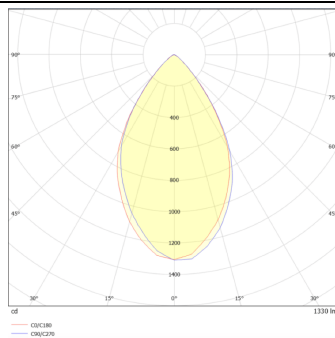

WALLLIGHT (OW07)

Wall Washer fixture from the family WALLLIGHT (OW07) with a power of 14,7W and a lighting distribution of 60 degrees. with a real lumen output of 1020lm and an efficiency of 69,39lm/W, with a CCT of 3000K, made in Extruded Aluminium, Die Cast End Caps, Tempered Glass Cover and finished in Grey color. ON-OFF DRIVER.

Item code	86.OW07.3341.03
Product type	Outdoor
Category	Wall Washer
Family	WALLLIGHT
Subfamily	WALLLIGHT (OW07)
Pictograms	

Scheme

Photometry

Product	
Real power (W)	14.7
Real luminous flux (Lm)	1020
Luminous efficiency (Lm/W)	69.39
Beam angle (°)	60
Life time (h)	50000h L70B10
IP	65
Electrical class insulation	Class II
Colour	Grey
Chip Brand	Nichia
Control gear included	Yes
Control gear	ON-OFF
Light source	24X0.5W Nichia
Colour temperature (K)	3000
Colour consistency (SDCM)	SDCM<3
CRI	>80
IK	IK05