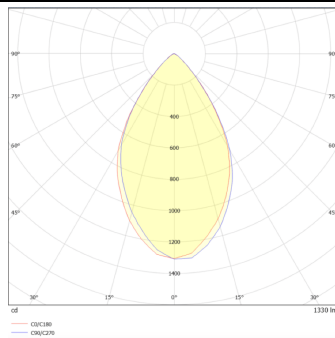

### WALLLIGHT (OW07)

Wall Washer fixture from the family WALLLIGHT (OW07) with a power of 14,7W and a lighting distribution of 60 degrees. with a real lumen output of 1020lm and an efficiency of 69,39lm/W, with a CCT of 3000K, made in Extruded Aluminium, Die Cast End Caps, Tempered Glass Cover and finished in Grey color. ON-OFF DRIVER.

### Photometry

Product	
Real power (W)	14.7
Real luminous flux (Lm)	1020
Luminous efficiency (Lm/W)	69.39
Beam angle (°)	60
Life time (h)	50000h L70B10
IP	65
Electrical class insulation	Class II
Colour	Grey
Chip Brand	Nichia
Control gear included	Yes
Control gear	ON-OFF
Light source	24X0.5W Nichia
Colour temperature (K)	3000
Colour consistency (SDCM)	SDCM<3
CRI	>80
IK	IK05