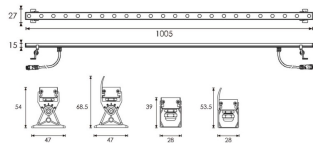

### WALLLIGHT (OW07)

Wall Washer fixture from the family WALLLIGHT (OW07) with a power of 14,7W and a lighting distribution of 60 degrees. with a real lumen output of 1020lm and an efficiency of 69,39lm/W, with a CCT of 3000K, made in Extruded Aluminium, Die Cast End Caps, Tempered Glass Cover and finished in Grey color. ON-OFF DRIVER.

### Photometry

Product	
Real power (W)	14.7
Real luminous flux (Lm)	1020
Luminous efficiency (Lm/W)	69.39
Beam angle (°)	60
Life time (h)	50000h L70B10
IP	65
Electrical class insulation	Class II
Colour	Grey
Chip Brand	Nichia
Control gear included	Yes
Control gear	ON-OFF
Light source	24X0.5W Nichia
Colour temperature (K)	3000
Colour consistency (SDCM)	SDCM<3
CRI	>80
IK	IK05