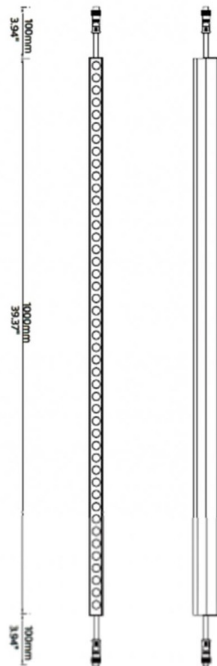

FACADE

Lavov Linear light from the family Facade with a power of 12 W and RGB color. Beam angle 120 degrees. Made in Aluminium and stainless steel. With a real lumen output of 130.30000000000001. Finished in grey color. Not include driver.

Item code	86.OW08.1000.03
Product type	Outdoor
Category	Linear Light
Family	FACADE

Pictograms

- 850°
- CRI 80
- SDCM 3
- CE
- Driver EXCL
- On / Off
- RGB
- IP 66

Scheme

Product	
Real power (W)	12
Real luminous flux (Lm)	130.30000000000001
Beam angle (°)	120
IP	65
Electrical class insulation	Class III
Operating temperature	-35-60o
Colour	grey
Control gear included	NOT
Light source	LED
Type of LED	48 CREE SMD
Average life time (h)	80000h L70B10
Colour temperature (K)	RGB
Colour consistency (SDCM)	SDCM3