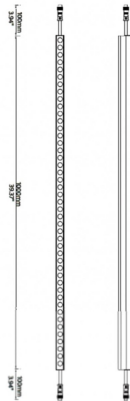

FACADE

Lavov Linear light from the family Facade with a power of 12 W and RGB color. Beam angle 120 degrees. Made in Aluminium and stainless steel. With a real lumen output of 130.30000000000001. Finished in grey color. Not include driver.

Item code	86.OW08.1000.03
Product type	Outdoor
Category	Linear Light
Family	FACADE

Pictograms

Scheme

Product

Real power (W)	12
Real luminous flux (Lm)	130.3
Beam angle (°)	120
IP	65
Electrical class insulation	Class III
Operating temperature	-35-60o
Colour	grey
Control gear included	NOT
Light source	LED
Type of LED	48 CREE SMD
Average life time (h)	80000h L70B10
Colour temperature (K)	RGB
Colour consistency (SDCM)	SDCM<3