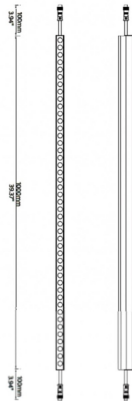

**FACADE**

Lavov Linear light from the family Facade with a power of 12 W and RGB color. Beam angle 120 degrees. Made in Aluminium and stainless steel. With a real lumen output of 130.30000000000001. Finished in grey color. Not include driver.

<b>Item code</b>	<b>86.OW08.1000.03</b>
<b>Product type</b>	<b>Outdoor</b>
<b>Category</b>	<b>Linear Light</b>
<b>Family</b>	<b>FACADE</b>

**Pictograms**

850°

CRI 80

SDCM 3

CE

Driver EXCL.

On  
Off

RGB

IP 66

**Scheme**

<b>Product</b>	
<b>Real power (W)</b>	<b>12</b>
<b>Real luminous flux (Lm)</b>	<b>130.30000000000001</b>
<b>Beam angle (°)</b>	<b>120</b>
<b>IP</b>	<b>65</b>
<b>Electrical class insulation</b>	<b>Class III</b>
<b>Operating temperature</b>	<b>-35-60o</b>
<b>Colour</b>	<b>grey</b>
<b>Control gear included</b>	<b>NOT</b>
<b>Light source</b>	<b>LED</b>
<b>Type of LED</b>	<b>48 CREE SMD</b>
<b>Average life time (h)</b>	<b>80000h L70B10</b>
<b>Colour temperature (K)</b>	<b>RGB</b>
<b>Colour consistency (SDCM)</b>	<b>SDCM&lt;3</b>