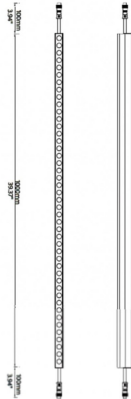

FACADE

Lavov Linear light from the family Facade with a power of 12 W and RGB color. Beam angle 120 degrees. Made in Aluminium and stainless steel. With a real lumen output of 130.30000000000001. Finished in grey color. Not include driver.

Item code	86.OW08.1000.03
Product type	Outdoor
Category	Linear Light
Family	FACADE

Pictograms

850°

CRI
80

SDCM
3

CE

Driver
EXCL.

On
Off

RGB

IP
66

Scheme

Product	
Real power (W)	12
Real luminous flux (Lm)	130.30000000000001
Beam angle (°)	120
IP	65
Electrical class insulation	Class III
Operating temperature	-35-60o
Colour	grey
Control gear included	NOT
Light source	LED
Type of LED	48 CREE SMD
Average life time (h)	80000h L70B10
Colour temperature (K)	RGB
Colour consistency (SDCM)	SDCM<3