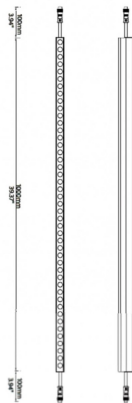

FACADE

Lavov Linear light from the family Facade with a power of 12 W and RGB color. Beam angle 120 degrees. Made in Aluminium and stainless steel. With a real lumen output of 130.30000000000001. Finished in grey color. Not include driver.

Item code	86.OW08.1000.03
Product type	Outdoor
Category	Linear Light
Family	FACADE

Pictograms

Scheme

Product	
Real power (W)	12
Real luminous flux (Lm)	130.30000000000001
Beam angle (°)	120
IP	65
Electrical class insulation	Class III
Operating temperature	-35-60o
Colour	grey
Control gear included	NOT
Light source	LED
Type of LED	48 CREE SMD
Average life time (h)	80000h L70B10
Colour temperature (K)	RGB
Colour consistency (SDCM)	SDCM<3