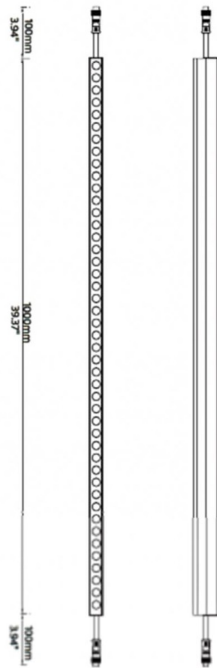

FACADE

Lavov Linear light from the family Facade with a power of 12 W and RGB color. Beam angle 120 degrees. Made in Aluminium and stainless steel. With a real lumen output of 130.30000000000001. Finished in grey color. Not include driver.

Item code	86.OW08.1000.03
Product type	Outdoor
Category	Linear Light
Family	FACADE

Pictograms

- 850°
- CRI 80
- SDCM 3
- CE
- Driver EXCL
- On / Off
- RGB
- IP 66

Scheme

Product	
Real power (W)	12
Real luminous flux (Lm)	130.30000000000001
Beam angle (&ordm;)	120
IP	65
Electrical class insulation	Class III
Operating temperature	-35-60o
Colour	grey
Control gear included	NOT
Light source	LED
Type of LED	48 CREE SMD
Average life time (h)	80000h L70B10
Colour temperature (K)	RGB
Colour consistency (SDCM)	SDCM<3