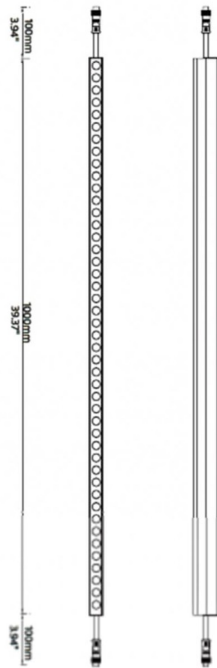

FACADE

Lavov Linear light from the family Facade with a power of 12 W and RGB color. Beam angle 25°. Made in Aluminium and stainless steel. With a real lumen output of 179.1. Finished in grey color. Not include driver.

Item code	86.OW08.1010.03
Product type	Outdoor
Category	Linear Light
Family	FACADE

Pictograms

- 850°
- CRI 80
- SDCM 3
- CE
- Driver EXCL
- On / Off
- RGB
- IP 66

Scheme

Product	
Real power (W)	12
Real luminous flux (Lm)	179.1
Beam angle (°)	25
IP	65
Electrical class insulation	Class III
Operating temperature	-35-60o
Colour	grey
Control gear included	NOT
Light source	LED
Type of LED	48 CREE SMD
Average life time (h)	80000h L70B10
Colour temperature (K)	RGB
Colour consistency (SDCM)	SDCM3