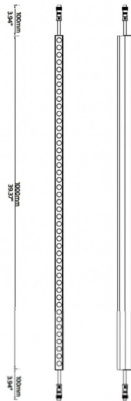

**FACADE**

Lavov Linear light from the family Facade with a power of 12 W and RGB color. Beam angle 25°. Made in Aluminium and stainless steel. With a real lumen output of 179.1. Finished in grey color. Not include driver.

<b>Item code</b>	<b>86.OW08.1010.03</b>
<b>Product type</b>	<b>Outdoor</b>
<b>Category</b>	<b>Linear Light</b>
<b>Family</b>	<b>FACADE</b>

**Pictograms**

850°

CRI 80

SDCM 3

CE

Driver EXCL.

On  
Off

IP 66

**Scheme**

<b>Product</b>	
<b>Real power (W)</b>	<b>12</b>
<b>Real luminous flux (Lm)</b>	<b>179.1</b>
<b>Beam angle (°)</b>	<b>25</b>
<b>IP</b>	<b>65</b>
<b>Electrical class insulation</b>	<b>Class III</b>
<b>Operating temperature</b>	<b>-35-60o</b>
<b>Colour</b>	<b>grey</b>
<b>Control gear included</b>	<b>NOT</b>
<b>Light source</b>	<b>LED</b>
<b>Type of LED</b>	<b>48 CREE SMD</b>
<b>Average life time (h)</b>	<b>80000h L70B10</b>
<b>Colour temperature (K)</b>	<b>RGB</b>
<b>Colour consistency (SDCM)</b>	<b>SDCM&lt;3</b>