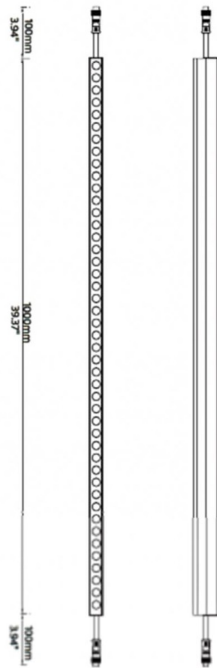

FACADE

Lavov Linear light from the family Facade with a power of 12 W and RGB color. Beam angle 25°. Made in Aluminium and stainless steel. With a real lumen output of 179.1. Finished in grey color. Not include driver.

Item code	86.OW08.1010.03
Product type	Outdoor
Category	Linear Light
Family	FACADE

Pictograms

- 850°
- CRI 80
- SDCM 3
- CE
- Driver EXCL.
- On / Off
- RGB
- IP 66

Scheme

Product	
Real power (W)	12
Real luminous flux (Lm)	179.1
Beam angle (&ordm;)	25
IP	65
Electrical class insulation	Class III
Operating temperature	-35-60o
Colour	grey
Control gear included	NOT
Light source	LED
Type of LED	48 CREE SMD
Average life time (h)	80000h L70B10
Colour temperature (K)	RGB
Colour consistency (SDCM)	SDCM<3