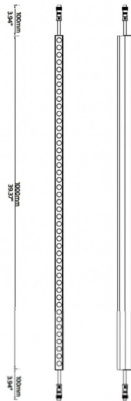

FACADE

Lavov Linear light from the family Facade with a power of 12 W and RGB color. Beam angle 25°. Made in Aluminium and stainless steel. With a real lumen output of 179.1. Finished in grey color. Not include driver.

Item code	86.OW08.1010.03
Product type	Outdoor
Category	Linear Light
Family	FACADE

Pictograms

850°

CRI 80

SDCM 3

CE

Driver EXCL.

On

Off

IP 66

Scheme

Product	
Real power (W)	12
Real luminous flux (Lm)	179.1
Beam angle (°)	25
IP	65
Electrical class insulation	Class III
Operating temperature	-35-60o
Colour	grey
Control gear included	NOT
Light source	LED
Type of LED	48 CREE SMD
Average life time (h)	80000h L70B10
Colour temperature (K)	RGB
Colour consistency (SDCM)	SDCM<3