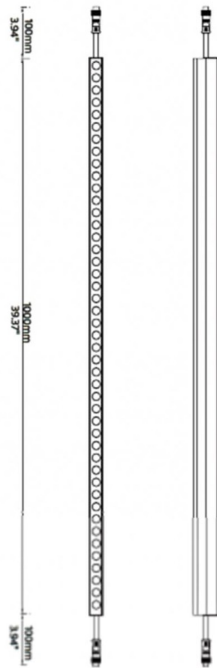

FACADE

Lavov Linear light from the family Facade with a power of 12 W and RGB color. Beam angle 40 degrees. Made in Aluminium and stainless steel. With a real lumen output of 179.1. Finished in grey color. Not include driver.

Item code	86.OW08.1020.03
Product type	Outdoor
Category	Linear Light
Family	FACADE

Pictograms

- 850°
- CRI 80
- SDCM 3
- CE
- Driver EXCL
- On / Off
- RGB
- IP 66

Scheme

Product	
Real power (W)	12
Real luminous flux (Lm)	179.1
Beam angle (&ordm;)	40
IP	65
Electrical class insulation	Class III
Operating temperature	-35-60o
Colour	grey
Control gear included	NOT
Light source	LED
Type of LED	48 CREE SMD
Average life time (h)	80000h L70B10
Colour temperature (K)	RGB
Colour consistency (SDCM)	SDCM<3