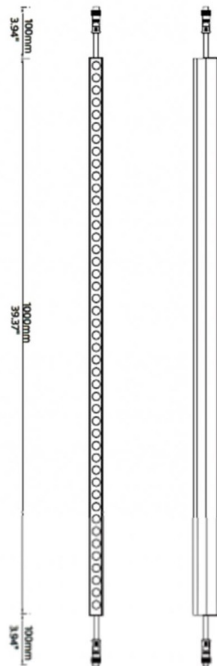

FACADE

Lavov Linear light from the family Facade with a power of 12 W and RGB color. Beam angle 40o degrees. Made in Aluminium and stainless steel. With a real lumen output of 179.1. Finished in grey color. Not include driver.

Item code	86.OW08.1020.03
Product type	Outdoor
Category	Linear Light
Family	FACADE

Pictograms

- 850°
- CRI 80
- SDCM 3
- CE
- Driver EXCL
- On / Off
- RGB
- IP 66

Scheme

Product	
Real power (W)	12
Real luminous flux (Lm)	179.1
Beam angle (°)	40
IP	65
Electrical class insulation	Class III
Operating temperature	-35-60o
Colour	grey
Control gear included	NOT
Light source	LED
Type of LED	48 CREE SMD
Average life time (h)	80000h L70B10
Colour temperature (K)	RGB
Colour consistency (SDCM)	SDCM3