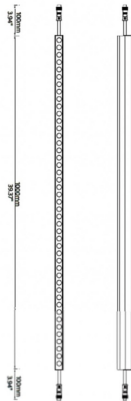

FACADE

Lavov Linear light from the family Facade with a power of 12 W and RGB color. Beam angle 40o degrees. Made in Aluminium and stainless steel. With a real lumen output of 179.1. Finished in grey color. Not include driver.

Item code	86.OW08.1020.03
Product type	Outdoor
Category	Linear Light
Family	FACADE

Pictograms

Scheme

Product

Real power (W)	12
Real luminous flux (Lm)	179.1
Beam angle (°)	40
IP	65
Electrical class insulation	Class III
Operating temperature	-35-60o
Colour	grey
Control gear included	NOT
Light source	LED
Type of LED	48 CREE SMD
Average life time (h)	80000h L70B10
Colour temperature (K)	RGB
Colour consistency (SDCM)	SDCM<3