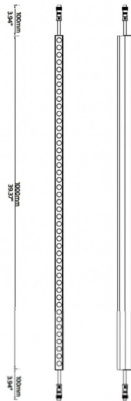

FACADE

Lavov Linear light from the family Facade with a power of 12 W and RGB color. Beam angle 40o degrees. Made in Aluminium and stainless steel. With a real lumen output of 179.1. Finished in grey color. Not include driver.

Item code	86.OW08.1020.03
Product type	Outdoor
Category	Linear Light
Family	FACADE

Pictograms

CRI
80

SDCM
3

CE

Driver
EXCL.

On
Off

IP
66

Scheme

Product	
Real power (W)	12
Real luminous flux (Lm)	179.1
Beam angle (°)	40
IP	65
Electrical class insulation	Class III
Operating temperature	-35-60o
Colour	grey
Control gear included	NOT
Light source	LED
Type of LED	48 CREE SMD
Average life time (h)	80000h L70B10
Colour temperature (K)	RGB
Colour consistency (SDCM)	SDCM<3