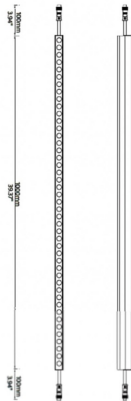

FACADE

Lavov Linear light from the family Facade with a power of 12 W and RGB color. Beam angle 40o degrees. Made in Aluminium and stainless steel. With a real lumen output of 179.1. Finished in grey color. Not include driver.

Item code	86.OW08.1020.03
Product type	Outdoor
Category	Linear Light
Family	FACADE

Pictograms

850°

CRI 80

SDCM 3

CE

Driver EXCL.

On
Off

IP 66

Scheme

Product	
Real power (W)	12
Real luminous flux (Lm)	179.1
Beam angle (°)	40
IP	65
Electrical class insulation	Class III
Operating temperature	-35-60o
Colour	grey
Control gear included	NOT
Light source	LED
Type of LED	48 CREE SMD
Average life time (h)	80000h L70B10
Colour temperature (K)	RGB
Colour consistency (SDCM)	SDCM<3