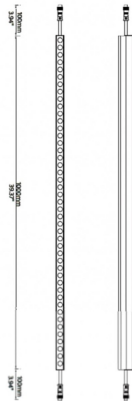

FACADE

Lavov Linear light from the family Facade with a power of 12 W and RGB color. Beam angle 60o degrees. Made in Aluminium and stainless steel. With a real lumen output of 179.1. Finished in grey color. Not include driver.

Item code	86.OW08.1030.03
Product type	Outdoor
Category	Linear Light
Family	FACADE

Pictograms

Scheme

Product

Real power (W)	12
Real luminous flux (Lm)	179.1
Beam angle (°)	60
IP	65
Electrical class insulation	Class III
Operating temperature	-35-60o
Colour	grey
Control gear included	NOT
Light source	LED
Type of LED	48 CREE SMD
Average life time (h)	80000h L70B10
Colour temperature (K)	RGB
Colour consistency (SDCM)	SDCM<3