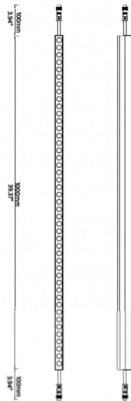

FACADE

Lavov Linear light from the family Facade with a power of 12 W and RGB color. Beam angle 60o degrees. Made in Aluminium and stainless steel. With a real lumen output of 179.1. Finished in grey color. Not include driver.

Item code	86.OW08.1030.03
Product type	Outdoor
Category	Linear Light
Family	FACADE

Pictograms

Scheme

Product

Real power (W)	12
Real luminous flux (Lm)	179.1
Beam angle (°)	60
IP	65
Electrical class insulation	Class III
Operating temperature	-35-60o
Colour	grey
Control gear included	NOT
Light source	LED
Type of LED	48 CREE SMD
Average life time (h)	80000h L70B10
Colour temperature (K)	RGB
Colour consistency (SDCM)	SDCM<3