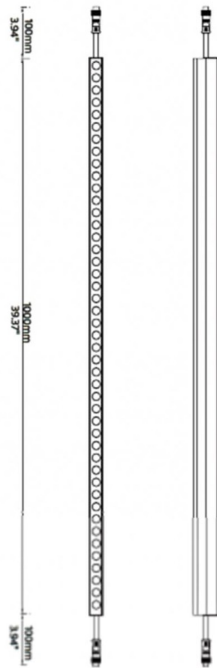

FACADE

Lavov Linear light from the family Facade with a power of 12 W and RGB color. Beam angle 60o degrees. Made in Aluminium and stainless steel. With a real lumen output of 179.1. Finished in grey color. Not include driver.

Item code	86.OW08.1030.03
Product type	Outdoor
Category	Linear Light
Family	FACADE

Pictograms

- 850°
- CRI 80
- SDCM 3
- CE
- Driver EXCL
- On / Off
- RGB color icons
- IP 66

Scheme

Product	
Real power (W)	12
Real luminous flux (Lm)	179.1
Beam angle (°)	60
IP	65
Electrical class insulation	Class III
Operating temperature	-35-60o
Colour	grey
Control gear included	NOT
Light source	LED
Type of LED	48 CREE SMD
Average life time (h)	80000h L70B10
Colour temperature (K)	RGB
Colour consistency (SDCM)	SDCM3