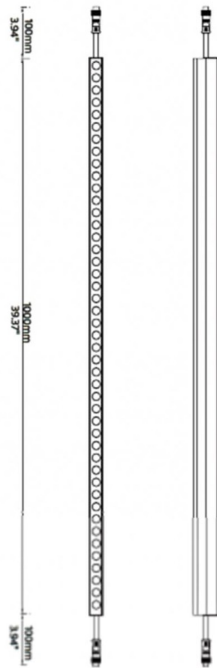

FACADE

Lavov Linear light from the family Facade with a power of 12 W and RGB color. Beam angle 60 degrees. Made in Aluminium and stainless steel. With a real lumen output of 179.1. Finished in grey color. Not include driver.

Item code	86.OW08.1030.03
Product type	Outdoor
Category	Linear Light
Family	FACADE

Pictograms

- 850°
- CRI 80
- SDCM 3
- CE
- Driver EXCL
- On / Off
- RGB
- IP 66

Scheme

Product	
Real power (W)	12
Real luminous flux (Lm)	179.1
Beam angle (&ordm;)	60
IP	65
Electrical class insulation	Class III
Operating temperature	-35-60o
Colour	grey
Control gear included	NOT
Light source	LED
Type of LED	48 CREE SMD
Average life time (h)	80000h L70B10
Colour temperature (K)	RGB
Colour consistency (SDCM)	SDCM<3