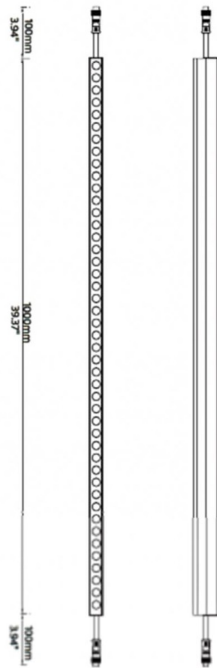

FACADE

Lavov Linear light from the family Facade with a power of 12 W and Single color color. Beam angle 120 degrees. Made in Aluminium and stainless steel. With a real lumen output of 130.30000000000001. Finished in grey color. Not include driver.

Item code	86.OW08.1300.03
Product type	Outdoor
Category	Linear Light
Family	FACADE

Pictograms

-
-
-
-
-
-
-
-

Scheme

Product	
Real power (W)	12
Real luminous flux (Lm)	130.30000000000001
Beam angle (&ordm;)	120
IP	65
Electrical class insulation	Class III
Operating temperature	-35-60o
Colour	grey
Control gear included	NOT
Light source	LED
Type of LED	48 CREE SMD
Average life time (h)	80000h L70B10
Colour temperature (K)	W
Colour consistency (SDCM)	SDCM<3