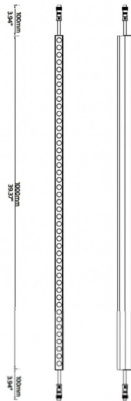

FACADE

Lavov Linear light from the family Facade with a power of 12 W and Single color color. Beam angle 120 degrees. Made in Aluminium and stainless steel. With a real lumen output of 130.30000000000001. Finished in grey color. Not include driver.

Item code	86.OW08.1300.03
Product type	Outdoor
Category	Linear Light
Family	FACADE

Pictograms

CRI
80

SDCM
3

Driver
EXCL.

On
Off

IP
66

Scheme

Product	
Real power (W)	12
Real luminous flux (Lm)	130.30000000000001
Beam angle (°)	120
IP	65
Electrical class insulation	Class III
Operating temperature	-35-60o
Colour	grey
Control gear included	NOT
Light source	LED
Type of LED	48 CREE SMD
Average life time (h)	80000h L70B10
Colour temperature (K)	W
Colour consistency (SDCM)	SDCM<3