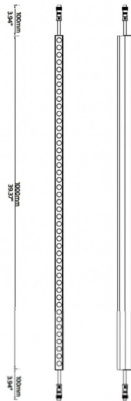

FACADE

Lavov Linear light from the family Facade with a power of 12 W and Single color color. Beam angle 120 degrees. Made in Aluminium and stainless steel. With a real lumen output of 130.30000000000001. Finished in grey color. Not include driver.

Item code	86.OW08.1300.03
Product type	Outdoor
Category	Linear Light
Family	FACADE

Pictograms

Scheme

Product	
Real power (W)	12
Real luminous flux (Lm)	130.3
Beam angle (°)	120
IP	65
Electrical class insulation	Class III
Operating temperature	-35-60o
Colour	grey
Control gear included	NOT
Light source	LED
Type of LED	48 CREE SMD
Average life time (h)	80000h L70B10
Colour temperature (K)	W
Colour consistency (SDCM)	SDCM<3