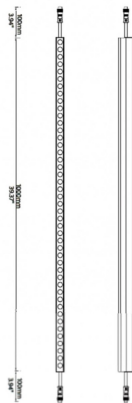

FACADE

Lavov Linear light from the family Facade with a power of 12 W and Single color color. Beam angle 25o . Made in Aluminium and stainless steel. With a real lumen output of 179.1. Finished in grey color. Not include driver.

Item code	86.OW08.1310.03
Product type	Outdoor
Category	Linear Light
Family	FACADE

Pictograms

850°

CRI
80

SDCM
3

CE

Driver
EXCL.

On
Off

IP
66

Scheme

Product	
Real power (W)	12
Real luminous flux (Lm)	179.1
Beam angle (°)	25
IP	65
Electrical class insulation	Class III
Operating temperature	-35-60o
Colour	grey
Control gear included	NOT
Light source	LED
Type of LED	48 CREE SMD
Average life time (h)	80000h L70B10
Colour temperature (K)	W
Colour consistency (SDCM)	SDCM<3