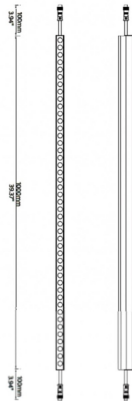

FACADE

Lavov Linear light from the family Facade with a power of 12 W and Single color color. Beam angle 25o . Made in Aluminium and stainless steel. With a real lumen output of 179.1. Finished in grey color. Not include driver.

Item code	86.OW08.1310.03
Product type	Outdoor
Category	Linear Light
Family	FACADE

Pictograms

850°

CRI 80

SDCM 3

CE

Driver EXCL.

On
Off

IP 66

Scheme

Product	
Real power (W)	12
Real luminous flux (Lm)	179.1
Beam angle (°)	25
IP	65
Electrical class insulation	Class III
Operating temperature	-35-60o
Colour	grey
Control gear included	NOT
Light source	LED
Type of LED	48 CREE SMD
Average life time (h)	80000h L70B10
Colour temperature (K)	W
Colour consistency (SDCM)	SDCM<3