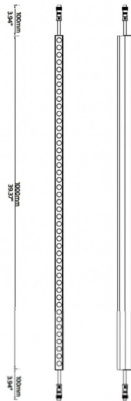

FACADE

Lavov Linear light from the family Facade with a power of 12 W and Single color color. Beam angle 25o . Made in Aluminium and stainless steel. With a real lumen output of 179.1. Finished in grey color. Not include driver.

Item code	86.OW08.1310.03
Product type	Outdoor
Category	Linear Light
Family	FACADE

Pictograms

Scheme

Product	
Real power (W)	12
Real luminous flux (Lm)	179.1
Beam angle (°)	25
IP	65
Electrical class insulation	Class III
Operating temperature	-35-60o
Colour	grey
Control gear included	NOT
Light source	LED
Type of LED	48 CREE SMD
Average life time (h)	80000h L70B10
Colour temperature (K)	W
Colour consistency (SDCM)	SDCM<3