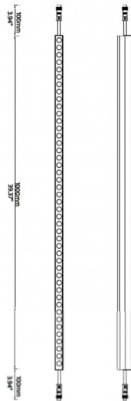

FACADE

Lavov Linear light from the family Facade with a power of 12 W and Single color color. Beam angle 25o . Made in Aluminium and stainless steel. With a real lumen output of 179.1. Finished in grey color. Not include driver.

Item code	86.OW08.1310.03
Product type	Outdoor
Category	Linear Light
Family	FACADE

Pictograms

Scheme

Product

Real power (W)	12
Real luminous flux (Lm)	179.1
Beam angle (°)	25
IP	65
Electrical class insulation	Class III
Operating temperature	-35-60o
Colour	grey
Control gear included	NOT
Light source	LED
Type of LED	48 CREE SMD
Average life time (h)	80000h L70B10
Colour temperature (K)	W
Colour consistency (SDCM)	SDCM<3