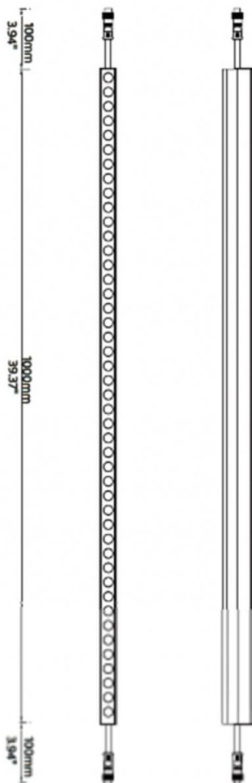

FACADE

Lavov Linear light from the family Facade with a power of 12 W and Single color color. Beam angle 25o . Made in Aluminium and stainless steel. With a real lumen output of 179.1. Finished in grey color. Not include driver.

Item code	86.OW08.1310.03
Product type	Outdoor
Category	Linear Light
Family	FACADE

Pictograms

-
-
-
-
-
-
-
-

Scheme

Product	
Real power (W)	12
Real luminous flux (Lm)	179.1
Beam angle (°)	25
IP	65
Electrical class insulation	Class III
Operating temperature	-35-60o
Colour	grey
Control gear included	NOT
Light source	LED
Type of LED	48 CREE SMD
Average life time (h)	80000h L70B10
Colour temperature (K)	W
Colour consistency (SDCM)	SDCM<3