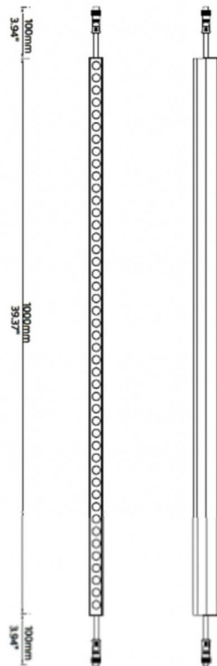

FACADE

Lavov Linear light from the family Facade with a power of 12 W and Single color color. Beam angle 25o . Made in Aluminium and stainless steel. With a real lumen output of 179.1. Finished in grey color. Not include driver.

Item code	86.OW08.1310.03
Product type	Outdoor
Category	Linear Light
Family	FACADE

Pictograms

Scheme

Product	
Real power (W)	12
Real luminous flux (Lm)	179.1
Beam angle (&ordm;)	25
IP	65
Electrical class insulation	Class III
Operating temperature	-35-60o
Colour	grey
Control gear included	NOT
Light source	LED
Type of LED	48 CREE SMD
Average life time (h)	80000h L70B10
Colour temperature (K)	W
Colour consistency (SDCM)	SDCM<3