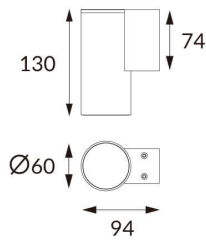

DOWNT

DOWNT is a wall light with round design emitting light downwards. With a size of Ø60mmx130mm, and a power of 4,5W, has a reflector with 15 degrees beam angle. With a real lumen output of 254lm, and an efficiency of 56.44lm/W. Is made in Die Cast Aluminium Body, Tempered Glass Cover and has an IP65 and an IK05 degree of protection. ON-OFF driver. Finished in White color.

Scheme

Photometry

Item code	86.OW08.1311.01
Product type	Outdoor
Category	Wall Light
Family	DOWNT
Pictograms	

Product

Real power (W)	4.5
Real luminous flux (Lm)	254
Luminous efficiency (Lm/W)	56.44
Beam angle (°)	15
Life time (h)	50000h L70B10
IP	65
Electrical class insulation	Class I
Colour	White
Chip Brand	NICHIA
Control gear included	Yes
Control gear	ON-OFF
Colour temperature (K)	3000
Colour consistency (SDCM)	SDCM<3
CRI	80
IK	IK05