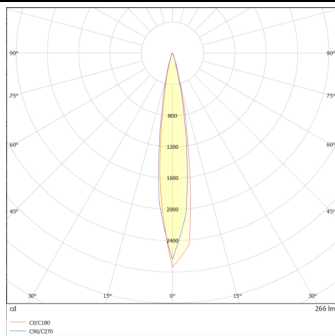

DOWNT

DOWNT is a wall light with round design emitting light downwards. With a size of Ø60mmx130mm, and a power of 4,5W, has a reflector with 15 degrees beam angle. With a real lumen output of 254lm, and an efficiency of 56.44lm/W. Is made in Die Cast Aluminium Body, Tempered Glass Cover and has an IP65 and an IK05 degree of protection. ON-OFF driver. Finished in White color.

Scheme

Photometry

Item code	86.OW08.1311.01
Product type	Outdoor
Category	Wall Light
Family	DOWNT
Pictograms	

Product

Real power (W)	4.5
Real luminous flux (Lm)	254
Luminous efficiency (Lm/W)	56.44
Beam angle (°)	15
Life time (h)	50000h L70B10
IP	65
Electrical class insulation	Class I
Colour	White
Chip Brand	NICHIA
Control gear included	Yes
Control gear	ON-OFF
Colour temperature (K)	3000
Colour consistency (SDCM)	SDCM<3
CRI	80
IK	IK05