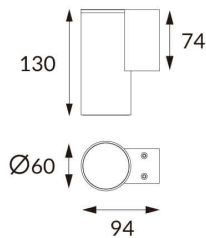

DOWNT

DOWNT is a wall light with round design emitting light downwards. With a size of $\text{Ø}60\text{mm} \times 130\text{mm}$, and a power of 4,5W, has a reflector with 15 degrees beam angle. With a real lumen output of 254lm, and an efficiency of 56.44lm/W. Is made in Die Cast Aluminium Body, Tempered Glass Cover and has an IP65 and an IK05 degree of protection. ON-OFF driver. Finished in White color.

Item code 86.OW08.1311.01

Product type Outdoor

Category Wall Light

Family DOWNT

Pictograms

Product

Real power (W) 4.5

Real luminous flux (Lm) 254

Luminous efficiency (Lm/W) 56.44

Beam angle (°) 15

Life time (h) 50000h L70B10

IP 65

Electrical class insulation Class I

Colour White

Chip Brand NICHIA

Control gear included Yes

Control gear ON-OFF

Colour temperature (K) 3000

Colour consistency (SDCM) SDCM<3

CRI 80

IK IK05

Scheme

Photometry