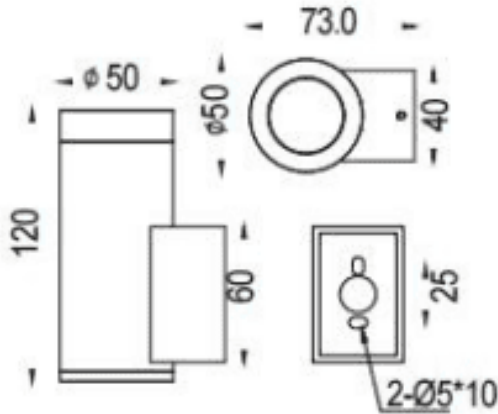

### DOWNT

Lavov wall fixture from the family DOWNT with a power of 4.5W and a 15 degrees beam angle. Finished in White colour. Dimensions  $\phi 50 \times 73 \times 120 \text{mm}$ . With a total lumen output of 457lm and a luminous efficiency of 81lm/W. CCT 3000K. Driver ON-OFF. Made in Die Cast Aluminium Body, Tempered Glass Cover .IP65. IK05

#### Dimensions

Product dimensions (mm)  $\phi 50 \times 73 \times 120 \text{mm}$

#### Photometry

Item code	86.OW08.1311.01
Product type	Outdoor
Category	Wall Light
Family	DOWNT
Pictograms	

Product	
Real power (W)	4.5
Real luminous flux (Lm)	457
Luminous efficiency (Lm/W)	81
Beam angle (°)	15
Life time (h)	50000h L70B10
IP	IP65
Electrical class insulation	Class I
Colour	White
Control gear included	Yes
Control gear	ON-OFF
Light source	LED
Type of LED	COB
Colour temperature (K)	3000
Colour consistency (SDCM)	SDCM3
CRI	80
IK	IK05