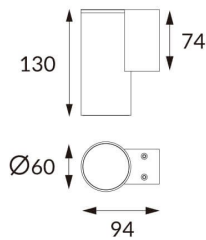

DOWNT

DOWNT is a wall light with round design emitting light downwards. With a size of $\text{\O}60\text{mm} \times 130\text{mm}$, and a power of 4,5W, has a reflector with 15 degrees beam angle. With a real lumen output of 254lm, and an efficiency of 56.44lm/W. Is made in Die Cast Aluminium Body, Tempered Glass Cover and has an IP65 and an IK05 degree of protection. ON-OFF driver. Finished in White color.

Item code	86.OW08.1311.01

Product type	Outdoor

Category	Wall Light

Family	DOWNT

Pictograms	

Product	

Real power (W)	4.5

Real luminous flux (Lm)	254

Luminous efficiency (Lm/W)	56.44

Beam angle (°)	15

Life time (h)	50000h L70B10

IP	65

Electrical class insulation	Class I

Colour	White

Chip Brand	NICHIA

Control gear included	Yes

Control gear	ON-OFF

Colour temperature (K)	3000

Colour consistency (SDCM)	SDCM<3

CRI	80

IK	IK05

Scheme

Photometry