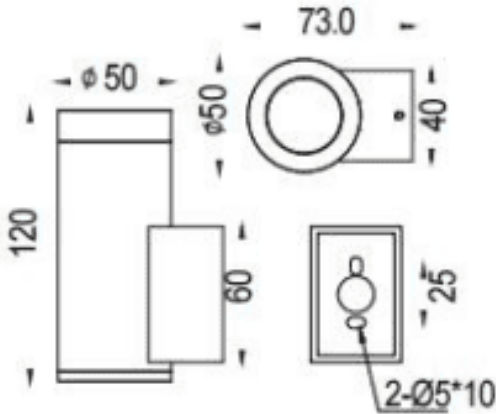

DOWNT

Lavov wall fixture from the family DOWNT with a power of 4.5W and a 15 degrees beam angle. Finished in Black colour. Dimensions $\phi 50 \times 73 \times 120 \text{mm}$. With a total lumen output of 457lm and a luminous efficiency of 81lm/W. CCT 3000K. Driver ON-OFF. Made in Die Cast Aluminium Body, Tempered Glass Cover .IP65. IK05

Dimensions

Product dimensions (mm) $\phi 50 \times 73 \times 120 \text{mm}$

Scheme

Photometry

Item code	86.OW08.1311.02
Product type	Outdoor
Category	Wall Light
Family	DOWNT
Pictograms	

Product	
Real power (W)	4.5
Real luminous flux (Lm)	457
Luminous efficiency (Lm/W)	81
Beam angle (°)	15
Life time (h)	50000h L70B10
IP	IP65
Electrical class insulation	Class I
Colour	Black
Control gear included	Yes
Control gear	ON-OFF
Light source	LED
Type of LED	COB
Colour temperature (K)	3000
Colour consistency (SDCM)	SDCM3
CRI	80
IK	IK05