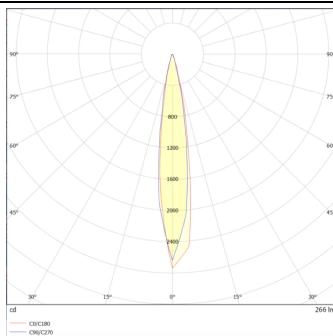

DOWNT

DOWNT is a wall light with round design emitting light downwards. With a size of $\text{Ø}60\text{mm} \times 130\text{mm}$, and a power of 4,5W, has a reflector with 15 degrees beam angle. With a real lumen output of 254lm, and an efficiency of 56.44lm/W. Is made in Die Cast Aluminium Body, Tempered Glass Cover and has an IP65 and an IK05 degree of protection. ON-OFF driver. Finished in Black color.

Scheme

Photometry

Item code	86.OW08.1311.02
Product type	Outdoor
Category	Wall Light
Family	DOWNT
Pictograms	

Product

Real power (W)	4.5
Real luminous flux (Lm)	254
Luminous efficiency (Lm/W)	56.44
Beam angle (°)	15
Life time (h)	50000h L70B10
IP	65
Electrical class insulation	Class I
Colour	Black
Chip Brand	NICHIA
Control gear included	Yes
Control gear	ON-OFF
Colour temperature (K)	3000
Colour consistency (SDCM)	SDCM<3
CRI	80
IK	IK05