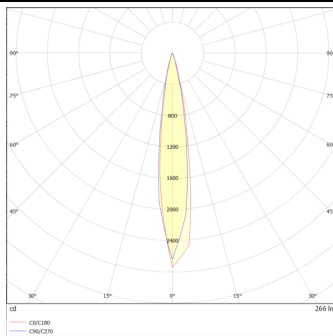

DOWNT

DOWNT is a wall light with round design emitting light downwards. With a size of Ø60mmx130mm, and a power of 4,5W, has a reflector with 15 degrees beam angle. With a real lumen output of 254lm, and an efficiency of 56.44lm/W. Is made in Die Cast Aluminium Body, Tempered Glass Cover and has an IP65 and an IK05 degree of protection. ON-OFF driver. Finished in Black color.

Scheme

Photometry

Item code	86.OW08.1311.02
Product type	Outdoor
Category	Wall Light
Family	DOWNT
Pictograms	

Product

Real power (W)	4.5
Real luminous flux (Lm)	254
Luminous efficiency (Lm/W)	56.44
Beam angle (°)	15
Life time (h)	50000h L70B10
IP	65
Electrical class insulation	Class I
Colour	Black
Chip Brand	NICHIA
Control gear included	Yes
Control gear	ON-OFF
Colour temperature (K)	3000
Colour consistency (SDCM)	SDCM<3
CRI	80
IK	IK05