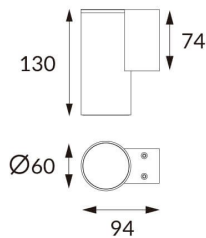

DOWNT

DOWNT is a wall light with round design emitting light downwards. With a size of $\text{Ø}60\text{mm} \times 130\text{mm}$, and a power of 4,5W, has a reflector with 15 degrees beam angle. With a real lumen output of 254lm, and an efficiency of 56.44lm/W. Is made in Die Cast Aluminium Body, Tempered Glass Cover and has an IP65 and an IK05 degree of protection. ON-OFF driver. Finished in Black color.

Scheme

Photometry

Item code	86.OW08.1311.02
Product type	Outdoor
Category	Wall Light
Family	DOWNT
Pictograms	

Product

Real power (W)	4.5
Real luminous flux (Lm)	254
Luminous efficiency (Lm/W)	56.44
Beam angle (°)	15
Life time (h)	50000h L70B10
IP	65
Electrical class insulation	Class I
Colour	Black
Chip Brand	NICHIA
Control gear included	Yes
Control gear	ON-OFF
Colour temperature (K)	3000
Colour consistency (SDCM)	SDCM<3
CRI	80
IK	IK05