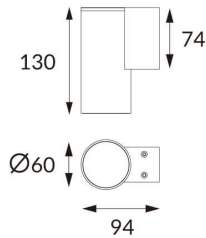

DOWNT

DOWNT is a wall light with round design emitting light downwards. With a size of $\text{Ø}60\text{mm} \times 130\text{mm}$, and a power of 4,5W, has a reflector with 15 degrees beam angle. With a real lumen output of 254lm, and an efficiency of 56.44lm/W. Is made in Die Cast Aluminium Body, Tempered Glass Cover and has an IP65 and an IK05 degree of protection. ON-OFF driver. Finished in Black color.

Scheme

Photometry

Item code	86.OW08.1311.02
Product type	Outdoor
Category	Wall Light
Family	DOWNT
Pictograms	

Product

Real power (W)	4.5
Real luminous flux (Lm)	254
Luminous efficiency (Lm/W)	56.44
Beam angle (°)	15
Life time (h)	50000h L70B10
IP	65
Electrical class insulation	Class I
Colour	Black
Chip Brand	NICHIA
Control gear included	Yes
Control gear	ON-OFF
Colour temperature (K)	3000
Colour consistency (SDCM)	SDCM<3
CRI	80
IK	IK05