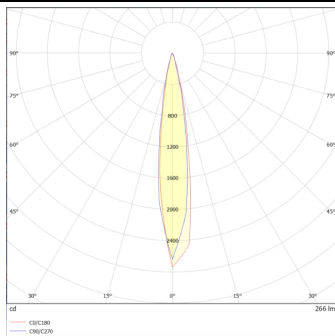

DOWNT

DOWNT is a wall light with round design emitting light downwards. With a size of $\text{Ø}60\text{mm} \times 130\text{mm}$, and a power of 4,5W, has a reflector with 15 degrees beam angle. With a real lumen output of 254lm, and an efficiency of 56.44lm/W. Is made in Die Cast Aluminium Body, Tempered Glass Cover and has an IP65 and an IK05 degree of protection. ON-OFF driver. Finished in Black color.

Scheme

Photometry

Item code	86.OW08.1311.02
Product type	Outdoor
Category	Wall Light
Family	DOWNT
Pictograms	

Product

Real power (W)	4.5
Real luminous flux (Lm)	254
Luminous efficiency (Lm/W)	56.44
Beam angle (°)	15
Life time (h)	50000h L70B10
IP	65
Electrical class insulation	Class I
Colour	Black
Chip Brand	NICHIA
Control gear included	Yes
Control gear	ON-OFF
Colour temperature (K)	3000
Colour consistency (SDCM)	SDCM<3
CRI	80
IK	IK05