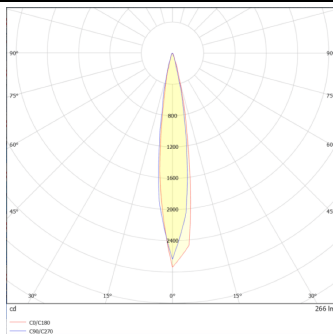

DOWNT

DOWNT is a wall light with round design emitting light downwards. With a size of Ø60mmx130mm, and a power of 4,5W, has a reflector with 15 degrees beam angle. With a real lumen output of 254lm, and an efficiency of 56.44lm/W. Is made in Die Cast Aluminium Body, Tempered Glass Cover and has an IP65 and an IK05 degree of protection. ON-OFF driver. Finished in Black color.

Scheme

Photometry

Item code	86.OW08.1311.02
Product type	Outdoor
Category	Wall Light
Family	DOWNT
Pictograms	

Product

Real power (W)	4.5
Real luminous flux (Lm)	254
Luminous efficiency (Lm/W)	56.44
Beam angle (°)	15
Life time (h)	50000h L70B10
IP	65
Electrical class insulation	Class I
Colour	Black
Chip Brand	NICHIA
Control gear included	Yes
Control gear	ON-OFF
Colour temperature (K)	3000
Colour consistency (SDCM)	SDCM<3
CRI	80
IK	IK05