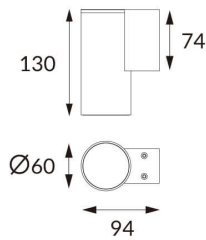

DOWNT

DOWNT is a wall light with round design emitting light downwards. With a size of Ø60mmx130mm, and a power of 4,5W, has a reflector with 15 degrees beam angle. With a real lumen output of 254lm, and an efficiency of 56.44lm/W. Is made in Die Cast Aluminium Body, Tempered Glass Cover and has an IP65 and an IK05 degree of protection. ON-OFF driver. Finished in Black color.

Scheme

Photometry

Item code	86.OW08.1311.02
Product type	Outdoor
Category	Wall Light
Family	DOWNT
Pictograms	

Product

Real power (W)	4.5
Real luminous flux (Lm)	254
Luminous efficiency (Lm/W)	56.44
Beam angle (°)	15
Life time (h)	50000h L70B10
IP	65
Electrical class insulation	Class I
Colour	Black
Chip Brand	NICHIA
Control gear included	Yes
Control gear	ON-OFF
Colour temperature (K)	3000
Colour consistency (SDCM)	SDCM<3
CRI	80
IK	IK05