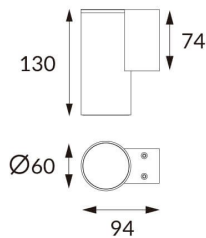

DOWNT

DOWNT is a wall light with round design emitting light downwards. With a size of Ø60mmx130mm, and a power of 4,5W, has a reflector with 15 degrees beam angle. With a real lumen output of 254lm, and an efficiency of 56.44lm/W. Is made in Die Cast Aluminium Body, Tempered Glass Cover and has an IP65 and an IK05 degree of protection. ON-OFF driver. Finished in Black color.

Scheme

Photometry

Item code	86.OW08.1311.02
Product type	Outdoor
Category	Wall Light
Family	DOWNT
Pictograms	

Product

Real power (W)	4.5
Real luminous flux (Lm)	254
Luminous efficiency (Lm/W)	56.44
Beam angle (°)	15
Life time (h)	50000h L70B10
IP	65
Electrical class insulation	Class I
Colour	Black
Chip Brand	NICHIA
Control gear included	Yes
Control gear	ON-OFF
Colour temperature (K)	3000
Colour consistency (SDCM)	SDCM<3
CRI	80
IK	IK05