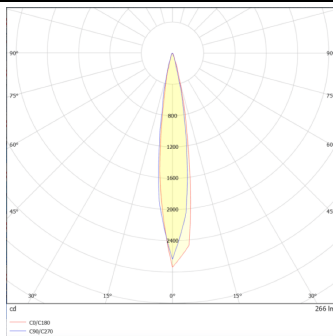

Photometry

Product

Real power (W) 4.5

Real luminous flux (Lm) 254

Luminous efficiency (Lm/W) 56.44

Beam angle (°) 15

Life time (h) 50000h L70B10

IP 65

Electrical class insulation Class I

Colour Grey

Chip Brand NICHIA

Control gear included Yes

Control gear ON-OFF

Colour temperature (K) 3000

Colour consistency (SDCM) SDCM<3

CRI 80

IK IK05