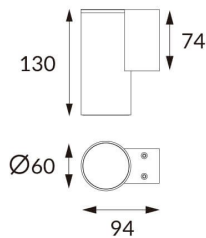

DOWNT

DOWNT is a wall light with round design emitting light downwards. With a size of $\text{\O}60\text{mm} \times 130\text{mm}$, and a power of 4,5W, has a reflector with 15 degrees beam angle. With a real lumen output of 254lm, and an efficiency of 56.44lm/W. Is made in Die Cast Aluminium Body, Tempered Glass Cover and has an IP65 and an IK05 degree of protection. ON-OFF driver. Finished in Grey color.

Scheme

Photometry

Item code	86.OW08.1311.03
Product type	Outdoor
Category	Wall Light
Family	DOWNT
Pictograms	

Product

Real power (W)	4.5
Real luminous flux (Lm)	254
Luminous efficiency (Lm/W)	56.44
Beam angle (°)	15
Life time (h)	50000h L70B10
IP	65
Electrical class insulation	Class I
Colour	Grey
Chip Brand	NICHIA
Control gear included	Yes
Control gear	ON-OFF
Colour temperature (K)	3000
Colour consistency (SDCM)	SDCM<3
CRI	80
IK	IK05