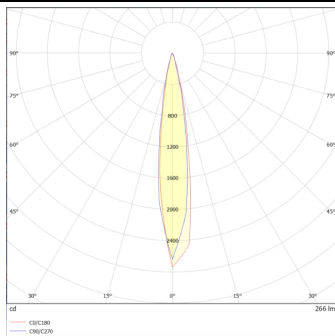

DOWNT

DOWNT is a wall light with round design emitting light downwards. With a size of $\text{\O}60\text{mm} \times 130\text{mm}$, and a power of 4,5W, has a reflector with 15 degrees beam angle. With a real lumen output of 254lm, and an efficiency of 56.44lm/W. Is made in Die Cast Aluminium Body, Tempered Glass Cover and has an IP65 and an IK05 degree of protection. ON-OFF driver. Finished in Grey color.

Scheme

Photometry

Item code	86.OW08.1311.03
Product type	Outdoor
Category	Wall Light
Family	DOWNT
Pictograms	

Product

Real power (W)	4.5
Real luminous flux (Lm)	254
Luminous efficiency (Lm/W)	56.44
Beam angle (°)	15
Life time (h)	50000h L70B10
IP	65
Electrical class insulation	Class I
Colour	Grey
Chip Brand	NICHIA
Control gear included	Yes
Control gear	ON-OFF
Colour temperature (K)	3000
Colour consistency (SDCM)	SDCM<3
CRI	80
IK	IK05