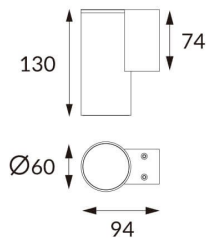

DOWNT

DOWNT is a wall light with round design emitting light downwards. With a size of Ø60mmx130mm, and a power of 4,5W, has a reflector with 15 degrees beam angle. With a real lumen output of 254lm, and an efficiency of 56.44lm/W. Is made in Die Cast Aluminium Body, Tempered Glass Cover and has an IP65 and an IK05 degree of protection. ON-OFF driver. Finished in Grey color.

Item code	86.OW08.1311.03

Product type	Outdoor

Category	Wall Light

Family	DOWNT

Pictograms	

Product	

Real power (W)	4.5

Real luminous flux (Lm)	254

Luminous efficiency (Lm/W)	56.44

Beam angle (°)	15

Life time (h)	50000h L70B10

IP	65

Electrical class insulation	Class I

Colour	Grey

Chip Brand	NICHIA

Control gear included	Yes

Control gear	ON-OFF

Colour temperature (K)	3000

Colour consistency (SDCM)	SDCM<3

CRI	80

IK	IK05

Scheme

Photometry