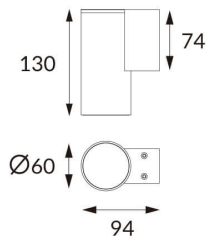

DOWNT

DOWNT is a wall light with round design emitting light downwards. With a size of $\text{Ø}60\text{mm} \times 130\text{mm}$, and a power of 4,5W, has a reflector with 15 degrees beam angle. With a real lumen output of 254lm, and an efficiency of 56.44lm/W. Is made in Die Cast Aluminium Body, Tempered Glass Cover and has an IP65 and an IK05 degree of protection. ON-OFF driver. Finished in Grey color.

Item code 86.OW08.1311.03

Product type Outdoor

Category Wall Light

Family DOWNT

Pictograms

Scheme

Photometry

Product

Real power (W) 4.5

Real luminous flux (Lm) 254

Luminous efficiency (Lm/W) 56.44

Beam angle (°) 15

Life time (h) 50000h L70B10

IP 65

Electrical class insulation Class I

Colour Grey