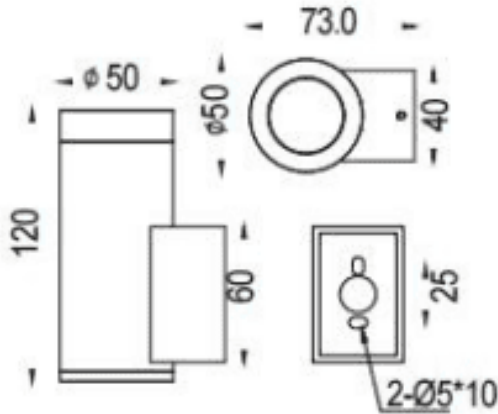

### DOWNT

Lavov wall fixture from the family DOWNT with a power of 4.5W and a 15 degrees beam angle. Finished in Grey colour. Dimensions  $\phi 50 \times 73 \times 120 \text{mm}$ . With a total lumen output of 457lm and a luminous efficiency of 81lm/W. CCT 3000K. Driver ON-OFF. Made in Die Cast Aluminium Body, Tempered Glass Cover .IP65. IK05

#### Dimensions

Product dimensions (mm)  $\phi 50 \times 73 \times 120 \text{mm}$

#### Photometry

Item code	86.OW08.1311.03
Product type	Outdoor
Category	Wall Light
Family	DOWNT
Pictograms	

Product	
Real power (W)	4.5
Real luminous flux (Lm)	457
Luminous efficiency (Lm/W)	81
Beam angle (°)	15
Life time (h)	50000h L70B10
IP	IP65
Electrical class insulation	Class I
Colour	Grey
Control gear included	Yes
Control gear	ON-OFF
Light source	LED
Type of LED	COB
Colour temperature (K)	3000
Colour consistency (SDCM)	SDCM3
CRI	80
IK	IK05