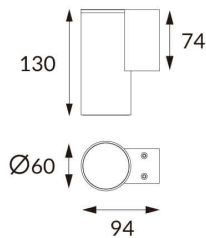

DOWNT

DOWNT is a wall light with round design emitting light downwards. With a size of $\text{\O}60\text{mm} \times 130\text{mm}$, and a power of 4,5W, has a reflector with 15 degrees beam angle. With a real lumen output of 254lm, and an efficiency of 56.44lm/W. Is made in Die Cast Aluminium Body, Tempered Glass Cover and has an IP65 and an IK05 degree of protection. ON-OFF driver. Finished in Grey color.

Item code	86.OW08.1311.03

Product type	Outdoor

Category	Wall Light

Family	DOWNT

Pictograms	

Product	

Real power (W)	4.5

Real luminous flux (Lm)	254

Luminous efficiency (Lm/W)	56.44

Beam angle (°)	15

Life time (h)	50000h L70B10

IP	65

Electrical class insulation	Class I

Colour	Grey

Chip Brand	NICHIA

Control gear included	Yes

Control gear	ON-OFF

Colour temperature (K)	3000

Colour consistency (SDCM)	SDCM<3

CRI	80

IK	IK05

Scheme

Photometry