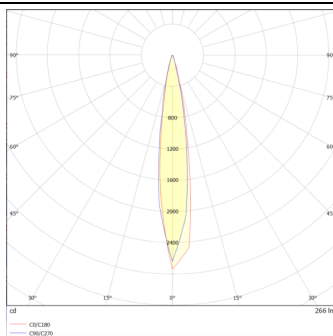

DOWNT

DOWNT is a wall light with round design emitting light downwards. With a size of $\text{Ø}60\text{mm} \times 130\text{mm}$, and a power of 4,5W, has a reflector with 15 degrees beam angle. With a real lumen output of 254lm, and an efficiency of 56.44lm/W. Is made in Die Cast Aluminium Body, Tempered Glass Cover and has an IP65 and an IK05 degree of protection. DALI driver. Finished in White color.

Scheme

Photometry

Item code	86.OW08.1313.01
Product type	Outdoor
Category	Wall Light
Family	DOWNT
Pictograms	

Product

Real power (W)	4.5
Real luminous flux (Lm)	254
Luminous efficiency (Lm/W)	56.44
Beam angle (°)	15
Life time (h)	50000h L70B10
IP	65
Electrical class insulation	Class I
Colour	White
Chip Brand	NICHIA
Control gear included	Yes
Control gear	DALI
Colour temperature (K)	3000
Colour consistency (SDCM)	SDCM<3
CRI	80
IK	IK05