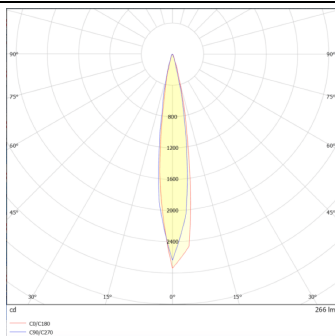

DOWNT

DOWNT is a wall light with round design emitting light downwards. With a size of Ø60mmx130mm, and a power of 4,5W, has a reflector with 15 degrees beam angle. With a real lumen output of 254lm, and an efficiency of 56.44lm/W. Is made in Die Cast Aluminium Body, Tempered Glass Cover and has an IP65 and an IK05 degree of protection. DALI driver. Finished in White color.

Item code	86.OW08.1313.01
Product type	Outdoor
Category	Wall Light
Family	DOWNT
Pictograms	

Scheme

Photometry

Product

Real power (W)	4.5
Real luminous flux (Lm)	254
Luminous efficiency (Lm/W)	56.44
Beam angle (°)	15
Life time (h)	50000h L70B10
IP	65
Electrical class insulation	Class I
Colour	White
Chip Brand	NICHIA
Control gear included	Yes
Control gear	DALI
Colour temperature (K)	3000
Colour consistency (SDCM)	SDCM<3
CRI	80
IK	IK05