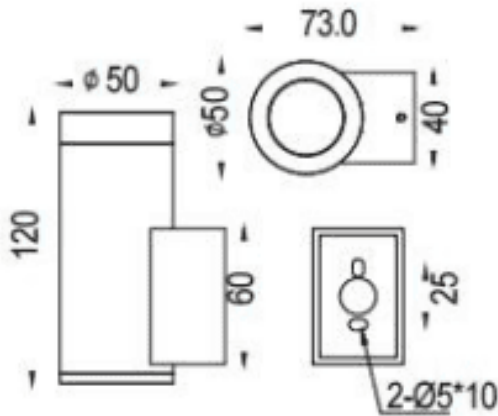

DOWNT

Lavov wall fixture from the family DOWNT with a power of 4.5W and a 15 degrees beam angle. Finished in White colour. Dimensions $\phi 50 \times 73 \times 120 \text{mm}$. With a total lumen output of 457lm and a luminous efficiency of 81lm/W. CCT 3000K. Driver DALI. Made in Die Cast Aluminium Body, Tempered Glass Cover .IP65. IK05

Dimensions

Product dimensions (mm) $\phi 50 \times 73 \times 120 \text{mm}$

Scheme

Photometry

Item code	86.OW08.1313.01
Product type	Outdoor
Category	Wall Light
Family	DOWNT
Pictograms	

Product	
Real power (W)	4.5
Real luminous flux (Lm)	457
Luminous efficiency (Lm/W)	81
Beam angle (°)	15
Life time (h)	50000h L70B10
IP	IP65
Electrical class insulation	Class I
Colour	White
Control gear included	Yes
Control gear	DALI
Light source	LED
Type of LED	COB
Colour temperature (K)	3000
Colour consistency (SDCM)	SDCM3
CRI	80
IK	IK05