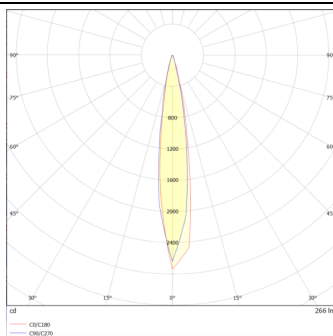

### DOWNT

DOWNT is a wall light with round design emitting light downwards. With a size of Ø60mmx130mm, and a power of 4,5W, has a reflector with 15 degrees beam angle. With a real lumen output of 254lm, and an efficiency of 56.44lm/W. Is made in Die Cast Aluminium Body, Tempered Glass Cover and has an IP65 and an IK05 degree of protection. DALI driver. Finished in White color.

### Scheme

### Product

|                                    |                      |
|------------------------------------|----------------------|
| <b>Real power (W)</b>              | <b>4.5</b>           |
| <b>Real luminous flux (Lm)</b>     | <b>254</b>           |
| <b>Luminous efficiency (Lm/W)</b>  | <b>56.44</b>         |
| <b>Beam angle (°)</b>              | <b>15</b>            |
| <b>Life time (h)</b>               | <b>50000h L70B10</b> |
| <b>IP</b>                          | <b>65</b>            |
| <b>Electrical class insulation</b> | <b>Class I</b>       |
| <b>Colour</b>                      | <b>White</b>         |
| <b>Chip Brand</b>                  | <b>NICHIA</b>        |
| <b>Control gear included</b>       | <b>Yes</b>           |
| <b>Control gear</b>                | <b>DALI</b>          |
| <b>Colour temperature (K)</b>      | <b>3000</b>          |
| <b>Colour consistency (SDCM)</b>   | <b>SDCM&lt;3</b>     |
| <b>CRI</b>                         | <b>80</b>            |
| <b>IK</b>                          | <b>IK05</b>          |