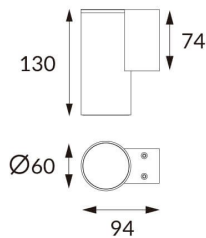

DOWNT

DOWNT is a wall light with round design emitting light downwards. With a size of $\text{Ø}60\text{mm} \times 130\text{mm}$, and a power of 4,5W, has a reflector with 15 degrees beam angle. With a real lumen output of 254lm, and an efficiency of 56.44lm/W. Is made in Die Cast Aluminium Body, Tempered Glass Cover and has an IP65 and an IK05 degree of protection. DALI driver. Finished in White color.

Scheme

Photometry

Item code	86.OW08.1313.01
Product type	Outdoor
Category	Wall Light
Family	DOWNT
Pictograms	

Product

Real power (W)	4.5
Real luminous flux (Lm)	254
Luminous efficiency (Lm/W)	56.44
Beam angle (°)	15
Life time (h)	50000h L70B10
IP	65
Electrical class insulation	Class I
Colour	White
Chip Brand	NICHIA
Control gear included	Yes
Control gear	DALI
Colour temperature (K)	3000
Colour consistency (SDCM)	SDCM<3
CRI	80
IK	IK05