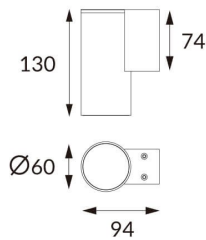

DOWNT

DOWNT is a wall light with round design emitting light downwards. With a size of Ø60mmx130mm, and a power of 4,5W, has a reflector with 15 degrees beam angle. With a real lumen output of 254lm, and an efficiency of 56.44lm/W. Is made in Die Cast Aluminium Body, Tempered Glass Cover and has an IP65 and an IK05 degree of protection. DALI driver. Finished in White color.

Item code	86.OW08.1313.01
Product type	Outdoor
Category	Wall Light
Family	DOWNT
Pictograms	

Scheme

Photometry

Product

Real power (W)	4.5
Real luminous flux (Lm)	254
Luminous efficiency (Lm/W)	56.44
Beam angle (°)	15
Life time (h)	50000h L70B10
IP	65
Electrical class insulation	Class I
Colour	White
Chip Brand	NICHIA
Control gear included	Yes
Control gear	DALI
Colour temperature (K)	3000
Colour consistency (SDCM)	SDCM<3
CRI	80
IK	IK05