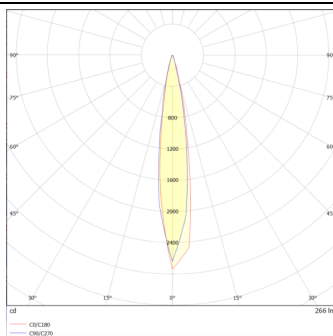

### DOWNT

DOWNT is a wall light with round design emitting light downwards. With a size of  $\text{Ø}60\text{mm} \times 130\text{mm}$ , and a power of 4,5W, has a reflector with 15 degrees beam angle. With a real lumen output of 254lm, and an efficiency of 56.44lm/W. Is made in Die Cast Aluminium Body, Tempered Glass Cover and has an IP65 and an IK05 degree of protection. DALI driver. Finished in White color.

### Scheme

### Product

<b>Real power (W)</b>	<b>4.5</b>
<b>Real luminous flux (Lm)</b>	<b>254</b>
<b>Luminous efficiency (Lm/W)</b>	<b>56.44</b>
<b>Beam angle (°)</b>	<b>15</b>
<b>Life time (h)</b>	<b>50000h L70B10</b>
<b>IP</b>	<b>65</b>
<b>Electrical class insulation</b>	<b>Class I</b>
<b>Colour</b>	<b>White</b>
<b>Chip Brand</b>	<b>NICHIA</b>
<b>Control gear included</b>	<b>Yes</b>
<b>Control gear</b>	<b>DALI</b>
<b>Colour temperature (K)</b>	<b>3000</b>
<b>Colour consistency (SDCM)</b>	<b>SDCM&lt;3</b>
<b>CRI</b>	<b>80</b>
<b>IK</b>	<b>IK05</b>