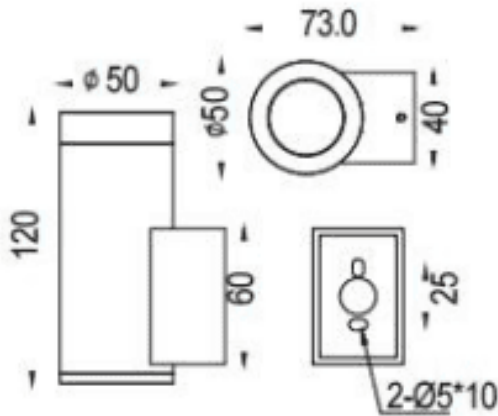

### DOWNT

Lavov wall fixture from the family DOWNT with a power of 4.5W and a 15 degrees beam angle. Finished in Black colour. Dimensions  $\phi 50 \times 73 \times 120 \text{mm}$ . With a total lumen output of 457lm and a luminous efficiency of 81lm/W. CCT 3000K. Driver DALI. Made in Die Cast Aluminium Body, Tempered Glass Cover .IP65. IK05

#### Dimensions

Product dimensions (mm)  $\phi 50 \times 73 \times 120 \text{mm}$

#### Photometry

Item code	86.OW08.1313.02
Product type	Outdoor
Category	Wall Light
Family	DOWNT
Pictograms	

Product	
Real power (W)	4.5
Real luminous flux (Lm)	457
Luminous efficiency (Lm/W)	81
Beam angle (°)	15
Life time (h)	50000h L70B10
IP	IP65
Electrical class insulation	Class I
Colour	Black
Control gear included	Yes
Control gear	DALI
Light source	LED
Type of LED	COB
Colour temperature (K)	3000
Colour consistency (SDCM)	SDCM3
CRI	80
IK	IK05