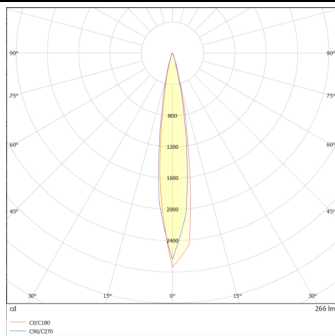

DOWNT

DOWNT is a wall light with round design emitting light downwards. With a size of $\text{Ø}60\text{mm} \times 130\text{mm}$, and a power of 4,5W, has a reflector with 15 degrees beam angle. With a real lumen output of 254lm, and an efficiency of 56.44lm/W. Is made in Die Cast Aluminium Body, Tempered Glass Cover and has an IP65 and an IK05 degree of protection. DALI driver. Finished in Black color.

Scheme

Photometry

| | |
|---------------------|------------------------|
| Item code | 86.OW08.1313.02 |
| Product type | Outdoor |
| Category | Wall Light |
| Family | DOWNT |
| Pictograms | |

Product

| | |
|------------------------------------|----------------------|
| Real power (W) | 4.5 |
| Real luminous flux (Lm) | 254 |
| Luminous efficiency (Lm/W) | 56.44 |
| Beam angle (°) | 15 |
| Life time (h) | 50000h L70B10 |
| IP | 65 |
| Electrical class insulation | Class I |
| Colour | Black |
| Chip Brand | NICHIA |
| Control gear included | Yes |
| Control gear | DALI |
| Colour temperature (K) | 3000 |
| Colour consistency (SDCM) | SDCM<3 |
| CRI | 80 |
| IK | IK05 |