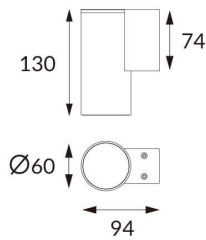

DOWNT

DOWNT is a wall light with round design emitting light downwards. With a size of $\text{Ø}60\text{mm} \times 130\text{mm}$, and a power of 4,5W, has a reflector with 15 degrees beam angle. With a real lumen output of 254lm, and an efficiency of 56.44lm/W. Is made in Die Cast Aluminium Body, Tempered Glass Cover and has an IP65 and an IK05 degree of protection. DALI driver. Finished in Black color.

Scheme

Photometry

Item code	86.OW08.1313.02
Product type	Outdoor
Category	Wall Light
Family	DOWNT
Pictograms	

Product

Real power (W)	4.5
Real luminous flux (Lm)	254
Luminous efficiency (Lm/W)	56.44
Beam angle (°)	15
Life time (h)	50000h L70B10
IP	65
Electrical class insulation	Class I
Colour	Black
Chip Brand	NICHIA
Control gear included	Yes
Control gear	DALI
Colour temperature (K)	3000
Colour consistency (SDCM)	SDCM<3
CRI	80
IK	IK05