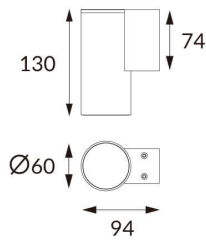

DOWNT

DOWNT is a wall light with round design emitting light downwards. With a size of $\text{Ø}60\text{mm} \times 130\text{mm}$, and a power of 4,5W, has a reflector with 15 degrees beam angle. With a real lumen output of 254lm, and an efficiency of 56.44lm/W. Is made in Die Cast Aluminium Body, Tempered Glass Cover and has an IP65 and an IK05 degree of protection. DALI driver. Finished in Black color.

Scheme

Photometry

| | |
|---------------------|------------------------|
| Item code | 86.OW08.1313.02 |
| Product type | Outdoor |
| Category | Wall Light |
| Family | DOWNT |
| Pictograms | |

Product

| | |
|------------------------------------|----------------------|
| Real power (W) | 4.5 |
| Real luminous flux (Lm) | 254 |
| Luminous efficiency (Lm/W) | 56.44 |
| Beam angle (°) | 15 |
| Life time (h) | 50000h L70B10 |
| IP | 65 |
| Electrical class insulation | Class I |
| Colour | Black |
| Chip Brand | NICHIA |
| Control gear included | Yes |
| Control gear | DALI |
| Colour temperature (K) | 3000 |
| Colour consistency (SDCM) | SDCM<3 |
| CRI | 80 |
| IK | IK05 |