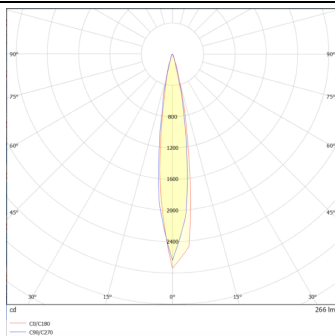

DOWNT

DOWNT is a wall light with round design emitting light downwards. With a size of Ø60mmx130mm, and a power of 4,5W, has a reflector with 15 degrees beam angle. With a real lumen output of 254lm, and an efficiency of 56.44lm/W. Is made in Die Cast Aluminium Body, Tempered Glass Cover and has an IP65 and an IK05 degree of protection. DALI driver. Finished in Black color.

Scheme

Photometry

Item code	86.OW08.1313.02
Product type	Outdoor
Category	Wall Light
Family	DOWNT
Pictograms	

Product

Real power (W)	4.5
Real luminous flux (Lm)	254
Luminous efficiency (Lm/W)	56.44
Beam angle (°)	15
Life time (h)	50000h L70B10
IP	65
Electrical class insulation	Class I
Colour	Black
Chip Brand	NICHIA
Control gear included	Yes
Control gear	DALI
Colour temperature (K)	3000
Colour consistency (SDCM)	SDCM<3
CRI	80
IK	IK05