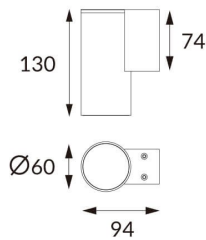

DOWNT

DOWNT is a wall light with round design emitting light downwards. With a size of Ø60mmx130mm, and a power of 4,5W, has a reflector with 15 degrees beam angle. With a real lumen output of 254lm, and an efficiency of 56.44lm/W. Is made in Die Cast Aluminium Body, Tempered Glass Cover and has an IP65 and an IK05 degree of protection. DALI driver. Finished in Black color.

Scheme

Photometry

Item code	86.OW08.1313.02
Product type	Outdoor
Category	Wall Light
Family	DOWNT
Pictograms	

Product

Real power (W)	4.5
Real luminous flux (Lm)	254
Luminous efficiency (Lm/W)	56.44
Beam angle (°)	15
Life time (h)	50000h L70B10
IP	65
Electrical class insulation	Class I
Colour	Black
Chip Brand	NICHIA
Control gear included	Yes
Control gear	DALI
Colour temperature (K)	3000
Colour consistency (SDCM)	SDCM<3
CRI	80
IK	IK05