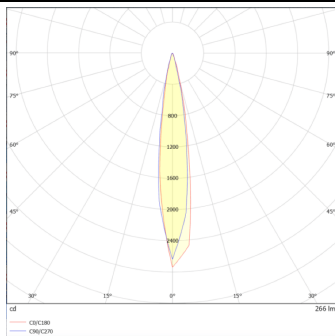

DOWNT

DOWNT is a wall light with round design emitting light downwards. With a size of $\text{Ø}60\text{mm} \times 130\text{mm}$, and a power of 4,5W, has a reflector with 15 degrees beam angle. With a real lumen output of 254lm, and an efficiency of 56.44lm/W. Is made in Die Cast Aluminium Body, Tempered Glass Cover and has an IP65 and an IK05 degree of protection. DALI driver. Finished in Black color.

Scheme

Photometry

Item code	86.OW08.1313.02
Product type	Outdoor
Category	Wall Light
Family	DOWNT
Pictograms	

Product

Real power (W)	4.5
Real luminous flux (Lm)	254
Luminous efficiency (Lm/W)	56.44
Beam angle (°)	15
Life time (h)	50000h L70B10
IP	65
Electrical class insulation	Class I
Colour	Black
Chip Brand	NICHIA
Control gear included	Yes
Control gear	DALI
Colour temperature (K)	3000
Colour consistency (SDCM)	SDCM<3
CRI	80
IK	IK05