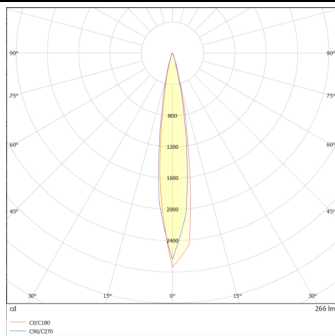

DOWNT

DOWNT is a wall light with round design emitting light downwards. With a size of Ø60mmx130mm, and a power of 4,5W, has a reflector with 15 degrees beam angle. With a real lumen output of 254lm, and an efficiency of 56.44lm/W. Is made in Die Cast Aluminium Body, Tempered Glass Cover and has an IP65 and an IK05 degree of protection. DALI driver. Finished in Grey color.

Scheme

Photometry

Item code	86.OW08.1313.03
Product type	Outdoor
Category	Wall Light
Family	DOWNT
Pictograms	

Product

Real power (W)	4.5
Real luminous flux (Lm)	254
Luminous efficiency (Lm/W)	56.44
Beam angle (°)	15
Life time (h)	50000h L70B10
IP	65
Electrical class insulation	Class I
Colour	Grey
Chip Brand	NICHIA
Control gear included	Yes
Control gear	DALI
Colour temperature (K)	3000
Colour consistency (SDCM)	SDCM<3
CRI	80
IK	IK05