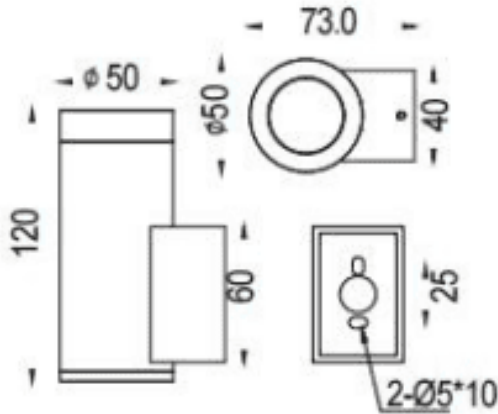

DOWNT

Lavov wall fixture from the family DOWNT with a power of 4.5W and a 15 degrees beam angle. Finished in Grey colour. Dimensions $\phi 50 \times 73 \times 120 \text{mm}$. With a total lumen output of 457lm and a luminous efficiency of 81lm/W. CCT 3000K. Driver DALI. Made in Die Cast Aluminium Body, Tempered Glass Cover .IP65. IK05

Dimensions

Product dimensions (mm) $\phi 50 \times 73 \times 120 \text{mm}$

Scheme

Photometry

Item code	86.OW08.1313.03
Product type	Outdoor
Category	Wall Light
Family	DOWNT
Pictograms	

Product	
Real power (W)	4.5
Real luminous flux (Lm)	457
Luminous efficiency (Lm/W)	81
Beam angle (°)	15
Life time (h)	50000h L70B10
IP	IP65
Electrical class insulation	Class I
Colour	Grey
Control gear included	Yes
Control gear	DALI
Light source	LED
Type of LED	COB
Colour temperature (K)	3000
Colour consistency (SDCM)	SDCM3
CRI	80
IK	IK05