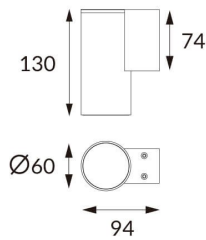

### DOWNT

DOWNT is a wall light with round design emitting light downwards. With a size of  $\text{\O}60\text{mm} \times 130\text{mm}$ , and a power of 4,5W, has a reflector with 15 degrees beam angle. With a real lumen output of 254lm, and an efficiency of 56.44lm/W. Is made in Die Cast Aluminium Body, Tempered Glass Cover and has an IP65 and an IK05 degree of protection. DALI driver. Finished in Grey color.

### Photometry

<b>Item code</b>	<b>86.OW08.1313.03</b>
<b>Product type</b>	<b>Outdoor</b>
<b>Category</b>	<b>Wall Light</b>
<b>Family</b>	<b>DOWNT</b>
<b>Pictograms</b>	

### Product

<b>Real power (W)</b>	<b>4.5</b>
<b>Real luminous flux (Lm)</b>	<b>254</b>
<b>Luminous efficiency (Lm/W)</b>	<b>56.44</b>
<b>Beam angle (°)</b>	<b>15</b>
<b>Life time (h)</b>	<b>50000h L70B10</b>
<b>IP</b>	<b>65</b>
<b>Electrical class insulation</b>	<b>Class I</b>
<b>Colour</b>	<b>Grey</b>
<b>Chip Brand</b>	<b>NICHIA</b>
<b>Control gear included</b>	<b>Yes</b>
<b>Control gear</b>	<b>DALI</b>
<b>Colour temperature (K)</b>	<b>3000</b>
<b>Colour consistency (SDCM)</b>	<b>SDCM&lt;3</b>
<b>CRI</b>	<b>80</b>
<b>IK</b>	<b>IK05</b>