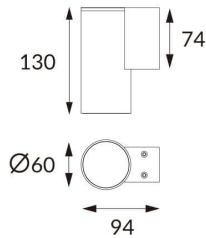

DOWNT

DOWNT is a wall light with round design emitting light downwards. With a size of Ø60mmx130mm, and a power of 4,5W, has a reflector with 15 degrees beam angle. With a real lumen output of 254lm, and an efficiency of 56.44lm/W. Is made in Die Cast Aluminium Body, Tempered Glass Cover and has an IP65 and an IK05 degree of protection. DALI driver. Finished in Grey color.

Item code 86.OW08.1313.03

Product type Outdoor

Category Wall Light

Family DOWNT

Pictograms

Product

Real power (W) 4.5

Real luminous flux (Lm) 254

Luminous efficiency (Lm/W) 56.44

Beam angle (°) 15

Life time (h) 50000h L70B10

IP 65

Electrical class insulation Class I

Colour Grey

Chip Brand NICHIA

Control gear included Yes

Control gear DALI

Colour temperature (K) 3000

Colour consistency (SDCM) SDCM<3

CRI 80

IK IK05

Scheme

Photometry