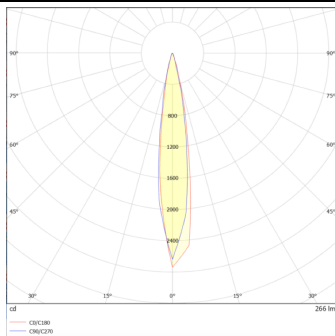

Photometry

Item code	86.OW08.1313.03
Product type	Outdoor
Category	Wall Light
Family	DOWNT
Pictograms	

Product

Real power (W)	4.5
Real luminous flux (Lm)	254
Luminous efficiency (Lm/W)	56.44
Beam angle (°)	15
Life time (h)	50000h L70B10
IP	65
Electrical class insulation	Class I
Colour	Grey
Chip Brand	NICHIA
Control gear included	Yes
Control gear	DALI
Colour temperature (K)	3000
Colour consistency (SDCM)	SDCM<3
CRI	80
IK	IK05