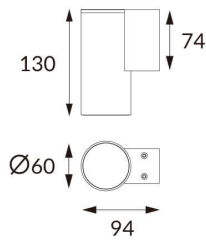

DOWNT

DOWNT is a wall light with round design emitting light downwards. With a size of Ø60mmx130mm, and a power of 4,5W, has a reflector with 15 degrees beam angle. With a real lumen output of 254lm, and an efficiency of 56.44lm/W. Is made in Die Cast Aluminium Body, Tempered Glass Cover and has an IP65 and an IK05 degree of protection. DALI driver. Finished in Grey color.

Scheme

Photometry

Item code	86.OW08.1313.03
Product type	Outdoor
Category	Wall Light
Family	DOWNT
Pictograms	

Product

Real power (W)	4.5
Real luminous flux (Lm)	254
Luminous efficiency (Lm/W)	56.44
Beam angle (°)	15
Life time (h)	50000h L70B10
IP	65
Electrical class insulation	Class I
Colour	Grey
Chip Brand	NICHIA
Control gear included	Yes
Control gear	DALI
Colour temperature (K)	3000
Colour consistency (SDCM)	SDCM<3
CRI	80
IK	IK05