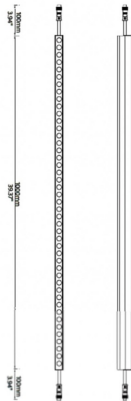

**FACADE**

Lavov Linear light from the family Facade with a power of 12 W and Single color color. Beam angle 40o degrees. Made in Aluminium and stainless steel. With a real lumen output of 179.1. Finished in grey color. Not include driver.

<b>Item code</b>	<b>86.OW08.1320.03</b>
<b>Product type</b>	<b>Outdoor</b>
<b>Category</b>	<b>Linear Light</b>
<b>Family</b>	<b>FACADE</b>

**Pictograms**

850°

CRI 80

SDCM 3

CE

Driver EXCL.

On  
Off

IP 66

**Scheme**

<b>Product</b>	
<b>Real power (W)</b>	<b>12</b>
<b>Real luminous flux (Lm)</b>	<b>179.1</b>
<b>Beam angle (°)</b>	<b>40</b>
<b>IP</b>	<b>65</b>
<b>Electrical class insulation</b>	<b>Class III</b>
<b>Operating temperature</b>	<b>-35-60o</b>
<b>Colour</b>	<b>grey</b>
<b>Control gear included</b>	<b>NOT</b>
<b>Light source</b>	<b>LED</b>
<b>Type of LED</b>	<b>48 CREE SMD</b>
<b>Average life time (h)</b>	<b>80000h L70B10</b>
<b>Colour temperature (K)</b>	<b>W</b>
<b>Colour consistency (SDCM)</b>	<b>SDCM&lt;3</b>