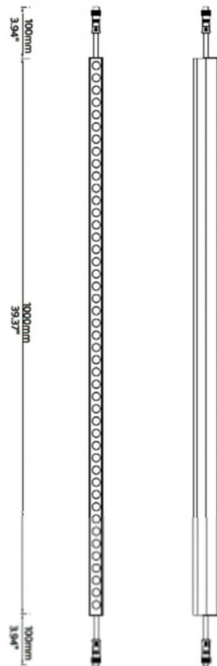

FACADE

Lavov Linear light from the family Facade with a power of 12 W and Single color color. Beam angle 40o degrees. Made in Aluminium and stainless steel. With a real lumen output of 179.1. Finished in grey color. Not include driver.

Item code	86.OW08.1320.03
Product type	Outdoor
Category	Linear Light
Family	FACADE

Pictograms

Scheme

Product	
Real power (W)	12
Real luminous flux (Lm)	179.1
Beam angle (°)	40
IP	65
Electrical class insulation	Class III
Operating temperature	-35-60o
Colour	grey
Control gear included	NOT
Light source	LED
Type of LED	48 CREE SMD
Average life time (h)	80000h L70B10
Colour temperature (K)	W
Colour consistency (SDCM)	SDCM3