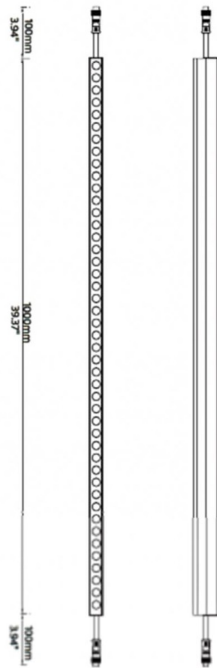

FACADE

Lavov Linear light from the family Facade with a power of 12 W and Single color color. Beam angle 40o degrees. Made in Aluminium and stainless steel. With a real lumen output of 179.1. Finished in grey color. Not include driver.

Item code	86.OW08.1320.03
Product type	Outdoor
Category	Linear Light
Family	FACADE

Pictograms

- 850°
- CRI 80
- SDCM 3
- CE
- Driver EXCL
- On / Off
- RGB
- IP 66

Scheme

Product	
Real power (W)	12
Real luminous flux (Lm)	179.1
Beam angle (&ordm;)	40
IP	65
Electrical class insulation	Class III
Operating temperature	-35-60o
Colour	grey
Control gear included	NOT
Light source	LED
Type of LED	48 CREE SMD
Average life time (h)	80000h L70B10
Colour temperature (K)	W
Colour consistency (SDCM)	SDCM<3