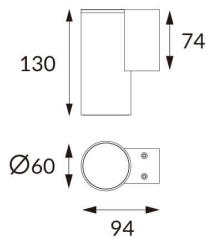

DOWNT

DOWNT is a wall light with round design emitting light downwards. With a size of $\text{\O}60\text{mm} \times 130\text{mm}$, and a power of 4,5W, has a reflector with 24 degrees beam angle. With a real lumen output of 254lm, and an efficiency of 56.44lm/W. Is made in Die Cast Aluminium Body, Tempered Glass Cover and has an IP65 and an IK05 degree of protection. ON-OFF driver. Finished in White color.

Item code 86.OW08.1321.01

Product type Outdoor

Category Wall Light

Family DOWNT

Pictograms

Scheme

Photometry

Product

Real power (W) 4.5

Real luminous flux (Lm) 254

Luminous efficiency (Lm/W) 56.44

Beam angle (°) 24

Life time (h) 50000h L70B10

IP 65

Electrical class insulation Class I

Colour White