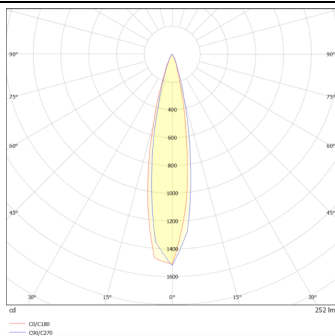

Photometry

Product

Real power (W) 4.5

Real luminous flux (Lm) 254

Luminous efficiency (Lm/W) 56.44

Beam angle (°) 24

Life time (h) 50000h L70B10

IP 65

Electrical class insulation Class I

Colour White

Chip Brand NICHIA

Control gear included Yes

Control gear ON-OFF

Colour temperature (K) 3000

Colour consistency (SDCM) SDCM<3

CRI 80

IK IK05