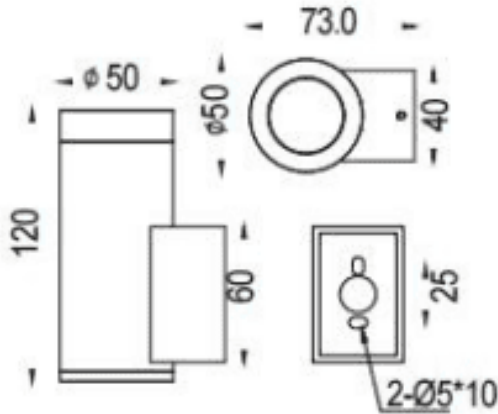

DOWNT

Lavov wall fixture from the family DOWNT with a power of 4.5W and a 24 degrees beam angle. Finished in White colour. Dimensions $\phi 50 \times 73 \times 120 \text{mm}$. With a total lumen output of 457lm and a luminous efficiency of 81lm/W. CCT 3000K. Driver ON-OFF. Made in Die Cast Aluminium Body, Tempered Glass Cover .IP65. IK05

Dimensions

Product dimensions (mm) $\phi 50 \times 73 \times 120 \text{mm}$

Scheme

Photometry

Item code	86.OW08.1321.01
Product type	Outdoor
Category	Wall Light
Family	DOWNT
Pictograms	

Product	
Real power (W)	4.5
Real luminous flux (Lm)	457
Luminous efficiency (Lm/W)	81
Beam angle (°)	24
Life time (h)	50000h L70B10
IP	IP65
Electrical class insulation	Class I
Colour	White
Control gear included	Yes
Control gear	ON-OFF
Light source	LED
Type of LED	COB
Colour temperature (K)	3000
Colour consistency (SDCM)	SDCM3
CRI	80
IK	IK05