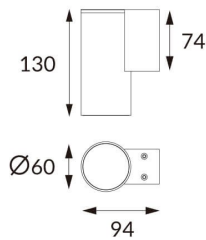

DOWNT

DOWNT is a wall light with round design emitting light downwards. With a size of Ø60mmx130mm, and a power of 4,5W, has a reflector with 24 degrees beam angle. With a real lumen output of 254lm, and an efficiency of 56.44lm/W. Is made in Die Cast Aluminium Body, Tempered Glass Cover and has an IP65 and an IK05 degree of protection. ON-OFF driver. Finished in White color.

Item code 86.OW08.1321.01

Product type Outdoor

Category Wall Light

Family DOWNT

Pictograms

Scheme

Photometry

Product

Real power (W) 4.5

Real luminous flux (Lm) 254

Luminous efficiency (Lm/W) 56.44

Beam angle (°) 24

Life time (h) 50000h L70B10

IP 65

Electrical class insulation Class I

Colour White