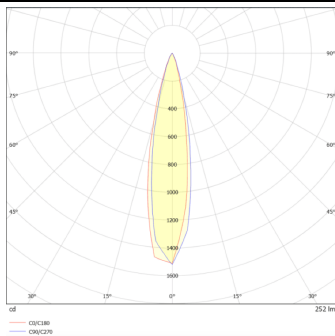

DOWNT

DOWNT is a wall light with round design emitting light downwards. With a size of $\text{Ø}60\text{mm} \times 130\text{mm}$, and a power of 4,5W, has a reflector with 24 degrees beam angle. With a real lumen output of 254lm, and an efficiency of 56.44lm/W. Is made in Die Cast Aluminium Body, Tempered Glass Cover and has an IP65 and an IK05 degree of protection. ON-OFF driver. Finished in White color.

Scheme

Photometry

| | |
|---------------------|------------------------|
| Item code | 86.OW08.1321.01 |
| Product type | Outdoor |
| Category | Wall Light |
| Family | DOWNT |
| Pictograms | |

Product

| | |
|------------------------------------|----------------------|
| Real power (W) | 4.5 |
| Real luminous flux (Lm) | 254 |
| Luminous efficiency (Lm/W) | 56.44 |
| Beam angle (°) | 24 |
| Life time (h) | 50000h L70B10 |
| IP | 65 |
| Electrical class insulation | Class I |
| Colour | White |
| Chip Brand | NICHIA |
| Control gear included | Yes |
| Control gear | ON-OFF |
| Colour temperature (K) | 3000 |
| Colour consistency (SDCM) | SDCM<3 |
| CRI | 80 |
| IK | IK05 |