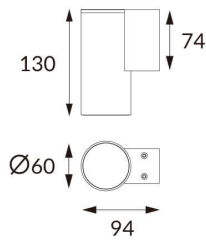

DOWNT

DOWNT is a wall light with round design emitting light downwards. With a size of Ø60mmx130mm, and a power of 4,5W, has a reflector with 24 degrees beam angle. With a real lumen output of 254lm, and an efficiency of 56.44lm/W. Is made in Die Cast Aluminium Body, Tempered Glass Cover and has an IP65 and an IK05 degree of protection. ON-OFF driver. Finished in White color.

Scheme

Photometry

Item code	86.OW08.1321.01
Product type	Outdoor
Category	Wall Light
Family	DOWNT
Pictograms	

Product

Real power (W)	4.5
Real luminous flux (Lm)	254
Luminous efficiency (Lm/W)	56.44
Beam angle (°)	24
Life time (h)	50000h L70B10
IP	65
Electrical class insulation	Class I
Colour	White
Chip Brand	NICHIA
Control gear included	Yes
Control gear	ON-OFF
Colour temperature (K)	3000
Colour consistency (SDCM)	SDCM<3
CRI	80
IK	IK05