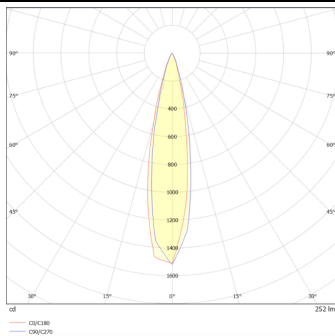

DOWNT

DOWNT is a wall light with round design emitting light downwards. With a size of Ø60mmx130mm, and a power of 4,5W, has a reflector with 24 degrees beam angle. With a real lumen output of 254lm, and an efficiency of 56.44lm/W. Is made in Die Cast Aluminium Body, Tempered Glass Cover and has an IP65 and an IK05 degree of protection. ON-OFF driver. Finished in White color.

Scheme

Photometry

Item code	86.OW08.1321.01
Product type	Outdoor
Category	Wall Light
Family	DOWNT
Pictograms	

Product

Real power (W)	4.5
Real luminous flux (Lm)	254
Luminous efficiency (Lm/W)	56.44
Beam angle (°)	24
Life time (h)	50000h L70B10
IP	65
Electrical class insulation	Class I
Colour	White
Chip Brand	NICHIA
Control gear included	Yes
Control gear	ON-OFF
Colour temperature (K)	3000
Colour consistency (SDCM)	SDCM<3
CRI	80
IK	IK05