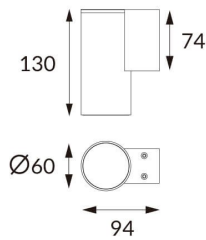

DOWNT

DOWNT is a wall light with round design emitting light downwards. With a size of $\text{Ø}60\text{mm} \times 130\text{mm}$, and a power of 4,5W, has a reflector with 24 degrees beam angle. With a real lumen output of 254lm, and an efficiency of 56.44lm/W. Is made in Die Cast Aluminium Body, Tempered Glass Cover and has an IP65 and an IK05 degree of protection. ON-OFF driver. Finished in White color.

Scheme

Photometry

| | |
|---------------------|------------------------|
| Item code | 86.OW08.1321.01 |
| Product type | Outdoor |
| Category | Wall Light |
| Family | DOWNT |
| Pictograms | |

Product

| | |
|------------------------------------|----------------------|
| Real power (W) | 4.5 |
| Real luminous flux (Lm) | 254 |
| Luminous efficiency (Lm/W) | 56.44 |
| Beam angle (°) | 24 |
| Life time (h) | 50000h L70B10 |
| IP | 65 |
| Electrical class insulation | Class I |
| Colour | White |
| Chip Brand | NICHIA |
| Control gear included | Yes |
| Control gear | ON-OFF |
| Colour temperature (K) | 3000 |
| Colour consistency (SDCM) | SDCM<3 |
| CRI | 80 |
| IK | IK05 |