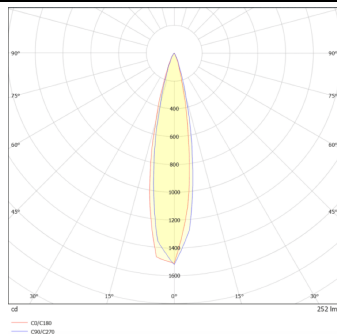

Photometry

Product

Real power (W) 4.5

Real luminous flux (Lm) 254

Luminous efficiency (Lm/W) 56.44

Beam angle (°) 24

Life time (h) 50000h L70B10

IP 65

Electrical class insulation Class I

Colour White

Chip Brand NICHIA

Control gear included Yes

Control gear ON-OFF

Colour temperature (K) 3000

Colour consistency (SDCM) SDCM<3

CRI 80

IK IK05