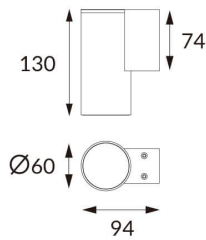

DOWNT

DOWNT is a wall light with round design emitting light downwards. With a size of $\text{\O}60\text{mm} \times 130\text{mm}$, and a power of 4,5W, has a reflector with 24 degrees beam angle. With a real lumen output of 254lm, and an efficiency of 56.44lm/W. Is made in Die Cast Aluminium Body, Tempered Glass Cover and has an IP65 and an IK05 degree of protection. ON-OFF driver. Finished in Black color.

Item code	86.OW08.1321.02

Product type	Outdoor

Category	Wall Light

Family	DOWNT

Pictograms

Product

Real power (W)	4.5

Real luminous flux (Lm)	254

Luminous efficiency (Lm/W)	56.44

Beam angle (°)	24

Life time (h)	50000h L70B10

IP	65

Electrical class insulation	Class I

Colour	Black

Chip Brand	NICHIA

Control gear included	Yes

Control gear	ON-OFF

Colour temperature (K)	3000

Colour consistency (SDCM)	SDCM<3

CRI	80

IK	IK05

Scheme

Photometry