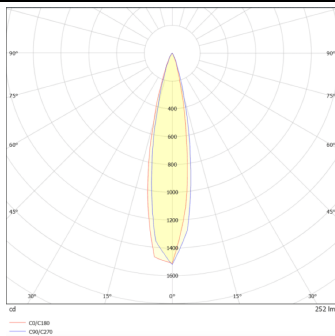

Photometry

Product

Real power (W) 4.5

Real luminous flux (Lm) 254

Luminous efficiency (Lm/W) 56.44

Beam angle (°) 24

Life time (h) 50000h L70B10

IP 65

Electrical class insulation Class I

Colour Black

Chip Brand NICHIA

Control gear included Yes

Control gear ON-OFF

Colour temperature (K) 3000

Colour consistency (SDCM) SDCM<3

CRI 80

IK IK05