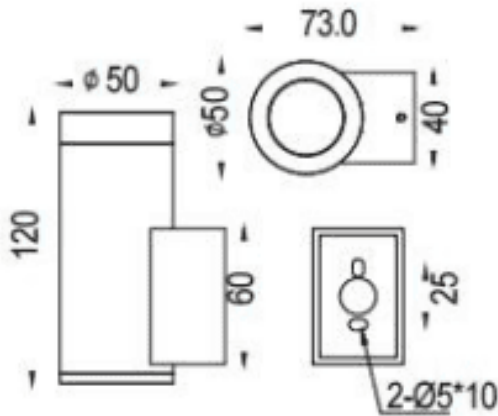

DOWNT

Lavov wall fixture from the family DOWNT with a power of 4.5W and a 24 degrees beam angle. Finished in Black colour. Dimensions $\phi 50 \times 73 \times 120 \text{mm}$. With a total lumen output of 457lm and a luminous efficiency of 81lm/W. CCT 3000K. Driver ON-OFF. Made in Die Cast Aluminium Body, Tempered Glass Cover .IP65. IK05

Dimensions

Product dimensions (mm) $\phi 50 \times 73 \times 120 \text{mm}$

Scheme

Photometry

Item code	86.OW08.1321.02
Product type	Outdoor
Category	Wall Light
Family	DOWNT
Pictograms	

Product	
Real power (W)	4.5
Real luminous flux (Lm)	457
Luminous efficiency (Lm/W)	81
Beam angle (°)	24
Life time (h)	50000h L70B10
IP	IP65
Electrical class insulation	Class I
Colour	Black
Control gear included	Yes
Control gear	ON-OFF
Light source	LED
Type of LED	COB
Colour temperature (K)	3000
Colour consistency (SDCM)	SDCM3
CRI	80
IK	IK05