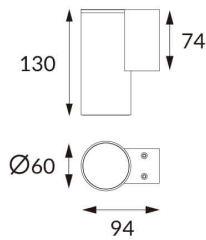

DOWNT

DOWNT is a wall light with round design emitting light downwards. With a size of $\text{Ø}60\text{mm} \times 130\text{mm}$, and a power of 4,5W, has a reflector with 24 degrees beam angle. With a real lumen output of 254lm, and an efficiency of 56.44lm/W. Is made in Die Cast Aluminium Body, Tempered Glass Cover and has an IP65 and an IK05 degree of protection. ON-OFF driver. Finished in Black color.

Item code 86.OW08.1321.02

Product type Outdoor

Category Wall Light

Family DOWNT

Pictograms

Scheme

Photometry

Product

Real power (W) 4.5

Real luminous flux (Lm) 254

Luminous efficiency (Lm/W) 56.44

Beam angle (°) 24

Life time (h) 50000h L70B10

IP 65

Electrical class insulation Class I

Colour Black