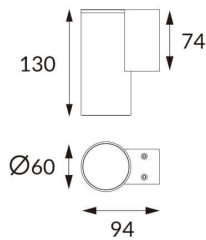

DOWNT

DOWNT is a wall light with round design emitting light downwards. With a size of Ø60mmx130mm, and a power of 4,5W, has a reflector with 24 degrees beam angle. With a real lumen output of 254lm, and an efficiency of 56.44lm/W. Is made in Die Cast Aluminium Body, Tempered Glass Cover and has an IP65 and an IK05 degree of protection. ON-OFF driver. Finished in Black color.

Item code 86.OW08.1321.02

Product type Outdoor

Category Wall Light

Family DOWNT

Pictograms

Product

Real power (W) 4.5

Real luminous flux (Lm) 254

Luminous efficiency (Lm/W) 56.44

Beam angle (°) 24

Life time (h) 50000h L70B10

IP 65

Electrical class insulation Class I

Colour Black

Chip Brand NICHIA

Control gear included Yes

Control gear ON-OFF

Colour temperature (K) 3000

Colour consistency (SDCM) SDCM<3

CRI 80

IK IK05

Scheme

Photometry