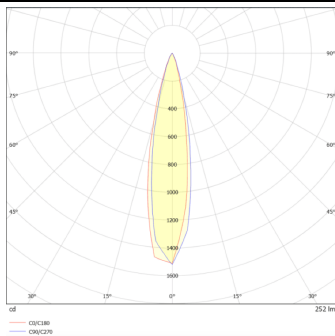

DOWNT

DOWNT is a wall light with round design emitting light downwards. With a size of $\text{Ø}60\text{mm} \times 130\text{mm}$, and a power of 4,5W, has a reflector with 24 degrees beam angle. With a real lumen output of 254lm, and an efficiency of 56.44lm/W. Is made in Die Cast Aluminium Body, Tempered Glass Cover and has an IP65 and an IK05 degree of protection. ON-OFF driver. Finished in Grey color.

Scheme

Photometry

| | |
|---------------------|------------------------|
| Item code | 86.OW08.1321.03 |
| Product type | Outdoor |
| Category | Wall Light |
| Family | DOWNT |
| Pictograms | |

Product

| | |
|------------------------------------|----------------------|
| Real power (W) | 4.5 |
| Real luminous flux (Lm) | 254 |
| Luminous efficiency (Lm/W) | 56.44 |
| Beam angle (°) | 24 |
| Life time (h) | 50000h L70B10 |
| IP | 65 |
| Electrical class insulation | Class I |
| Colour | Grey |
| Chip Brand | NICHIA |
| Control gear included | Yes |
| Control gear | ON-OFF |
| Colour temperature (K) | 3000 |
| Colour consistency (SDCM) | SDCM<3 |
| CRI | 80 |
| IK | IK05 |