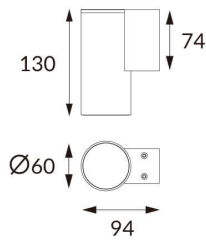

DOWNT

DOWNT is a wall light with round design emitting light downwards. With a size of Ø60mmx130mm, and a power of 4,5W, has a reflector with 24 degrees beam angle. With a real lumen output of 254lm, and an efficiency of 56.44lm/W. Is made in Die Cast Aluminium Body, Tempered Glass Cover and has an IP65 and an IK05 degree of protection. ON-OFF driver. Finished in Grey color.

Scheme

Photometry

Item code	86.OW08.1321.03
Product type	Outdoor
Category	Wall Light
Family	DOWNT
Pictograms	

Product

Real power (W)	4.5
Real luminous flux (Lm)	254
Luminous efficiency (Lm/W)	56.44
Beam angle (°)	24
Life time (h)	50000h L70B10
IP	65
Electrical class insulation	Class I
Colour	Grey
Chip Brand	NICHIA
Control gear included	Yes
Control gear	ON-OFF
Colour temperature (K)	3000
Colour consistency (SDCM)	SDCM<3
CRI	80
IK	IK05