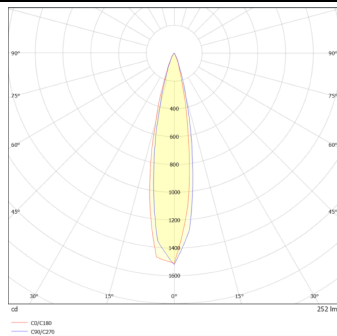

DOWNT

DOWNT is a wall light with round design emitting light downwards. With a size of Ø60mmx130mm, and a power of 4,5W, has a reflector with 24 degrees beam angle. With a real lumen output of 254lm, and an efficiency of 56.44lm/W. Is made in Die Cast Aluminium Body, Tempered Glass Cover and has an IP65 and an IK05 degree of protection. ON-OFF driver. Finished in Grey color.

Scheme

Photometry

Item code	86.OW08.1321.03
Product type	Outdoor
Category	Wall Light
Family	DOWNT
Pictograms	

Product

Real power (W)	4.5
Real luminous flux (Lm)	254
Luminous efficiency (Lm/W)	56.44
Beam angle (°)	24
Life time (h)	50000h L70B10
IP	65
Electrical class insulation	Class I
Colour	Grey
Chip Brand	NICHIA
Control gear included	Yes
Control gear	ON-OFF
Colour temperature (K)	3000
Colour consistency (SDCM)	SDCM<3
CRI	80
IK	IK05