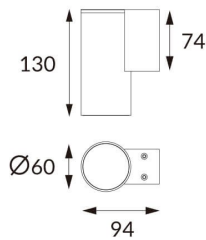

DOWNT

DOWNT is a wall light with round design emitting light downwards. With a size of Ø60mmx130mm, and a power of 4,5W, has a reflector with 24 degrees beam angle. With a real lumen output of 254lm, and an efficiency of 56.44lm/W. Is made in Die Cast Aluminium Body, Tempered Glass Cover and has an IP65 and an IK05 degree of protection. ON-OFF driver. Finished in Grey color.

Item code	86.OW08.1321.03
Product type	Outdoor
Category	Wall Light
Family	DOWNT
Pictograms	

Scheme

Photometry

Product

Real power (W)	4.5
Real luminous flux (Lm)	254
Luminous efficiency (Lm/W)	56.44
Beam angle (°)	24
Life time (h)	50000h L70B10
IP	65
Electrical class insulation	Class I
Colour	Grey
Chip Brand	NICHIA
Control gear included	Yes
Control gear	ON-OFF
Colour temperature (K)	3000
Colour consistency (SDCM)	SDCM<3
CRI	80
IK	IK05