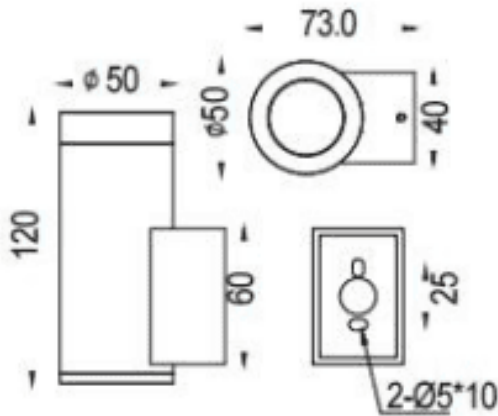

### DOWNT

Lavov wall fixture from the family DOWNT with a power of 4.5W and a 24 degrees beam angle. Finished in Grey colour. Dimensions  $\phi 50 \times 73 \times 120 \text{mm}$ . With a total lumen output of 457lm and a luminous efficiency of 81lm/W. CCT 3000K. Driver ON-OFF. Made in Die Cast Aluminium Body, Tempered Glass Cover. IP65. IK05

#### Dimensions

Product dimensions (mm)  $\phi 50 \times 73 \times 120 \text{mm}$

#### Photometry

Item code	86.OW08.1321.03
Product type	Outdoor
Category	Wall Light
Family	DOWNT
Pictograms	

Product	
Real power (W)	4.5
Real luminous flux (Lm)	457
Luminous efficiency (Lm/W)	81
Beam angle (°)	24
Life time (h)	50000h L70B10
IP	IP65
Electrical class insulation	Class I
Colour	Grey
Control gear included	Yes
Control gear	ON-OFF
Light source	LED
Type of LED	COB
Colour temperature (K)	3000
Colour consistency (SDCM)	SDCM3
CRI	80
IK	IK05