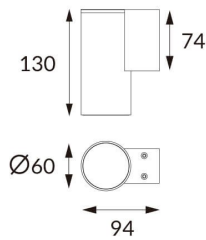

DOWNT

DOWNT is a wall light with round design emitting light downwards. With a size of $\text{Ø}60\text{mm} \times 130\text{mm}$, and a power of 4,5W, has a reflector with 24 degrees beam angle. With a real lumen output of 254lm, and an efficiency of 56.44lm/W. Is made in Die Cast Aluminium Body, Tempered Glass Cover and has an IP65 and an IK05 degree of protection. ON-OFF driver. Finished in Grey color.

Scheme

Photometry

| | |
|---------------------|------------------------|
| Item code | 86.OW08.1321.03 |
| Product type | Outdoor |
| Category | Wall Light |
| Family | DOWNT |
| Pictograms | |

Product

| | |
|------------------------------------|----------------------|
| Real power (W) | 4.5 |
| Real luminous flux (Lm) | 254 |
| Luminous efficiency (Lm/W) | 56.44 |
| Beam angle (°) | 24 |
| Life time (h) | 50000h L70B10 |
| IP | 65 |
| Electrical class insulation | Class I |
| Colour | Grey |
| Chip Brand | NICHIA |
| Control gear included | Yes |
| Control gear | ON-OFF |
| Colour temperature (K) | 3000 |
| Colour consistency (SDCM) | SDCM<3 |
| CRI | 80 |
| IK | IK05 |