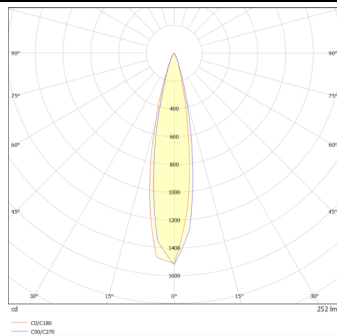

Photometry

Item code	86.OW08.1321.03
Product type	Outdoor
Category	Wall Light
Family	DOWNT
Pictograms	

Product

Real power (W)	4.5
Real luminous flux (Lm)	254
Luminous efficiency (Lm/W)	56.44
Beam angle (°)	24
Life time (h)	50000h L70B10
IP	65
Electrical class insulation	Class I
Colour	Grey
Chip Brand	NICHIA
Control gear included	Yes
Control gear	ON-OFF
Colour temperature (K)	3000
Colour consistency (SDCM)	SDCM<3
CRI	80
IK	IK05