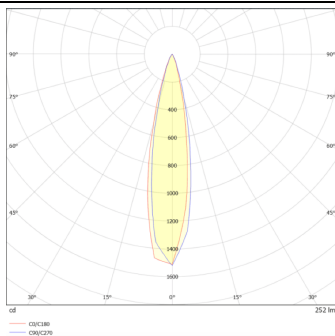

DOWNT

DOWNT is a wall light with round design emitting light downwards. With a size of Ø60mmx130mm, and a power of 4,5W, has a reflector with 24 degrees beam angle. With a real lumen output of 254lm, and an efficiency of 56.44lm/W. Is made in Die Cast Aluminium Body, Tempered Glass Cover and has an IP65 and an IK05 degree of protection. ON-OFF driver. Finished in Grey color.

Item code	86.OW08.1321.03
Product type	Outdoor
Category	Wall Light
Family	DOWNT
Pictograms	

Scheme

Photometry

Product

Real power (W)	4.5
Real luminous flux (Lm)	254
Luminous efficiency (Lm/W)	56.44
Beam angle (°)	24
Life time (h)	50000h L70B10
IP	65
Electrical class insulation	Class I
Colour	Grey
Chip Brand	NICHIA
Control gear included	Yes
Control gear	ON-OFF
Colour temperature (K)	3000
Colour consistency (SDCM)	SDCM<3
CRI	80
IK	IK05