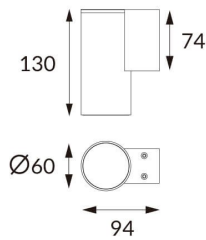

### DOWNT

DOWNT is a wall light with round design emitting light downwards. With a size of Ø60mmx130mm, and a power of 4,5W, has a reflector with 24 degrees beam angle. With a real lumen output of 254lm, and an efficiency of 56.44lm/W. Is made in Die Cast Aluminium Body, Tempered Glass Cover and has an IP65 and an IK05 degree of protection. ON-OFF driver. Finished in Grey color.

### Photometry

<b>Item code</b>	<b>86.OW08.1321.03</b>
<b>Product type</b>	<b>Outdoor</b>
<b>Category</b>	<b>Wall Light</b>
<b>Family</b>	<b>DOWNT</b>
<b>Pictograms</b>	

### Product

<b>Real power (W)</b>	<b>4.5</b>
<b>Real luminous flux (Lm)</b>	<b>254</b>
<b>Luminous efficiency (Lm/W)</b>	<b>56.44</b>
<b>Beam angle (°)</b>	<b>24</b>
<b>Life time (h)</b>	<b>50000h L70B10</b>
<b>IP</b>	<b>65</b>
<b>Electrical class insulation</b>	<b>Class I</b>
<b>Colour</b>	<b>Grey</b>
<b>Chip Brand</b>	<b>NICHIA</b>
<b>Control gear included</b>	<b>Yes</b>
<b>Control gear</b>	<b>ON-OFF</b>
<b>Colour temperature (K)</b>	<b>3000</b>
<b>Colour consistency (SDCM)</b>	<b>SDCM&lt;3</b>
<b>CRI</b>	<b>80</b>
<b>IK</b>	<b>IK05</b>