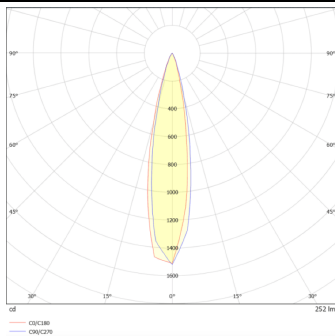

Photometry

Product

Real power (W) 4.5

Real luminous flux (Lm) 254

Luminous efficiency (Lm/W) 56.44

Beam angle (°) 24

Life time (h) 50000h L70B10

IP 65

Electrical class insulation Class I

Colour White

Chip Brand NICHIA

Control gear included Yes

Control gear DALI

Colour temperature (K) 3000

Colour consistency (SDCM) SDCM<3

CRI 80

IK IK05