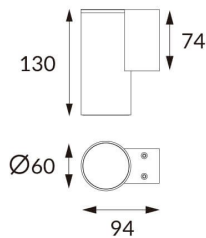

DOWNT

DOWNT is a wall light with round design emitting light downwards. With a size of Ø60mmx130mm, and a power of 4,5W, has a reflector with 24 degrees beam angle. With a real lumen output of 254lm, and an efficiency of 56.44lm/W. Is made in Die Cast Aluminium Body, Tempered Glass Cover and has an IP65 and an IK05 degree of protection. DALI driver. Finished in White color.

Scheme

Photometry

Item code	86.OW08.1323.01
Product type	Outdoor
Category	Wall Light
Family	DOWNT
Pictograms	

Product

Real power (W)	4.5
Real luminous flux (Lm)	254
Luminous efficiency (Lm/W)	56.44
Beam angle (°)	24
Life time (h)	50000h L70B10
IP	65
Electrical class insulation	Class I
Colour	White
Chip Brand	NICHIA
Control gear included	Yes
Control gear	DALI
Colour temperature (K)	3000
Colour consistency (SDCM)	SDCM<3
CRI	80
IK	IK05