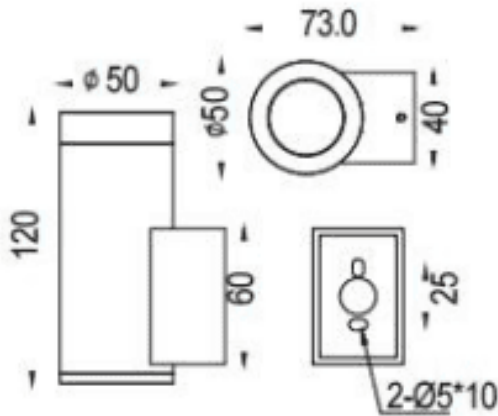

DOWNT

Lavov wall fixture from the family DOWNT with a power of 4.5W and a 24 degrees beam angle. Finished in White colour. Dimensions $\phi 50 \times 73 \times 120 \text{ mm}$. With a total lumen output of 457lm and a luminous efficiency of 81lm/W. CCT 3000K. Driver DALI. Made in Die Cast Aluminium Body, Tempered Glass Cover .IP65. IK05

Dimensions

Product dimensions (mm) $\phi 50 \times 73 \times 120 \text{ mm}$

Scheme

Photometry

Item code	86.OW08.1323.01
Product type	Outdoor
Category	Wall Light
Family	DOWNT
Pictograms	

Product	
Real power (W)	4.5
Real luminous flux (Lm)	457
Luminous efficiency (Lm/W)	81
Beam angle (°)	24
Life time (h)	50000h L70B10
IP	IP65
Electrical class insulation	Class I
Colour	White
Control gear included	Yes
Control gear	DALI
Light source	LED
Type of LED	COB
Colour temperature (K)	3000
Colour consistency (SDCM)	SDCM3
CRI	80
IK	IK05