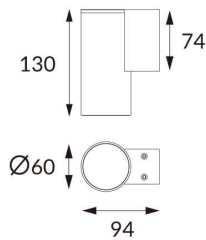

DOWNT

DOWNT is a wall light with round design emitting light downwards. With a size of Ø60mmx130mm, and a power of 4,5W, has a reflector with 24 degrees beam angle. With a real lumen output of 254lm, and an efficiency of 56.44lm/W. Is made in Die Cast Aluminium Body, Tempered Glass Cover and has an IP65 and an IK05 degree of protection. DALI driver. Finished in White color.

Scheme

Photometry

Item code	86.OW08.1323.01
Product type	Outdoor
Category	Wall Light
Family	DOWNT
Pictograms	

Product

Real power (W)	4.5
Real luminous flux (Lm)	254
Luminous efficiency (Lm/W)	56.44
Beam angle (°)	24
Life time (h)	50000h L70B10
IP	65
Electrical class insulation	Class I
Colour	White
Chip Brand	NICHIA
Control gear included	Yes
Control gear	DALI
Colour temperature (K)	3000
Colour consistency (SDCM)	SDCM<3
CRI	80
IK	IK05