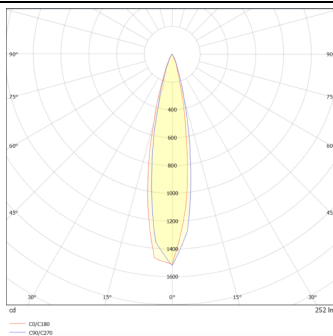

DOWNT

DOWNT is a wall light with round design emitting light downwards. With a size of Ø60mmx130mm, and a power of 4,5W, has a reflector with 24 degrees beam angle. With a real lumen output of 254lm, and an efficiency of 56.44lm/W. Is made in Die Cast Aluminium Body, Tempered Glass Cover and has an IP65 and an IK05 degree of protection. DALI driver. Finished in White color.

Scheme

Photometry

Item code	86.OW08.1323.01
Product type	Outdoor
Category	Wall Light
Family	DOWNT
Pictograms	

Product

Real power (W)	4.5
Real luminous flux (Lm)	254
Luminous efficiency (Lm/W)	56.44
Beam angle (°)	24
Life time (h)	50000h L70B10
IP	65
Electrical class insulation	Class I
Colour	White
Chip Brand	NICHIA
Control gear included	Yes
Control gear	DALI
Colour temperature (K)	3000
Colour consistency (SDCM)	SDCM<3
CRI	80
IK	IK05