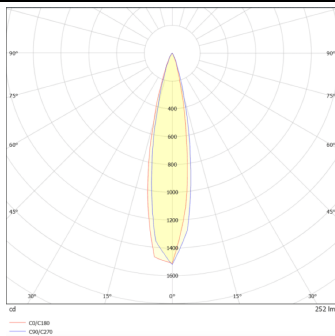

Photometry

Item code	86.OW08.1323.01
Product type	Outdoor
Category	Wall Light
Family	DOWNT
Pictograms	

Product

Real power (W)	4.5
Real luminous flux (Lm)	254
Luminous efficiency (Lm/W)	56.44
Beam angle (°)	24
Life time (h)	50000h L70B10
IP	65
Electrical class insulation	Class I
Colour	White
Chip Brand	NICHIA
Control gear included	Yes
Control gear	DALI
Colour temperature (K)	3000
Colour consistency (SDCM)	SDCM<3
CRI	80
IK	IK05