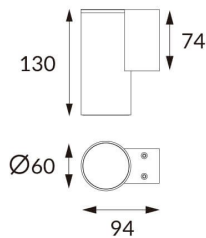

### DOWNT

DOWNT is a wall light with round design emitting light downwards. With a size of Ø60mmx130mm, and a power of 4,5W, has a reflector with 24 degrees beam angle. With a real lumen output of 254lm, and an efficiency of 56.44lm/W. Is made in Die Cast Aluminium Body, Tempered Glass Cover and has an IP65 and an IK05 degree of protection. DALI driver. Finished in White color.

### Photometry

<b>Item code</b>	<b>86.OW08.1323.01</b>
<b>Product type</b>	<b>Outdoor</b>
<b>Category</b>	<b>Wall Light</b>
<b>Family</b>	<b>DOWNT</b>
<b>Pictograms</b>	

### Product

<b>Real power (W)</b>	<b>4.5</b>
<b>Real luminous flux (Lm)</b>	<b>254</b>
<b>Luminous efficiency (Lm/W)</b>	<b>56.44</b>
<b>Beam angle (°)</b>	<b>24</b>
<b>Life time (h)</b>	<b>50000h L70B10</b>
<b>IP</b>	<b>65</b>
<b>Electrical class insulation</b>	<b>Class I</b>
<b>Colour</b>	<b>White</b>
<b>Chip Brand</b>	<b>NICHIA</b>
<b>Control gear included</b>	<b>Yes</b>
<b>Control gear</b>	<b>DALI</b>
<b>Colour temperature (K)</b>	<b>3000</b>
<b>Colour consistency (SDCM)</b>	<b>SDCM&lt;3</b>
<b>CRI</b>	<b>80</b>
<b>IK</b>	<b>IK05</b>