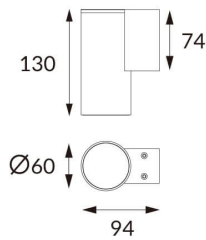

DOWNT

DOWNT is a wall light with round design emitting light downwards. With a size of Ø60mmx130mm, and a power of 4,5W, has a reflector with 24 degrees beam angle. With a real lumen output of 254lm, and an efficiency of 56.44lm/W. Is made in Die Cast Aluminium Body, Tempered Glass Cover and has an IP65 and an IK05 degree of protection. DALI driver. Finished in White color.

Item code 86.OW08.1323.01

Product type Outdoor

Category Wall Light

Family DOWNT

Pictograms

Scheme

Photometry

Product

Real power (W) 4.5

Real luminous flux (Lm) 254

Luminous efficiency (Lm/W) 56.44

Beam angle (°) 24

Life time (h) 50000h L70B10

IP 65

Electrical class insulation Class I

Colour White