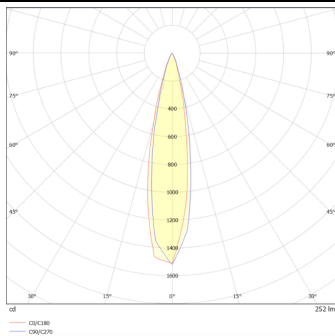

DOWNT

DOWNT is a wall light with round design emitting light downwards. With a size of Ø60mmx130mm, and a power of 4,5W, has a reflector with 24 degrees beam angle. With a real lumen output of 254lm, and an efficiency of 56.44lm/W. Is made in Die Cast Aluminium Body, Tempered Glass Cover and has an IP65 and an IK05 degree of protection. DALI driver. Finished in White color.

Scheme

Photometry

Item code	86.OW08.1323.01
Product type	Outdoor
Category	Wall Light
Family	DOWNT
Pictograms	

Product

Real power (W)	4.5
Real luminous flux (Lm)	254
Luminous efficiency (Lm/W)	56.44
Beam angle (°)	24
Life time (h)	50000h L70B10
IP	65
Electrical class insulation	Class I
Colour	White
Chip Brand	NICHIA
Control gear included	Yes
Control gear	DALI
Colour temperature (K)	3000
Colour consistency (SDCM)	SDCM<3
CRI	80
IK	IK05