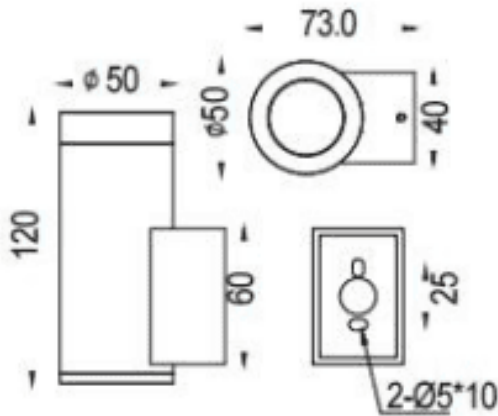

### DOWNT

Lavov wall fixture from the family DOWNT with a power of 4.5W and a 24 degrees beam angle. Finished in Black colour. Dimensions  $\phi 50 \times 73 \times 120 \text{mm}$ . With a total lumen output of 457lm and a luminous efficiency of 81lm/W. CCT 3000K. Driver DALI. Made in Die Cast Aluminium Body, Tempered Glass Cover .IP65. IK05

#### Dimensions

Product dimensions (mm)  $\phi 50 \times 73 \times 120 \text{mm}$

#### Photometry

Item code	86.OW08.1323.02
Product type	Outdoor
Category	Wall Light
Family	DOWNT
Pictograms	

Product	
Real power (W)	4.5
Real luminous flux (Lm)	457
Luminous efficiency (Lm/W)	81
Beam angle (°)	24
Life time (h)	50000h L70B10
IP	IP65
Electrical class insulation	Class I
Colour	Black
Control gear included	Yes
Control gear	DALI
Light source	LED
Type of LED	COB
Colour temperature (K)	3000
Colour consistency (SDCM)	SDCM3
CRI	80
IK	IK05