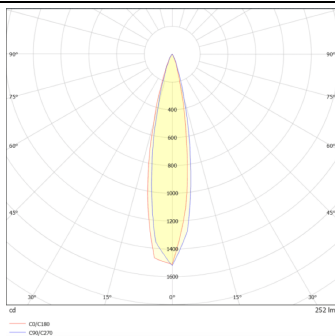

DOWNT

DOWNT is a wall light with round design emitting light downwards. With a size of Ø60mmx130mm, and a power of 4,5W, has a reflector with 24 degrees beam angle. With a real lumen output of 254lm, and an efficiency of 56.44lm/W. Is made in Die Cast Aluminium Body, Tempered Glass Cover and has an IP65 and an IK05 degree of protection. DALI driver. Finished in Black color.

Item code	86.OW08.1323.02
Product type	Outdoor
Category	Wall Light
Family	DOWNT
Pictograms	

Scheme

Photometry

Product

Real power (W)	4.5
Real luminous flux (Lm)	254
Luminous efficiency (Lm/W)	56.44
Beam angle (°)	24
Life time (h)	50000h L70B10
IP	65
Electrical class insulation	Class I
Colour	Black
Chip Brand	NICHIA
Control gear included	Yes
Control gear	DALI
Colour temperature (K)	3000
Colour consistency (SDCM)	SDCM<3
CRI	80
IK	IK05