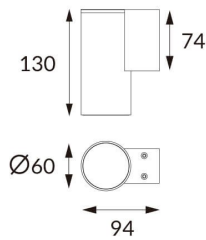

DOWNT

DOWNT is a wall light with round design emitting light downwards. With a size of Ø60mmx130mm, and a power of 4,5W, has a reflector with 24 degrees beam angle. With a real lumen output of 254lm, and an efficiency of 56.44lm/W. Is made in Die Cast Aluminium Body, Tempered Glass Cover and has an IP65 and an IK05 degree of protection. DALI driver. Finished in Black color.

Scheme

Photometry

Item code	86.OW08.1323.02
Product type	Outdoor
Category	Wall Light
Family	DOWNT
Pictograms	

Product	
Real power (W)	4.5
Real luminous flux (Lm)	254
Luminous efficiency (Lm/W)	56.44
Beam angle (°)	24
Life time (h)	50000h L70B10
IP	65
Electrical class insulation	Class I
Colour	Black
Chip Brand	NICHIA
Control gear included	Yes
Control gear	DALI
Colour temperature (K)	3000
Colour consistency (SDCM)	SDCM<3
CRI	80
IK	IK05