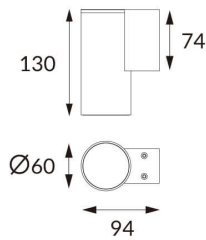

DOWNT

DOWNT is a wall light with round design emitting light downwards. With a size of Ø60mmx130mm, and a power of 4,5W, has a reflector with 24 degrees beam angle. With a real lumen output of 254lm, and an efficiency of 56.44lm/W. Is made in Die Cast Aluminium Body, Tempered Glass Cover and has an IP65 and an IK05 degree of protection. DALI driver. Finished in Black color.

Scheme

Photometry

Item code	86.OW08.1323.02
Product type	Outdoor
Category	Wall Light
Family	DOWNT
Pictograms	

Product

Real power (W)	4.5
Real luminous flux (Lm)	254
Luminous efficiency (Lm/W)	56.44
Beam angle (°)	24
Life time (h)	50000h L70B10
IP	65
Electrical class insulation	Class I
Colour	Black
Chip Brand	NICHIA
Control gear included	Yes
Control gear	DALI
Colour temperature (K)	3000
Colour consistency (SDCM)	SDCM<3
CRI	80
IK	IK05