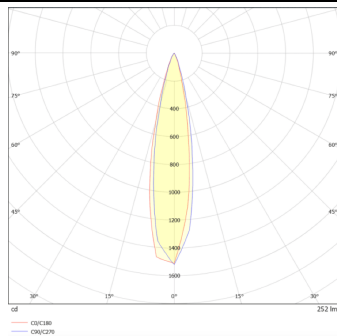

DOWNT

DOWNT is a wall light with round design emitting light downwards. With a size of Ø60mmx130mm, and a power of 4,5W, has a reflector with 24 degrees beam angle. With a real lumen output of 254lm, and an efficiency of 56.44lm/W. Is made in Die Cast Aluminium Body, Tempered Glass Cover and has an IP65 and an IK05 degree of protection. DALI driver. Finished in Black color.

Scheme

Photometry

Item code	86.OW08.1323.02
Product type	Outdoor
Category	Wall Light
Family	DOWNT
Pictograms	

Product

Real power (W)	4.5
Real luminous flux (Lm)	254
Luminous efficiency (Lm/W)	56.44
Beam angle (°)	24
Life time (h)	50000h L70B10
IP	65
Electrical class insulation	Class I
Colour	Black
Chip Brand	NICHIA
Control gear included	Yes
Control gear	DALI
Colour temperature (K)	3000
Colour consistency (SDCM)	SDCM<3
CRI	80
IK	IK05