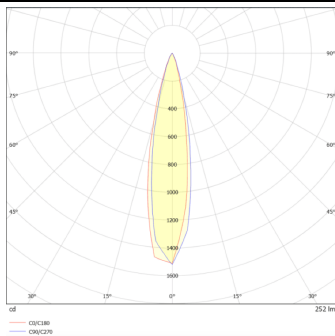

DOWNT

DOWNT is a wall light with round design emitting light downwards. With a size of Ø60mmx130mm, and a power of 4,5W, has a reflector with 24 degrees beam angle. With a real lumen output of 254lm, and an efficiency of 56.44lm/W. Is made in Die Cast Aluminium Body, Tempered Glass Cover and has an IP65 and an IK05 degree of protection. DALI driver. Finished in Black color.

Scheme

Photometry

Item code	86.OW08.1323.02
Product type	Outdoor
Category	Wall Light
Family	DOWNT
Pictograms	

Product	
Real power (W)	4.5
Real luminous flux (Lm)	254
Luminous efficiency (Lm/W)	56.44
Beam angle (°)	24
Life time (h)	50000h L70B10
IP	65
Electrical class insulation	Class I
Colour	Black
Chip Brand	NICHIA
Control gear included	Yes
Control gear	DALI
Colour temperature (K)	3000
Colour consistency (SDCM)	SDCM<3
CRI	80
IK	IK05