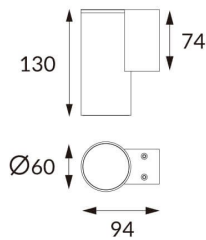

DOWNT

DOWNT is a wall light with round design emitting light downwards. With a size of Ø60mmx130mm, and a power of 4,5W, has a reflector with 24 degrees beam angle. With a real lumen output of 254lm, and an efficiency of 56.44lm/W. Is made in Die Cast Aluminium Body, Tempered Glass Cover and has an IP65 and an IK05 degree of protection. DALI driver. Finished in Black color.

Item code	86.OW08.1323.02
Product type	Outdoor
Category	Wall Light
Family	DOWNT
Pictograms	

Scheme

Photometry

Product

Real power (W)	4.5
Real luminous flux (Lm)	254
Luminous efficiency (Lm/W)	56.44
Beam angle (°)	24
Life time (h)	50000h L70B10
IP	65
Electrical class insulation	Class I
Colour	Black
Chip Brand	NICHIA
Control gear included	Yes
Control gear	DALI
Colour temperature (K)	3000
Colour consistency (SDCM)	SDCM<3
CRI	80
IK	IK05