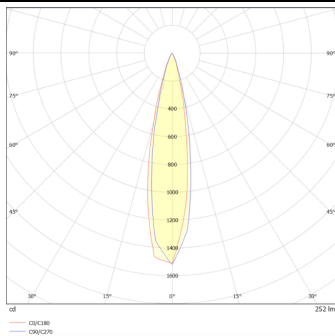

DOWNT

DOWNT is a wall light with round design emitting light downwards. With a size of Ø60mmx130mm, and a power of 4,5W, has a reflector with 24 degrees beam angle. With a real lumen output of 254lm, and an efficiency of 56.44lm/W. Is made in Die Cast Aluminium Body, Tempered Glass Cover and has an IP65 and an IK05 degree of protection. DALI driver. Finished in Black color.

Scheme

Photometry

Item code	86.OW08.1323.02
Product type	Outdoor
Category	Wall Light
Family	DOWNT
Pictograms	

Product

Real power (W)	4.5
Real luminous flux (Lm)	254
Luminous efficiency (Lm/W)	56.44
Beam angle (°)	24
Life time (h)	50000h L70B10
IP	65
Electrical class insulation	Class I
Colour	Black
Chip Brand	NICHIA
Control gear included	Yes
Control gear	DALI
Colour temperature (K)	3000
Colour consistency (SDCM)	SDCM<3
CRI	80
IK	IK05