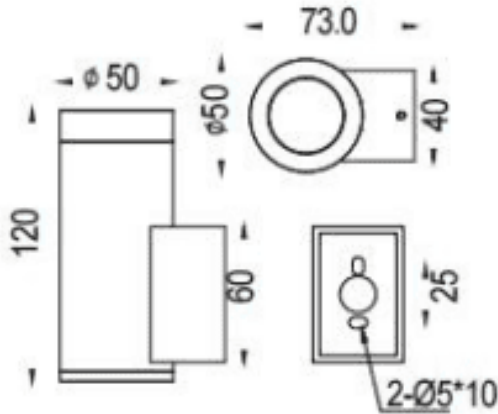

### DOWNT

Lavov wall fixture from the family DOWNT with a power of 4.5W and a 24 degrees beam angle. Finished in Grey colour. Dimensions  $\phi 50 \times 73 \times 120 \text{mm}$ . With a total lumen output of 457lm and a luminous efficiency of 81lm/W. CCT 3000K. Driver DALI. Made in Die Cast Aluminium Body, Tempered Glass Cover .IP65. IK05

#### Dimensions

Product dimensions (mm)  $\phi 50 \times 73 \times 120 \text{mm}$

#### Photometry

Item code	86.OW08.1323.03
Product type	Outdoor
Category	Wall Light
Family	DOWNT
Pictograms	

Product	
Real power (W)	4.5
Real luminous flux (Lm)	457
Luminous efficiency (Lm/W)	81
Beam angle (°)	24
Life time (h)	50000h L70B10
IP	IP65
Electrical class insulation	Class I
Colour	Grey
Control gear included	Yes
Control gear	DALI
Light source	LED
Type of LED	COB
Colour temperature (K)	3000
Colour consistency (SDCM)	SDCM3
CRI	80
IK	IK05