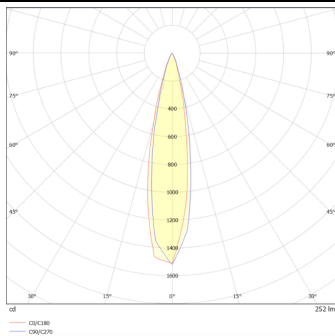

DOWNT

DOWNT is a wall light with round design emitting light downwards. With a size of Ø60mmx130mm, and a power of 4,5W, has a reflector with 24 degrees beam angle. With a real lumen output of 254lm, and an efficiency of 56.44lm/W. Is made in Die Cast Aluminium Body, Tempered Glass Cover and has an IP65 and an IK05 degree of protection. DALI driver. Finished in Grey color.

Scheme

Photometry

Item code	86.OW08.1323.03
Product type	Outdoor
Category	Wall Light
Family	DOWNT
Pictograms	

Product

Real power (W)	4.5
Real luminous flux (Lm)	254
Luminous efficiency (Lm/W)	56.44
Beam angle (°)	24
Life time (h)	50000h L70B10
IP	65
Electrical class insulation	Class I
Colour	Grey
Chip Brand	NICHIA
Control gear included	Yes
Control gear	DALI
Colour temperature (K)	3000
Colour consistency (SDCM)	SDCM<3
CRI	80
IK	IK05