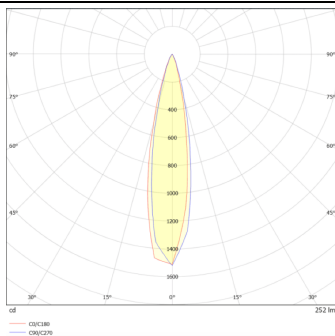

### DOWNT

DOWNT is a wall light with round design emitting light downwards. With a size of Ø60mmx130mm, and a power of 4,5W, has a reflector with 24 degrees beam angle. With a real lumen output of 254lm, and an efficiency of 56.44lm/W. Is made in Die Cast Aluminium Body, Tempered Glass Cover and has an IP65 and an IK05 degree of protection. DALI driver. Finished in Grey color.

### Photometry

<b>Product</b>	
<b>Real power (W)</b>	<b>4.5</b>
<b>Real luminous flux (Lm)</b>	<b>254</b>
<b>Luminous efficiency (Lm/W)</b>	<b>56.44</b>
<b>Beam angle (°)</b>	<b>24</b>
<b>Life time (h)</b>	<b>50000h L70B10</b>
<b>IP</b>	<b>65</b>
<b>Electrical class insulation</b>	<b>Class I</b>
<b>Colour</b>	<b>Grey</b>
<b>Chip Brand</b>	<b>NICHIA</b>
<b>Control gear included</b>	<b>Yes</b>
<b>Control gear</b>	<b>DALI</b>
<b>Colour temperature (K)</b>	<b>3000</b>
<b>Colour consistency (SDCM)</b>	<b>SDCM&lt;3</b>
<b>CRI</b>	<b>80</b>
<b>IK</b>	<b>IK05</b>