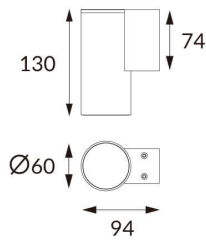

DOWNT

DOWNT is a wall light with round design emitting light downwards. With a size of Ø60mmx130mm, and a power of 4,5W, has a reflector with 24 degrees beam angle. With a real lumen output of 254lm, and an efficiency of 56.44lm/W. Is made in Die Cast Aluminium Body, Tempered Glass Cover and has an IP65 and an IK05 degree of protection. DALI driver. Finished in Grey color.

Scheme

Photometry

Item code	86.OW08.1323.03
Product type	Outdoor
Category	Wall Light
Family	DOWNT
Pictograms	

Product

Real power (W)	4.5
Real luminous flux (Lm)	254
Luminous efficiency (Lm/W)	56.44
Beam angle (°)	24
Life time (h)	50000h L70B10
IP	65
Electrical class insulation	Class I
Colour	Grey
Chip Brand	NICHIA
Control gear included	Yes
Control gear	DALI
Colour temperature (K)	3000
Colour consistency (SDCM)	SDCM<3
CRI	80
IK	IK05