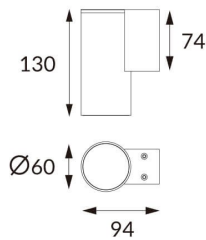

### DOWNT

DOWNT is a wall light with round design emitting light downwards. With a size of Ø60mmx130mm, and a power of 4,5W, has a reflector with 24 degrees beam angle. With a real lumen output of 254lm, and an efficiency of 56.44lm/W. Is made in Die Cast Aluminium Body, Tempered Glass Cover and has an IP65 and an IK05 degree of protection. DALI driver. Finished in Grey color.

<b>Item code</b>	<b>86.OW08.1323.03</b>
<b>Product type</b>	<b>Outdoor</b>
<b>Category</b>	<b>Wall Light</b>
<b>Family</b>	<b>DOWNT</b>
<b>Pictograms</b>	

### Photometry

<b>Product</b>	
<b>Real power (W)</b>	<b>4.5</b>
<b>Real luminous flux (Lm)</b>	<b>254</b>
<b>Luminous efficiency (Lm/W)</b>	<b>56.44</b>
<b>Beam angle (°)</b>	<b>24</b>
<b>Life time (h)</b>	<b>50000h L70B10</b>
<b>IP</b>	<b>65</b>
<b>Electrical class insulation</b>	<b>Class I</b>
<b>Colour</b>	<b>Grey</b>
<b>Chip Brand</b>	<b>NICHIA</b>
<b>Control gear included</b>	<b>Yes</b>
<b>Control gear</b>	<b>DALI</b>
<b>Colour temperature (K)</b>	<b>3000</b>
<b>Colour consistency (SDCM)</b>	<b>SDCM&lt;3</b>
<b>CRI</b>	<b>80</b>
<b>IK</b>	<b>IK05</b>