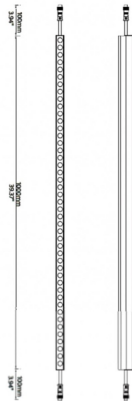

FACADE

Lavov Linear light from the family Facade with a power of 12 W and Single color color. Beam angle 60o degrees. Made in Aluminium and stainless steel. With a real lumen output of 179.1. Finished in grey color. Not include driver.

Item code	86.OW08.1330.03
Product type	Outdoor
Category	Linear Light
Family	FACADE

Pictograms

Scheme

Product	
Real power (W)	12
Real luminous flux (Lm)	179.1
Beam angle (°)	60
IP	65
Electrical class insulation	Class III
Operating temperature	-35-60o
Colour	grey
Control gear included	NOT
Light source	LED
Type of LED	48 CREE SMD
Average life time (h)	80000h L70B10
Colour temperature (K)	W
Colour consistency (SDCM)	SDCM<3