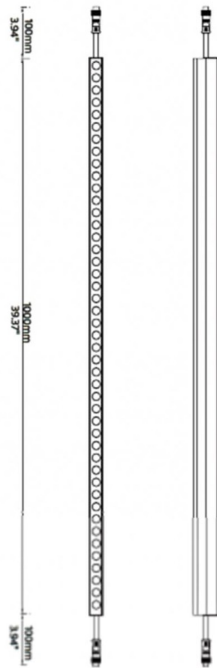

FACADE

Lavov Linear light from the family Facade with a power of 12 W and Single color color. Beam angle 60o degrees. Made in Aluminium and stainless steel. With a real lumen output of 179.1. Finished in grey color. Not include driver.

Item code	86.OW08.1330.03
Product type	Outdoor
Category	Linear Light
Family	FACADE

Pictograms

-
-
-
-
-
-
-
-

Scheme

Product	
Real power (W)	12
Real luminous flux (Lm)	179.1
Beam angle (&ordm;)	60
IP	65
Electrical class insulation	Class III
Operating temperature	-35-60o
Colour	grey
Control gear included	NOT
Light source	LED
Type of LED	48 CREE SMD
Average life time (h)	80000h L70B10
Colour temperature (K)	W
Colour consistency (SDCM)	SDCM<3