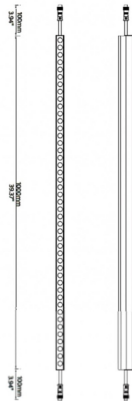

**FACADE**

Lavov Linear light from the family Facade with a power of 12 W and Single color color. Beam angle 60o degrees. Made in Aluminium and stainless steel. With a real lumen output of 179.1. Finished in grey color. Not include driver.

<b>Item code</b>	<b>86.OW08.1330.03</b>
<b>Product type</b>	<b>Outdoor</b>
<b>Category</b>	<b>Linear Light</b>
<b>Family</b>	<b>FACADE</b>

**Pictograms**

850°

CRI 80

SDCM 3

CE

Driver EXCL.

On  
Off

IP 66

**Scheme**

<b>Product</b>	
<b>Real power (W)</b>	<b>12</b>
<b>Real luminous flux (Lm)</b>	<b>179.1</b>
<b>Beam angle (°)</b>	<b>60</b>
<b>IP</b>	<b>65</b>
<b>Electrical class insulation</b>	<b>Class III</b>
<b>Operating temperature</b>	<b>-35-60o</b>
<b>Colour</b>	<b>grey</b>
<b>Control gear included</b>	<b>NOT</b>
<b>Light source</b>	<b>LED</b>
<b>Type of LED</b>	<b>48 CREE SMD</b>
<b>Average life time (h)</b>	<b>80000h L70B10</b>
<b>Colour temperature (K)</b>	<b>W</b>
<b>Colour consistency (SDCM)</b>	<b>SDCM&lt;3</b>