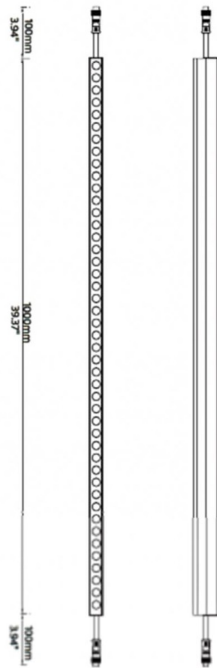

FACADE

Lavov Linear light from the family Facade with a power of 12 W and Single color color. Beam angle 60o degrees. Made in Aluminium and stainless steel. With a real lumen output of 179.1. Finished in grey color. Not include driver.

Item code	86.OW08.1330.03
Product type	Outdoor
Category	Linear Light
Family	FACADE

Pictograms

- 850°
- CRI 80
- SDCM 3
- CE
- Driver EXCL
- On / Off
- RGB
- IP 66

Scheme

Product	
Real power (W)	12
Real luminous flux (Lm)	179.1
Beam angle (°)	60
IP	65
Electrical class insulation	Class III
Operating temperature	-35-60o
Colour	grey
Control gear included	NOT
Light source	LED
Type of LED	48 CREE SMD
Average life time (h)	80000h L70B10
Colour temperature (K)	W
Colour consistency (SDCM)	SDCM3