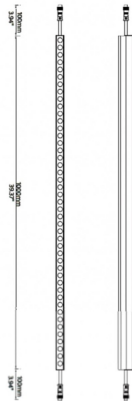

**FACADE**

Lavov Linear light from the family Facade with a power of 12 W and Single color color. Beam angle 60o degrees. Made in Aluminium and stainless steel. With a real lumen output of 179.1. Finished in grey color. Not include driver.

<b>Item code</b>	<b>86.OW08.1330.03</b>
<b>Product type</b>	<b>Outdoor</b>
<b>Category</b>	<b>Linear Light</b>
<b>Family</b>	<b>FACADE</b>

**Pictograms**

**Scheme**

<b>Product</b>	
<b>Real power (W)</b>	<b>12</b>
<b>Real luminous flux (Lm)</b>	<b>179.1</b>
<b>Beam angle (°)</b>	<b>60</b>
<b>IP</b>	<b>65</b>
<b>Electrical class insulation</b>	<b>Class III</b>
<b>Operating temperature</b>	<b>-35-60o</b>
<b>Colour</b>	<b>grey</b>
<b>Control gear included</b>	<b>NOT</b>
<b>Light source</b>	<b>LED</b>
<b>Type of LED</b>	<b>48 CREE SMD</b>
<b>Average life time (h)</b>	<b>80000h L70B10</b>
<b>Colour temperature (K)</b>	<b>W</b>
<b>Colour consistency (SDCM)</b>	<b>SDCM&lt;3</b>