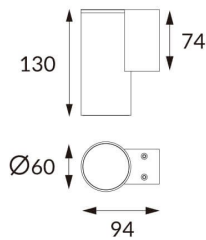

### DOWNT

DOWNT is a wall light with round design emitting light downwards. With a size of Ø60mmx130mm, and a power of 4,5W, has a reflector with 38 degrees beam angle. With a real lumen output of 254lm, and an efficiency of 56.44lm/W. Is made in Die Cast Aluminium Body, Tempered Glass Cover and has an IP65 and an IK05 degree of protection. ON-OFF driver. Finished in White color.

<b>Item code</b>	<b>86.OW08.1331.01</b>
<b>Product type</b>	<b>Outdoor</b>
<b>Category</b>	<b>Wall Light</b>
<b>Family</b>	<b>DOWNT</b>
<b>Pictograms</b>	

### Photometry

### Product

<b>Real power (W)</b>	<b>4.5</b>
<b>Real luminous flux (Lm)</b>	<b>254</b>
<b>Luminous efficiency (Lm/W)</b>	<b>56.44</b>
<b>Beam angle (°)</b>	<b>38</b>
<b>Life time (h)</b>	<b>50000h L70B10</b>
<b>IP</b>	<b>65</b>
<b>Electrical class insulation</b>	<b>Class I</b>
<b>Colour</b>	<b>White</b>
<b>Chip Brand</b>	<b>NICHIA</b>
<b>Control gear included</b>	<b>Yes</b>
<b>Control gear</b>	<b>ON-OFF</b>
<b>Colour temperature (K)</b>	<b>3000</b>
<b>Colour consistency (SDCM)</b>	<b>SDCM&lt;3</b>
<b>CRI</b>	<b>80</b>
<b>IK</b>	<b>IK05</b>