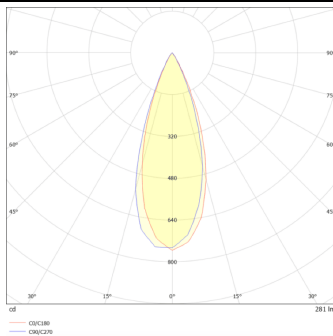

Photometry

Product

Real power (W) 4.5

Real luminous flux (Lm) 254

Luminous efficiency (Lm/W) 56.44

Beam angle (°) 38

Life time (h) 50000h L70B10

IP 65

Electrical class insulation Class I

Colour White

Chip Brand NICHIA

Control gear included Yes

Control gear ON-OFF

Colour temperature (K) 3000

Colour consistency (SDCM) SDCM<3

CRI 80

IK IK05