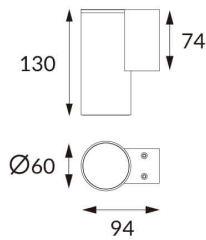

DOWNT

DOWNT is a wall light with round design emitting light downwards. With a size of Ø60mmx130mm, and a power of 4,5W, has a reflector with 38 degrees beam angle. With a real lumen output of 254lm, and an efficiency of 56.44lm/W. Is made in Die Cast Aluminium Body, Tempered Glass Cover and has an IP65 and an IK05 degree of protection. ON-OFF driver. Finished in White color.

Item code 86.OW08.1331.01

Product type Outdoor

Category Wall Light

Family DOWNT

Pictograms

Scheme

Photometry

Product

Real power (W) 4.5

Real luminous flux (Lm) 254

Luminous efficiency (Lm/W) 56.44

Beam angle (°) 38

Life time (h) 50000h L70B10

IP 65

Electrical class insulation Class I

Colour White