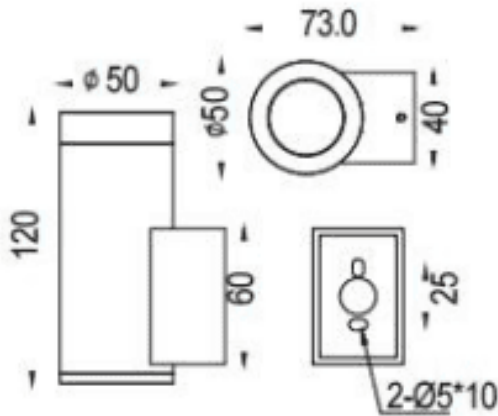

DOWNT

Lavov wall fixture from the family DOWNT with a power of 4.5W and a 45 degrees beam angle. Finished in White colour. Dimensions $\phi 50 \times 73 \times 120 \text{ mm}$. With a total lumen output of 457lm and a luminous efficiency of 81lm/W. CCT 3000K. Driver ON-OFF. Made in Die Cast Aluminium Body, Tempered Glass Cover .IP65. IK05

Dimensions

Product dimensions (mm) $\phi 50 \times 73 \times 120 \text{ mm}$

Scheme

Photometry

Item code	86.OW08.1331.01
Product type	Outdoor
Category	Wall Light
Family	DOWNT
Pictograms	

Product	
Real power (W)	4.5
Real luminous flux (Lm)	457
Luminous efficiency (Lm/W)	81
Beam angle (°)	45
Life time (h)	50000h L70B10
IP	IP65
Electrical class insulation	Class I
Colour	White
Control gear included	Yes
Control gear	ON-OFF
Light source	LED
Type of LED	COB
Colour temperature (K)	3000
Colour consistency (SDCM)	SDCM3
CRI	80
IK	IK05