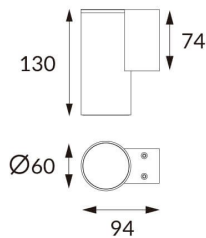

### DOWNT

DOWNT is a wall light with round design emitting light downwards. With a size of  $\text{Ø}60\text{mm} \times 130\text{mm}$ , and a power of 4,5W, has a reflector with 38 degrees beam angle. With a real lumen output of 254lm, and an efficiency of 56.44lm/W. Is made in Die Cast Aluminium Body, Tempered Glass Cover and has an IP65 and an IK05 degree of protection. ON-OFF driver. Finished in White color.

### Photometry

<b>Item code</b>	<b>86.OW08.1331.01</b>
<b>Product type</b>	<b>Outdoor</b>
<b>Category</b>	<b>Wall Light</b>
<b>Family</b>	<b>DOWNT</b>
<b>Pictograms</b>	

### Product

<b>Real power (W)</b>	<b>4.5</b>
<b>Real luminous flux (Lm)</b>	<b>254</b>
<b>Luminous efficiency (Lm/W)</b>	<b>56.44</b>
<b>Beam angle (°)</b>	<b>38</b>
<b>Life time (h)</b>	<b>50000h L70B10</b>
<b>IP</b>	<b>65</b>
<b>Electrical class insulation</b>	<b>Class I</b>
<b>Colour</b>	<b>White</b>
<b>Chip Brand</b>	<b>NICHIA</b>
<b>Control gear included</b>	<b>Yes</b>
<b>Control gear</b>	<b>ON-OFF</b>
<b>Colour temperature (K)</b>	<b>3000</b>
<b>Colour consistency (SDCM)</b>	<b>SDCM&lt;3</b>
<b>CRI</b>	<b>80</b>
<b>IK</b>	<b>IK05</b>