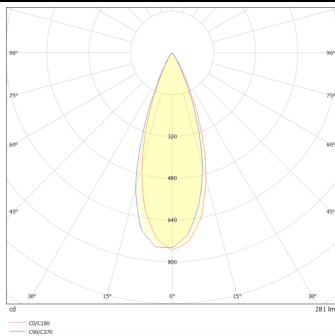

Photometry

Item code	86.OW08.1331.01
Product type	Outdoor
Category	Wall Light
Family	DOWNT
Pictograms	

Product

Real power (W)	4.5
Real luminous flux (Lm)	254
Luminous efficiency (Lm/W)	56.44
Beam angle (°)	38
Life time (h)	50000h L70B10
IP	65
Electrical class insulation	Class I
Colour	White
Chip Brand	NICHIA
Control gear included	Yes
Control gear	ON-OFF
Colour temperature (K)	3000
Colour consistency (SDCM)	SDCM<3
CRI	80
IK	IK05