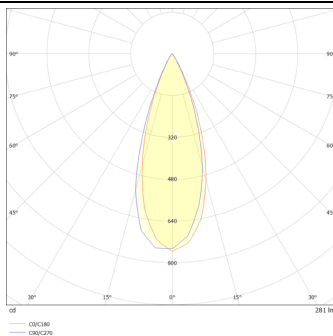

### DOWNT

DOWNT is a wall light with round design emitting light downwards. With a size of Ø60mmx130mm, and a power of 4,5W, has a reflector with 38 degrees beam angle. With a real lumen output of 254lm, and an efficiency of 56.44lm/W. Is made in Die Cast Aluminium Body, Tempered Glass Cover and has an IP65 and an IK05 degree of protection. ON-OFF driver. Finished in White color.

### Product

<b>Real power (W)</b>	<b>4.5</b>
<b>Real luminous flux (Lm)</b>	<b>254</b>
<b>Luminous efficiency (Lm/W)</b>	<b>56.44</b>
<b>Beam angle (°)</b>	<b>38</b>
<b>Life time (h)</b>	<b>50000h L70B10</b>
<b>IP</b>	<b>65</b>
<b>Electrical class insulation</b>	<b>Class I</b>
<b>Colour</b>	<b>White</b>
<b>Chip Brand</b>	<b>NICHIA</b>
<b>Control gear included</b>	<b>Yes</b>
<b>Control gear</b>	<b>ON-OFF</b>
<b>Colour temperature (K)</b>	<b>3000</b>
<b>Colour consistency (SDCM)</b>	<b>SDCM&lt;3</b>
<b>CRI</b>	<b>80</b>
<b>IK</b>	<b>IK05</b>