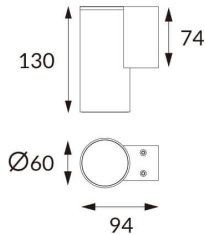

DOWNT

DOWNT is a wall light with round design emitting light downwards. With a size of Ø60mmx130mm, and a power of 4,5W, has a reflector with 38 degrees beam angle. With a real lumen output of 254lm, and an efficiency of 56.44lm/W. Is made in Die Cast Aluminium Body, Tempered Glass Cover and has an IP65 and an IK05 degree of protection. ON-OFF driver. Finished in Black color.

Scheme

Photometry

Item code	86.OW08.1331.02
Product type	Outdoor
Category	Wall Light
Family	DOWNT
Pictograms	

Product

Real power (W)	4.5
Real luminous flux (Lm)	254
Luminous efficiency (Lm/W)	56.44
Beam angle (°)	38
Life time (h)	50000h L70B10
IP	65
Electrical class insulation	Class I
Colour	Black
Chip Brand	NICHIA
Control gear included	Yes
Control gear	ON-OFF
Colour temperature (K)	3000
Colour consistency (SDCM)	SDCM<3
CRI	80
IK	IK05