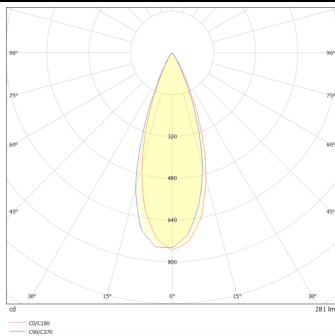

DOWNT

DOWNT is a wall light with round design emitting light downwards. With a size of Ø60mmx130mm, and a power of 4,5W, has a reflector with 38 degrees beam angle. With a real lumen output of 254lm, and an efficiency of 56.44lm/W. Is made in Die Cast Aluminium Body, Tempered Glass Cover and has an IP65 and an IK05 degree of protection. ON-OFF driver. Finished in Black color.

Scheme

Photometry

Item code	86.OW08.1331.02
Product type	Outdoor
Category	Wall Light
Family	DOWNT
Pictograms	

Product

Real power (W)	4.5
Real luminous flux (Lm)	254
Luminous efficiency (Lm/W)	56.44
Beam angle (°)	38
Life time (h)	50000h L70B10
IP	65
Electrical class insulation	Class I
Colour	Black
Chip Brand	NICHIA
Control gear included	Yes
Control gear	ON-OFF
Colour temperature (K)	3000
Colour consistency (SDCM)	SDCM<3
CRI	80
IK	IK05