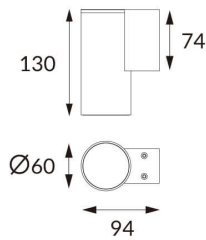

DOWNT

DOWNT is a wall light with round design emitting light downwards. With a size of Ø60mmx130mm, and a power of 4,5W, has a reflector with 38 degrees beam angle. With a real lumen output of 254lm, and an efficiency of 56.44lm/W. Is made in Die Cast Aluminium Body, Tempered Glass Cover and has an IP65 and an IK05 degree of protection. ON-OFF driver. Finished in Black color.

Scheme

Photometry

Item code	86.OW08.1331.02
Product type	Outdoor
Category	Wall Light
Family	DOWNT
Pictograms	

Product

Real power (W)	4.5
Real luminous flux (Lm)	254
Luminous efficiency (Lm/W)	56.44
Beam angle (°)	38
Life time (h)	50000h L70B10
IP	65
Electrical class insulation	Class I
Colour	Black
Chip Brand	NICHIA
Control gear included	Yes
Control gear	ON-OFF
Colour temperature (K)	3000
Colour consistency (SDCM)	SDCM<3
CRI	80
IK	IK05