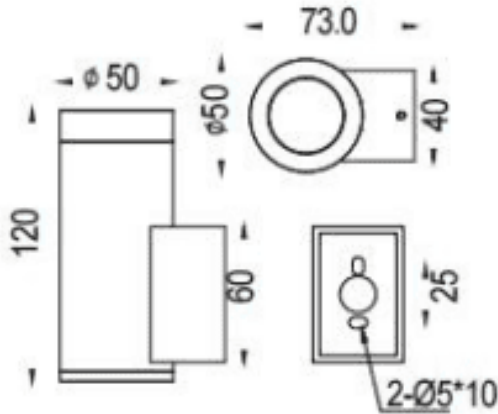

### DOWNT

Lavov wall fixture from the family DOWNT with a power of 4.5W and a 45 degrees beam angle. Finished in Black colour. Dimensions  $\phi 50 \times 73 \times 120 \text{mm}$ . With a total lumen output of 457lm and a luminous efficiency of 81lm/W. CCT 3000K. Driver ON-OFF. Made in Die Cast Aluminium Body, Tempered Glass Cover .IP65. IK05

#### Dimensions

Product dimensions (mm)  $\phi 50 \times 73 \times 120 \text{mm}$

#### Photometry

Item code	86.OW08.1331.02
Product type	Outdoor
Category	Wall Light
Family	DOWNT
Pictograms	

Product	
Real power (W)	4.5
Real luminous flux (Lm)	457
Luminous efficiency (Lm/W)	81
Beam angle (&ordm;)	45
Life time (h)	50000h L70B10
IP	IP65
Electrical class insulation	Class I
Colour	Black
Control gear included	Yes
Control gear	ON-OFF
Light source	LED
Type of LED	COB
Colour temperature (K)	3000
Colour consistency (SDCM)	SDCM<3
CRI	80
IK	IK05