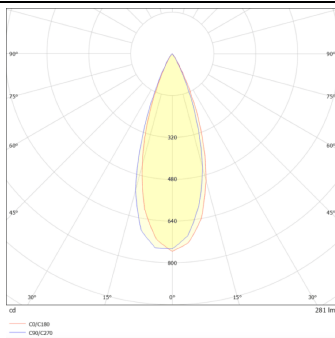

DOWNT

DOWNT is a wall light with round design emitting light downwards. With a size of Ø60mmx130mm, and a power of 4,5W, has a reflector with 38 degrees beam angle. With a real lumen output of 254lm, and an efficiency of 56.44lm/W. Is made in Die Cast Aluminium Body, Tempered Glass Cover and has an IP65 and an IK05 degree of protection. ON-OFF driver. Finished in Black color.

Item code	86.OW08.1331.02
Product type	Outdoor
Category	Wall Light
Family	DOWNT
Pictograms	

Scheme

Photometry

Product

Real power (W)	4.5
Real luminous flux (Lm)	254
Luminous efficiency (Lm/W)	56.44
Beam angle (°)	38
Life time (h)	50000h L70B10
IP	65
Electrical class insulation	Class I
Colour	Black
Chip Brand	NICHIA
Control gear included	Yes
Control gear	ON-OFF
Colour temperature (K)	3000
Colour consistency (SDCM)	SDCM<3
CRI	80
IK	IK05