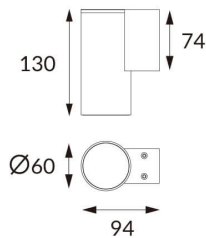

DOWNT

DOWNT is a wall light with round design emitting light downwards. With a size of Ø60mmx130mm, and a power of 4,5W, has a reflector with 38 degrees beam angle. With a real lumen output of 254lm, and an efficiency of 56.44lm/W. Is made in Die Cast Aluminium Body, Tempered Glass Cover and has an IP65 and an IK05 degree of protection. ON-OFF driver. Finished in Black color.

Item code 86.OW08.1331.02

Product type Outdoor

Category Wall Light

Family DOWNT

Pictograms

Product

Real power (W) 4.5

Real luminous flux (Lm) 254

Luminous efficiency (Lm/W) 56.44

Beam angle (°) 38

Life time (h) 50000h L70B10

IP 65

Electrical class insulation Class I

Colour Black

Chip Brand NICHIA

Control gear included Yes

Control gear ON-OFF

Colour temperature (K) 3000

Colour consistency (SDCM) SDCM<3

CRI 80

IK IK05

Scheme

Photometry