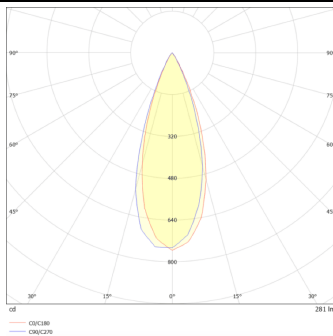

DOWNT

DOWNT is a wall light with round design emitting light downwards. With a size of Ø60mmx130mm, and a power of 4,5W, has a reflector with 38 degrees beam angle. With a real lumen output of 254lm, and an efficiency of 56.44lm/W. Is made in Die Cast Aluminium Body, Tempered Glass Cover and has an IP65 and an IK05 degree of protection. ON-OFF driver. Finished in Black color.

Scheme

Photometry

Item code	86.OW08.1331.02
Product type	Outdoor
Category	Wall Light
Family	DOWNT
Pictograms	

Product

Real power (W)	4.5
Real luminous flux (Lm)	254
Luminous efficiency (Lm/W)	56.44
Beam angle (°)	38
Life time (h)	50000h L70B10
IP	65
Electrical class insulation	Class I
Colour	Black
Chip Brand	NICHIA
Control gear included	Yes
Control gear	ON-OFF
Colour temperature (K)	3000
Colour consistency (SDCM)	SDCM<3
CRI	80
IK	IK05