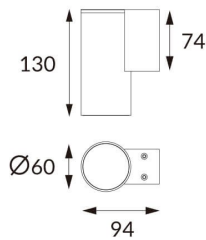

DOWNT

DOWNT is a wall light with round design emitting light downwards. With a size of Ø60mmx130mm, and a power of 4,5W, has a reflector with 38 degrees beam angle. With a real lumen output of 254lm, and an efficiency of 56.44lm/W. Is made in Die Cast Aluminium Body, Tempered Glass Cover and has an IP65 and an IK05 degree of protection. ON-OFF driver. Finished in Black color.

Item code	86.OW08.1331.02
Product type	Outdoor
Category	Wall Light
Family	DOWNT
Pictograms	

Scheme

Photometry

Product

Real power (W)	4.5
Real luminous flux (Lm)	254
Luminous efficiency (Lm/W)	56.44
Beam angle (°)	38
Life time (h)	50000h L70B10
IP	65
Electrical class insulation	Class I
Colour	Black
Chip Brand	NICHIA
Control gear included	Yes
Control gear	ON-OFF
Colour temperature (K)	3000
Colour consistency (SDCM)	SDCM<3
CRI	80
IK	IK05