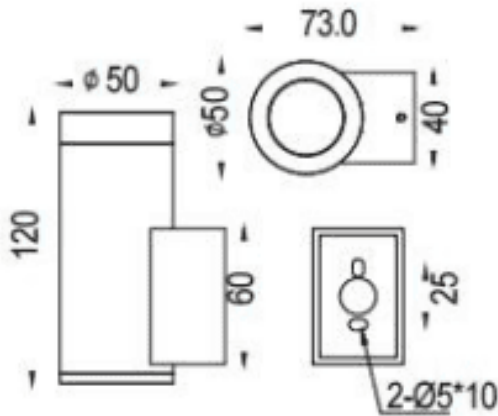

DOWNT

Lavov wall fixture from the family DOWNT with a power of 4.5W and a 45 degrees beam angle. Finished in Black colour. Dimensions $\phi 50 \times 73 \times 120 \text{mm}$. With a total lumen output of 457lm and a luminous efficiency of 81lm/W. CCT 3000K. Driver ON-OFF. Made in Die Cast Aluminium Body, Tempered Glass Cover .IP65. IK05

Dimensions

Product dimensions (mm) $\phi 50 \times 73 \times 120 \text{mm}$

Scheme

Photometry

Item code	86.OW08.1331.02
Product type	Outdoor
Category	Wall Light
Family	DOWNT
Pictograms	

Product	
Real power (W)	4.5
Real luminous flux (Lm)	457
Luminous efficiency (Lm/W)	81
Beam angle (°)	45
Life time (h)	50000h L70B10
IP	IP65
Electrical class insulation	Class I
Colour	Black
Control gear included	Yes
Control gear	ON-OFF
Light source	LED
Type of LED	COB
Colour temperature (K)	3000
Colour consistency (SDCM)	SDCM3
CRI	80
IK	IK05