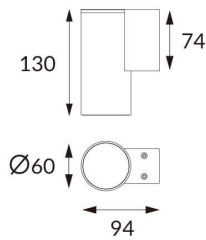

### DOWNT

DOWNT is a wall light with round design emitting light downwards. With a size of Ø60mmx130mm, and a power of 4,5W, has a reflector with 38 degrees beam angle. With a real lumen output of 254lm, and an efficiency of 56.44lm/W. Is made in Die Cast Aluminium Body, Tempered Glass Cover and has an IP65 and an IK05 degree of protection. ON-OFF driver. Finished in Grey color.

### Photometry

<b>Item code</b>	<b>86.OW08.1331.03</b>
<b>Product type</b>	<b>Outdoor</b>
<b>Category</b>	<b>Wall Light</b>
<b>Family</b>	<b>DOWNT</b>
<b>Pictograms</b>	

### Product

<b>Real power (W)</b>	<b>4.5</b>
<b>Real luminous flux (Lm)</b>	<b>254</b>
<b>Luminous efficiency (Lm/W)</b>	<b>56.44</b>
<b>Beam angle (°)</b>	<b>38</b>
<b>Life time (h)</b>	<b>50000h L70B10</b>
<b>IP</b>	<b>65</b>
<b>Electrical class insulation</b>	<b>Class I</b>
<b>Colour</b>	<b>Grey</b>
<b>Chip Brand</b>	<b>NICHIA</b>
<b>Control gear included</b>	<b>Yes</b>
<b>Control gear</b>	<b>ON-OFF</b>
<b>Colour temperature (K)</b>	<b>3000</b>
<b>Colour consistency (SDCM)</b>	<b>SDCM&lt;3</b>
<b>CRI</b>	<b>80</b>
<b>IK</b>	<b>IK05</b>