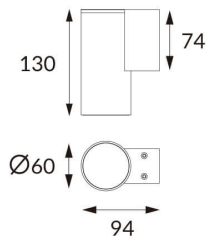

DOWNT

DOWNT is a wall light with round design emitting light downwards. With a size of Ø60mmx130mm, and a power of 4,5W, has a reflector with 38 degrees beam angle. With a real lumen output of 254lm, and an efficiency of 56.44lm/W. Is made in Die Cast Aluminium Body, Tempered Glass Cover and has an IP65 and an IK05 degree of protection. ON-OFF driver. Finished in Grey color.

Item code 86.OW08.1331.03

Product type Outdoor

Category Wall Light

Family DOWNT

Pictograms

Scheme

Photometry

Product

Real power (W) 4.5

Real luminous flux (Lm) 254

Luminous efficiency (Lm/W) 56.44

Beam angle (°) 38

Life time (h) 50000h L70B10

IP 65

Electrical class insulation Class I

Colour Grey