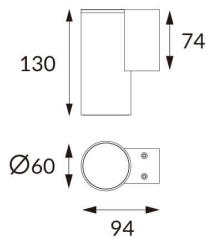

DOWNT

DOWNT is a wall light with round design emitting light downwards. With a size of $\text{\O}60\text{mm} \times 130\text{mm}$, and a power of 4,5W, has a reflector with 38 degrees beam angle. With a real lumen output of 254lm, and an efficiency of 56.44lm/W. Is made in Die Cast Aluminium Body, Tempered Glass Cover and has an IP65 and an IK05 degree of protection. ON-OFF driver. Finished in Grey color.

Item code 86.OW08.1331.03

Product type Outdoor

Category Wall Light

Family DOWNT

Pictograms

Scheme

Photometry

Product

Real power (W) 4.5

Real luminous flux (Lm) 254

Luminous efficiency (Lm/W) 56.44

Beam angle (°) 38

Life time (h) 50000h L70B10

IP 65

Electrical class insulation Class I

Colour Grey