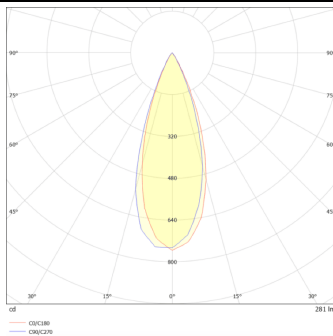

Photometry

Product

Real power (W) 4.5

Real luminous flux (Lm) 254

Luminous efficiency (Lm/W) 56.44

Beam angle (°) 38

Life time (h) 50000h L70B10

IP 65

Electrical class insulation Class I

Colour Grey

Chip Brand NICHIA

Control gear included Yes

Control gear ON-OFF

Colour temperature (K) 3000

Colour consistency (SDCM) SDCM<3

CRI 80

IK IK05