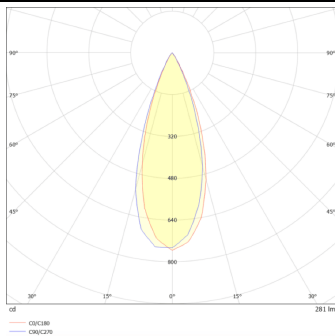

Photometry

Product

Real power (W) 4.5

Real luminous flux (Lm) 254

Luminous efficiency (Lm/W) 56.44

Beam angle (°) 38

Life time (h) 50000h L70B10

IP 65

Electrical class insulation Class I

Colour Grey

Chip Brand NICHIA

Control gear included Yes

Control gear ON-OFF

Colour temperature (K) 3000

Colour consistency (SDCM) SDCM<3

CRI 80

IK IK05