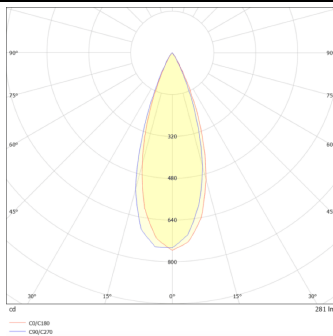

Photometry

Item code	86.OW08.1331.03
Product type	Outdoor
Category	Wall Light
Family	DOWNT
Pictograms	

Product

Real power (W)	4.5
Real luminous flux (Lm)	254
Luminous efficiency (Lm/W)	56.44
Beam angle (°)	38
Life time (h)	50000h L70B10
IP	65
Electrical class insulation	Class I
Colour	Grey
Chip Brand	NICHIA
Control gear included	Yes
Control gear	ON-OFF
Colour temperature (K)	3000
Colour consistency (SDCM)	SDCM<3
CRI	80
IK	IK05