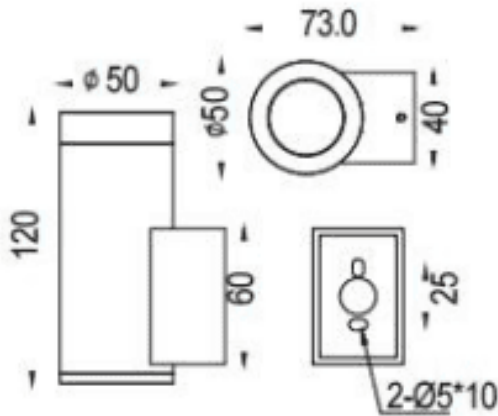

DOWNT

Lavov wall fixture from the family DOWNT with a power of 4.5W and a 45 degrees beam angle. Finished in Grey colour. Dimensions $\phi 50 \times 73 \times 120 \text{mm}$. With a total lumen output of 457lm and a luminous efficiency of 81lm/W. CCT 3000K. Driver ON-OFF. Made in Die Cast Aluminium Body, Tempered Glass Cover .IP65. IK05

Dimensions

Product dimensions (mm) $\phi 50 \times 73 \times 120 \text{mm}$

Scheme

Photometry

Item code	86.OW08.1331.03
Product type	Outdoor
Category	Wall Light
Family	DOWNT
Pictograms	

Product	
Real power (W)	4.5
Real luminous flux (Lm)	457
Luminous efficiency (Lm/W)	81
Beam angle (°)	45
Life time (h)	50000h L70B10
IP	IP65
Electrical class insulation	Class I
Colour	Grey
Control gear included	Yes
Control gear	ON-OFF
Light source	LED
Type of LED	COB
Colour temperature (K)	3000
Colour consistency (SDCM)	SDCM3
CRI	80
IK	IK05