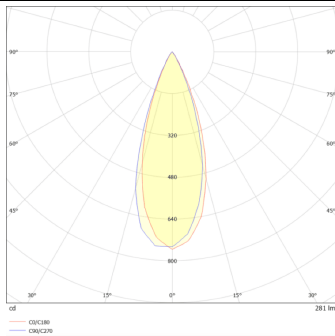

Photometry

Product

Real power (W) 4.5

Real luminous flux (Lm) 254

Luminous efficiency (Lm/W) 56.44

Beam angle (°) 38

Life time (h) 50000h L70B10

IP 65

Electrical class insulation Class I

Colour Grey

Chip Brand NICHIA

Control gear included Yes

Control gear ON-OFF

Colour temperature (K) 3000

Colour consistency (SDCM) SDCM<3

CRI 80

IK IK05