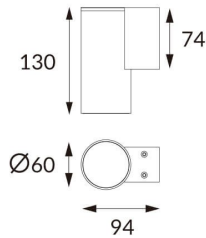

DOWNT

DOWNT is a wall light with round design emitting light downwards. With a size of Ø60mmx130mm, and a power of 4,5W, has a reflector with 38 degrees beam angle. With a real lumen output of 254lm, and an efficiency of 56.44lm/W. Is made in Die Cast Aluminium Body, Tempered Glass Cover and has an IP65 and an IK05 degree of protection. ON-OFF driver. Finished in Grey color.

Item code 86.OW08.1331.03

Product type Outdoor

Category Wall Light

Family DOWNT

Pictograms

Scheme

Photometry

Product

Real power (W) 4.5

Real luminous flux (Lm) 254

Luminous efficiency (Lm/W) 56.44

Beam angle (°) 38

Life time (h) 50000h L70B10

IP 65

Electrical class insulation Class I

Colour Grey