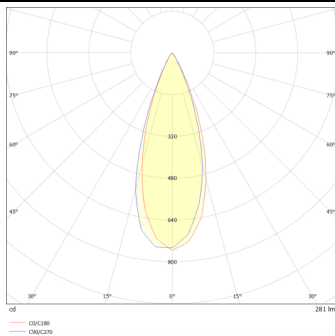

Photometry

Item code	86.OW08.1333.01
Product type	Outdoor
Category	Wall Light
Family	DOWNT
Pictograms	

Product

Real power (W)	4.5
Real luminous flux (Lm)	254
Luminous efficiency (Lm/W)	56.44
Beam angle (°)	38
Life time (h)	50000h L70B10
IP	65
Electrical class insulation	Class I
Colour	White
Chip Brand	NICHIA
Control gear included	Yes
Control gear	DALI
Colour temperature (K)	3000
Colour consistency (SDCM)	SDCM<3
CRI	80
IK	IK05