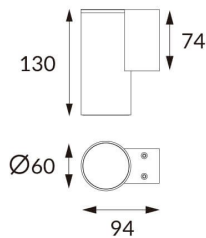

### DOWNT

DOWNT is a wall light with round design emitting light downwards. With a size of Ø60mmx130mm, and a power of 4,5W, has a reflector with 38 degrees beam angle. With a real lumen output of 254lm, and an efficiency of 56.44lm/W. Is made in Die Cast Aluminium Body, Tempered Glass Cover and has an IP65 and an IK05 degree of protection. DALI driver. Finished in White color.

### Photometry

<b>Item code</b>	<b>86.OW08.1333.01</b>
<b>Product type</b>	<b>Outdoor</b>
<b>Category</b>	<b>Wall Light</b>
<b>Family</b>	<b>DOWNT</b>
<b>Pictograms</b>	

### Product

<b>Real power (W)</b>	<b>4.5</b>
<b>Real luminous flux (Lm)</b>	<b>254</b>
<b>Luminous efficiency (Lm/W)</b>	<b>56.44</b>
<b>Beam angle (°)</b>	<b>38</b>
<b>Life time (h)</b>	<b>50000h L70B10</b>
<b>IP</b>	<b>65</b>
<b>Electrical class insulation</b>	<b>Class I</b>
<b>Colour</b>	<b>White</b>
<b>Chip Brand</b>	<b>NICHIA</b>
<b>Control gear included</b>	<b>Yes</b>
<b>Control gear</b>	<b>DALI</b>
<b>Colour temperature (K)</b>	<b>3000</b>
<b>Colour consistency (SDCM)</b>	<b>SDCM&lt;3</b>
<b>CRI</b>	<b>80</b>
<b>IK</b>	<b>IK05</b>