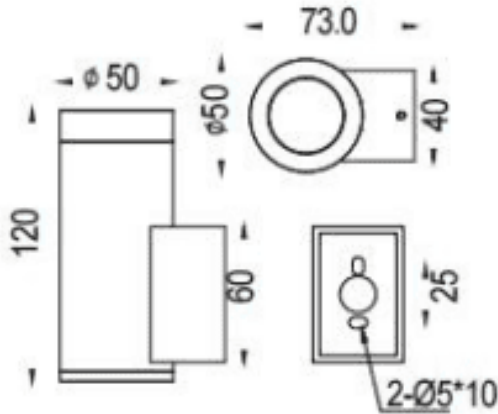

DOWNT

Lavov wall fixture from the family DOWNT with a power of 4.5W and a 36 degrees beam angle. Finished in White colour. Dimensions $\phi 50 \times 73 \times 120 \text{mm}$. With a total lumen output of 457lm and a luminous efficiency of 81lm/W. CCT 3000K. Driver DALI. Made in Die Cast Aluminium Body, Tempered Glass Cover .IP65. IK05

Dimensions

Product dimensions (mm) $\phi 50 \times 73 \times 120 \text{mm}$

Scheme

Photometry

Item code	86.OW08.1333.01
Product type	Outdoor
Category	Wall Light
Family	DOWNT
Pictograms	

Product	
Real power (W)	4.5
Real luminous flux (Lm)	457
Luminous efficiency (Lm/W)	81
Beam angle (°)	36
Life time (h)	50000h L70B10
IP	IP65
Electrical class insulation	Class I
Colour	White
Control gear included	Yes
Control gear	DALI
Light source	LED
Type of LED	COB
Colour temperature (K)	3000
Colour consistency (SDCM)	SDCM3
CRI	80
IK	IK05