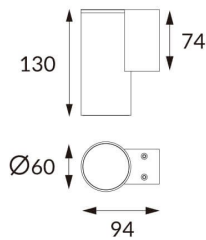

### DOWNT

DOWNT is a wall light with round design emitting light downwards. With a size of Ø60mmx130mm, and a power of 4,5W, has a reflector with 38 degrees beam angle. With a real lumen output of 254lm, and an efficiency of 56.44lm/W. Is made in Die Cast Aluminium Body, Tempered Glass Cover and has an IP65 and an IK05 degree of protection. DALI driver. Finished in White color.

<b>Item code</b>	<b>86.OW08.1333.01</b>
<b>Product type</b>	<b>Outdoor</b>
<b>Category</b>	<b>Wall Light</b>
<b>Family</b>	<b>DOWNT</b>
<b>Pictograms</b>	

### Photometry

<b>Product</b>	
<b>Real power (W)</b>	<b>4.5</b>
<b>Real luminous flux (Lm)</b>	<b>254</b>
<b>Luminous efficiency (Lm/W)</b>	<b>56.44</b>
<b>Beam angle (°)</b>	<b>38</b>
<b>Life time (h)</b>	<b>50000h L70B10</b>
<b>IP</b>	<b>65</b>
<b>Electrical class insulation</b>	<b>Class I</b>
<b>Colour</b>	<b>White</b>
<b>Chip Brand</b>	<b>NICHIA</b>
<b>Control gear included</b>	<b>Yes</b>
<b>Control gear</b>	<b>DALI</b>
<b>Colour temperature (K)</b>	<b>3000</b>
<b>Colour consistency (SDCM)</b>	<b>SDCM&lt;3</b>
<b>CRI</b>	<b>80</b>
<b>IK</b>	<b>IK05</b>