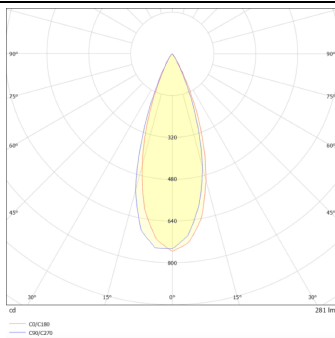

### DOWNT

DOWNT is a wall light with round design emitting light downwards. With a size of Ø60mmx130mm, and a power of 4,5W, has a reflector with 38 degrees beam angle. With a real lumen output of 254lm, and an efficiency of 56.44lm/W. Is made in Die Cast Aluminium Body, Tempered Glass Cover and has an IP65 and an IK05 degree of protection. DALI driver. Finished in White color.

### Photometry

<b>Product</b>	
<b>Real power (W)</b>	<b>4.5</b>
<b>Real luminous flux (Lm)</b>	<b>254</b>
<b>Luminous efficiency (Lm/W)</b>	<b>56.44</b>
<b>Beam angle (°)</b>	<b>38</b>
<b>Life time (h)</b>	<b>50000h L70B10</b>
<b>IP</b>	<b>65</b>
<b>Electrical class insulation</b>	<b>Class I</b>
<b>Colour</b>	<b>White</b>
<b>Chip Brand</b>	<b>NICHIA</b>
<b>Control gear included</b>	<b>Yes</b>
<b>Control gear</b>	<b>DALI</b>
<b>Colour temperature (K)</b>	<b>3000</b>
<b>Colour consistency (SDCM)</b>	<b>SDCM&lt;3</b>
<b>CRI</b>	<b>80</b>
<b>IK</b>	<b>IK05</b>