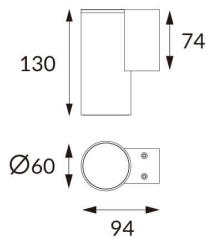

DOWNT

DOWNT is a wall light with round design emitting light downwards. With a size of Ø60mmx130mm, and a power of 4,5W, has a reflector with 38 degrees beam angle. With a real lumen output of 254lm, and an efficiency of 56.44lm/W. Is made in Die Cast Aluminium Body, Tempered Glass Cover and has an IP65 and an IK05 degree of protection. DALI driver. Finished in Black color.

Item code 86.OW08.1333.02

Product type Outdoor

Category Wall Light

Family DOWNT

Pictograms

Scheme

Photometry

Product

Real power (W) 4.5

Real luminous flux (Lm) 254

Luminous efficiency (Lm/W) 56.44

Beam angle (°) 38

Life time (h) 50000h L70B10

IP 65

Electrical class insulation Class I

Colour Black

Chip Brand NICHIA

Control gear included Yes

Control gear DALI

Colour temperature (K) 3000

Colour consistency (SDCM) SDCM<3

CRI 80

IK IK05