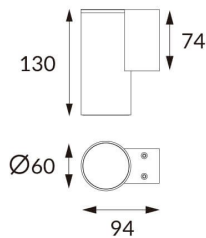

DOWNT

DOWNT is a wall light with round design emitting light downwards. With a size of $\text{Ø}60\text{mm} \times 130\text{mm}$, and a power of 4,5W, has a reflector with 38 degrees beam angle. With a real lumen output of 254lm, and an efficiency of 56.44lm/W. Is made in Die Cast Aluminium Body, Tempered Glass Cover and has an IP65 and an IK05 degree of protection. DALI driver. Finished in Black color.

Scheme

Photometry

Item code	86.OW08.1333.02
Product type	Outdoor
Category	Wall Light
Family	DOWNT
Pictograms	

Product

Real power (W)	4.5
Real luminous flux (Lm)	254
Luminous efficiency (Lm/W)	56.44
Beam angle (°)	38
Life time (h)	50000h L70B10
IP	65
Electrical class insulation	Class I
Colour	Black
Chip Brand	NICHIA
Control gear included	Yes
Control gear	DALI
Colour temperature (K)	3000
Colour consistency (SDCM)	SDCM<3
CRI	80
IK	IK05