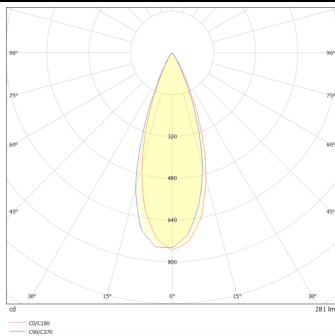

DOWNT

DOWNT is a wall light with round design emitting light downwards. With a size of Ø60mmx130mm, and a power of 4,5W, has a reflector with 38 degrees beam angle. With a real lumen output of 254lm, and an efficiency of 56.44lm/W. Is made in Die Cast Aluminium Body, Tempered Glass Cover and has an IP65 and an IK05 degree of protection. DALI driver. Finished in Black color.

Scheme

Photometry

Item code	86.OW08.1333.02
Product type	Outdoor
Category	Wall Light
Family	DOWNT
Pictograms	

Product

Real power (W)	4.5
Real luminous flux (Lm)	254
Luminous efficiency (Lm/W)	56.44
Beam angle (°)	38
Life time (h)	50000h L70B10
IP	65
Electrical class insulation	Class I
Colour	Black
Chip Brand	NICHIA
Control gear included	Yes
Control gear	DALI
Colour temperature (K)	3000
Colour consistency (SDCM)	SDCM<3
CRI	80
IK	IK05