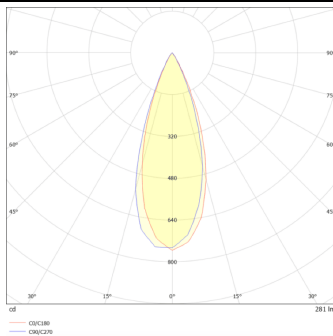

### DOWNT

DOWNT is a wall light with round design emitting light downwards. With a size of Ø60mmx130mm, and a power of 4,5W, has a reflector with 38 degrees beam angle. With a real lumen output of 254lm, and an efficiency of 56.44lm/W. Is made in Die Cast Aluminium Body, Tempered Glass Cover and has an IP65 and an IK05 degree of protection. DALI driver. Finished in Black color.

### Photometry