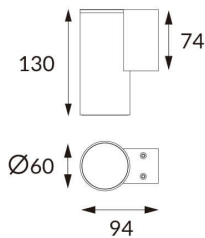

DOWNT

DOWNT is a wall light with round design emitting light downwards. With a size of Ø60mmx130mm, and a power of 4,5W, has a reflector with 38 degrees beam angle. With a real lumen output of 254lm, and an efficiency of 56.44lm/W. Is made in Die Cast Aluminium Body, Tempered Glass Cover and has an IP65 and an IK05 degree of protection. DALI driver. Finished in Black color.

Scheme

Photometry

Item code	86.OW08.1333.02
Product type	Outdoor
Category	Wall Light
Family	DOWNT
Pictograms	

Product

Real power (W)	4.5
Real luminous flux (Lm)	254
Luminous efficiency (Lm/W)	56.44
Beam angle (°)	38
Life time (h)	50000h L70B10
IP	65
Electrical class insulation	Class I
Colour	Black
Chip Brand	NICHIA
Control gear included	Yes
Control gear	DALI
Colour temperature (K)	3000
Colour consistency (SDCM)	SDCM<3
CRI	80
IK	IK05