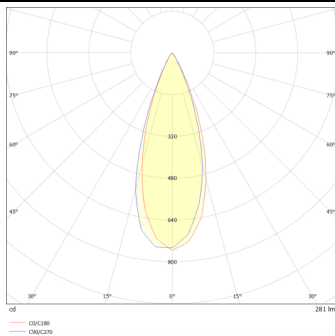

DOWNT

DOWNT is a wall light with round design emitting light downwards. With a size of $\text{Ø}60\text{mm} \times 130\text{mm}$, and a power of 4,5W, has a reflector with 38 degrees beam angle. With a real lumen output of 254lm, and an efficiency of 56.44lm/W. Is made in Die Cast Aluminium Body, Tempered Glass Cover and has an IP65 and an IK05 degree of protection. DALI driver. Finished in Black color.

Scheme

Photometry

Item code	86.OW08.1333.02
Product type	Outdoor
Category	Wall Light
Family	DOWNT
Pictograms	

Product

Real power (W)	4.5
Real luminous flux (Lm)	254
Luminous efficiency (Lm/W)	56.44
Beam angle (°)	38
Life time (h)	50000h L70B10
IP	65
Electrical class insulation	Class I
Colour	Black
Chip Brand	NICHIA
Control gear included	Yes
Control gear	DALI
Colour temperature (K)	3000
Colour consistency (SDCM)	SDCM<3
CRI	80
IK	IK05