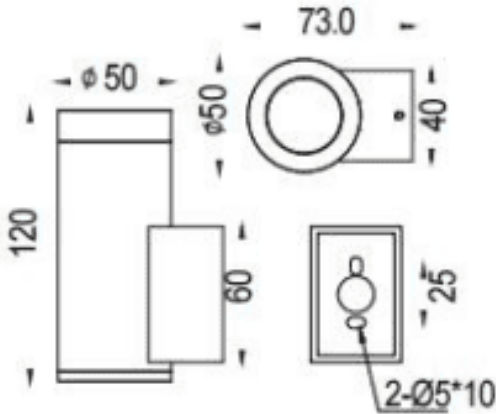

DOWNT

Lavov wall fixture from the family DOWNT with a power of 10W and a 15 degrees beam angle. Finished in Black colour. Dimensions Ø60X83X140mm.. With a total lumen output of 800lm and a luminous efficiency of 80lm/W. CCT 3000K. Driver ON-OFF. Made in Die Cast Aluminium Body, Tempered Glass Cover .IP65. IK05

Dimensions

Product dimensions (mm) **ø50x73x120mm**

Scheme

Photometry

Item code	86.OW08.1333.02
Product type	Outdoor
Category	Wall Light
Family	DOWNT
Pictograms	

Product	
Real power (W)	4.5
Real luminous flux (Lm)	457
Luminous efficiency (Lm/W)	81
Beam angle (°)	36
Life time (h)	50000h L70B10
IP	IP65
Electrical class insulation	Class I
Colour	Black
Control gear included	Yes
Control gear	DALI
Light source	LED
Type of LED	COB
Colour temperature (K)	3000
Colour consistency (SDCM)	SDCM3
CRI	80
IK	IK05