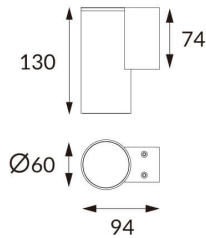

DOWNT

DOWNT is a wall light with round design emitting light downwards. With a size of Ø60mmx130mm, and a power of 4,5W, has a reflector with 38 degrees beam angle. With a real lumen output of 254lm, and an efficiency of 56.44lm/W. Is made in Die Cast Aluminium Body, Tempered Glass Cover and has an IP65 and an IK05 degree of protection. DALI driver. Finished in Black color.

Item code 86.OW08.1333.02

Product type Outdoor

Category Wall Light

Family DOWNT

Pictograms

Product

Real power (W) 4.5

Real luminous flux (Lm) 254

Luminous efficiency (Lm/W) 56.44

Beam angle (°) 38

Life time (h) 50000h L70B10

IP 65

Electrical class insulation Class I

Colour Black

Chip Brand NICHIA

Control gear included Yes

Control gear DALI

Colour temperature (K) 3000

Colour consistency (SDCM) SDCM<3

CRI 80

IK IK05

Scheme

Photometry