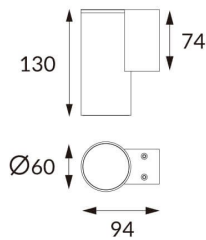

DOWNT

DOWNT is a wall light with round design emitting light downwards. With a size of Ø60mmx130mm, and a power of 4,5W, has a reflector with 38 degrees beam angle. With a real lumen output of 254lm, and an efficiency of 56.44lm/W. Is made in Die Cast Aluminium Body, Tempered Glass Cover and has an IP65 and an IK05 degree of protection. DALI driver. Finished in Grey color.

Item code	86.OW08.1333.03
Product type	Outdoor
Category	Wall Light
Family	DOWNT
Pictograms	

Scheme

Photometry

Product	
Real power (W)	4.5
Real luminous flux (Lm)	254
Luminous efficiency (Lm/W)	56.44
Beam angle (°)	38
Life time (h)	50000h L70B10
IP	65
Electrical class insulation	Class I
Colour	Grey
Chip Brand	NICHIA
Control gear included	Yes
Control gear	DALI
Colour temperature (K)	3000
Colour consistency (SDCM)	SDCM<3
CRI	80
IK	IK05