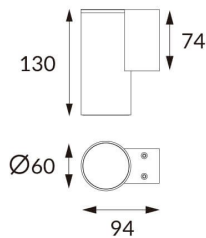

### DOWNT

DOWNT is a wall light with round design emitting light downwards. With a size of Ø60mmx130mm, and a power of 4,5W, has a reflector with 38 degrees beam angle. With a real lumen output of 254lm, and an efficiency of 56.44lm/W. Is made in Die Cast Aluminium Body, Tempered Glass Cover and has an IP65 and an IK05 degree of protection. DALI driver. Finished in Grey color.

### Photometry

<b>Item code</b>	<b>86.OW08.1333.03</b>
<b>Product type</b>	<b>Outdoor</b>
<b>Category</b>	<b>Wall Light</b>
<b>Family</b>	<b>DOWNT</b>
<b>Pictograms</b>	

### Product

<b>Real power (W)</b>	<b>4.5</b>
<b>Real luminous flux (Lm)</b>	<b>254</b>
<b>Luminous efficiency (Lm/W)</b>	<b>56.44</b>
<b>Beam angle (°)</b>	<b>38</b>
<b>Life time (h)</b>	<b>50000h L70B10</b>
<b>IP</b>	<b>65</b>
<b>Electrical class insulation</b>	<b>Class I</b>
<b>Colour</b>	<b>Grey</b>
<b>Chip Brand</b>	<b>NICHIA</b>
<b>Control gear included</b>	<b>Yes</b>
<b>Control gear</b>	<b>DALI</b>
<b>Colour temperature (K)</b>	<b>3000</b>
<b>Colour consistency (SDCM)</b>	<b>SDCM&lt;3</b>
<b>CRI</b>	<b>80</b>
<b>IK</b>	<b>IK05</b>