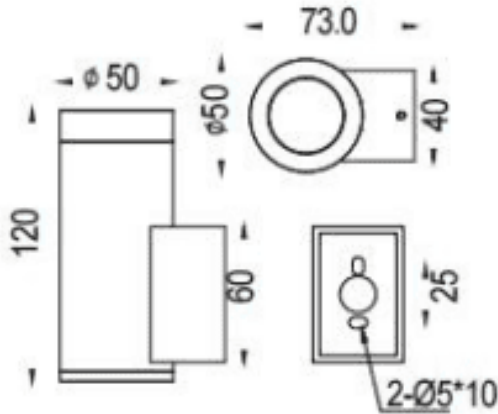

### DOWNT

Lavov wall fixture from the family DOWNT with a power of 4.5W and a 36 degrees beam angle. Finished in Grey colour. Dimensions  $\phi 50 \times 73 \times 120 \text{mm}$ . With a total lumen output of 457lm and a luminous efficiency of 81lm/W. CCT 3000K. Driver DALI. Made in Die Cast Aluminium Body, Tempered Glass Cover .IP65. IK05

#### Dimensions

Product dimensions (mm)  $\phi 50 \times 73 \times 120 \text{mm}$

#### Photometry

Item code	86.OW08.1333.03
Product type	Outdoor
Category	Wall Light
Family	DOWNT
Pictograms	

Product	
Real power (W)	4.5
Real luminous flux (Lm)	457
Luminous efficiency (Lm/W)	81
Beam angle (°)	36
Life time (h)	50000h L70B10
IP	IP65
Electrical class insulation	Class I
Colour	Grey
Control gear included	Yes
Control gear	DALI
Light source	LED
Type of LED	COB
Colour temperature (K)	3000
Colour consistency (SDCM)	SDCM3
CRI	80
IK	IK05