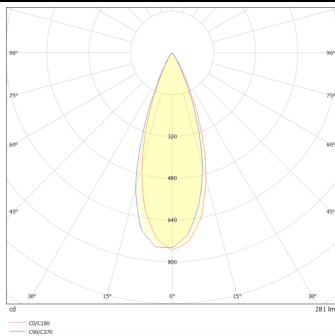

Photometry

Item code	86.OW08.1333.03
Product type	Outdoor
Category	Wall Light
Family	DOWNT
Pictograms	

Product

Real power (W)	4.5
Real luminous flux (Lm)	254
Luminous efficiency (Lm/W)	56.44
Beam angle (°)	38
Life time (h)	50000h L70B10
IP	65
Electrical class insulation	Class I
Colour	Grey
Chip Brand	NICHIA
Control gear included	Yes
Control gear	DALI
Colour temperature (K)	3000
Colour consistency (SDCM)	SDCM<3
CRI	80
IK	IK05