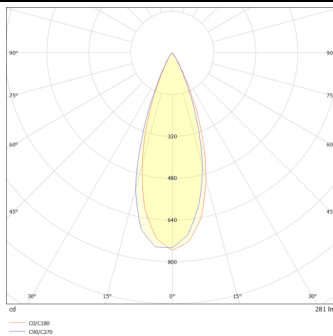

Photometry

Item code	86.OW08.1333.03
Product type	Outdoor
Category	Wall Light
Family	DOWNT
Pictograms	

Product

Real power (W)	4.5
Real luminous flux (Lm)	254
Luminous efficiency (Lm/W)	56.44
Beam angle (°)	38
Life time (h)	50000h L70B10
IP	65
Electrical class insulation	Class I
Colour	Grey
Chip Brand	NICHIA
Control gear included	Yes
Control gear	DALI
Colour temperature (K)	3000
Colour consistency (SDCM)	SDCM<3
CRI	80
IK	IK05