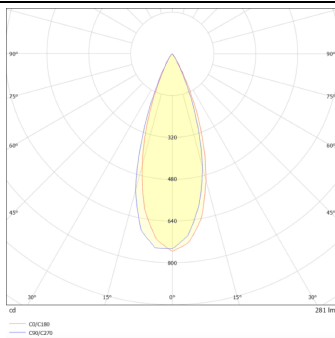

DOWNT

DOWNT is a wall light with round design emitting light downwards. With a size of Ø60mmx130mm, and a power of 4,5W, has a reflector with 38 degrees beam angle. With a real lumen output of 254lm, and an efficiency of 56.44lm/W. Is made in Die Cast Aluminium Body, Tempered Glass Cover and has an IP65 and an IK05 degree of protection. DALI driver. Finished in Grey color.

Item code	86.OW08.1333.03
Product type	Outdoor
Category	Wall Light
Family	DOWNT
Pictograms	

Scheme

Photometry

Product	
Real power (W)	4.5
Real luminous flux (Lm)	254
Luminous efficiency (Lm/W)	56.44
Beam angle (°)	38
Life time (h)	50000h L70B10
IP	65
Electrical class insulation	Class I
Colour	Grey
Chip Brand	NICHIA
Control gear included	Yes
Control gear	DALI
Colour temperature (K)	3000
Colour consistency (SDCM)	SDCM<3
CRI	80
IK	IK05