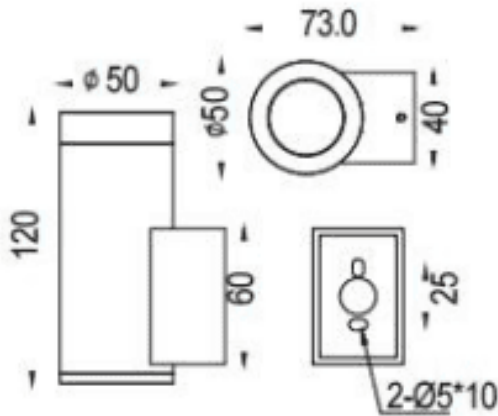

DOWNT

Lavov wall fixture from the family DOWNT with a power of 4.5W and a 60 degrees beam angle. Finished in White colour. Dimensions $\phi 50 \times 73 \times 120 \text{mm}$. With a total lumen output of 457lm and a luminous efficiency of 81lm/W. CCT 3000K. Driver ON-OFF. Made in Die Cast Aluminium Body, Tempered Glass Cover .IP65. IK05

Dimensions

Product dimensions (mm) $\phi 50 \times 73 \times 120 \text{mm}$

Scheme

Item code	86.OW08.1341.01
Product type	Outdoor
Category	Wall Light
Family	DOWNT
Pictograms	

Product	
Real power (W)	4.5
Real luminous flux (Lm)	457
Luminous efficiency (Lm/W)	81
Beam angle (°)	60
Life time (h)	50000h L70B10
IP	IP65
Electrical class insulation	Class I
Colour	White
Control gear included	Yes
Control gear	ON-OFF
Light source	LED
Type of LED	COB
Colour temperature (K)	3000
Colour consistency (SDCM)	SDCM3
CRI	80
IK	IK05