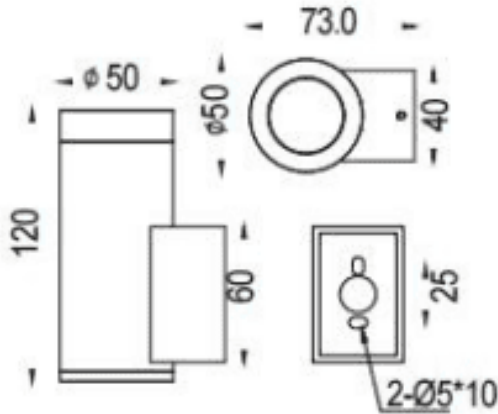

DOWNT

Lavov wall fixture from the family DOWNT with a power of 4.5W and a 60 degrees beam angle. Finished in Black colour. Dimensions $\phi 50 \times 73 \times 120 \text{ mm}$. With a total lumen output of 457lm and a luminous efficiency of 81lm/W. CCT 3000K. Driver ON-OFF. Made in Die Cast Aluminium Body, Tempered Glass Cover. IP65. IK05

Dimensions

Product dimensions (mm) $\phi 50 \times 73 \times 120 \text{ mm}$

Scheme

Item code	86.OW08.1341.02
Product type	Outdoor
Category	Wall Light
Family	DOWNT
Pictograms	

Product	
Real power (W)	4.5
Real luminous flux (Lm)	457
Luminous efficiency (Lm/W)	81
Beam angle (°)	60
Life time (h)	50000h L70B10
IP	IP65
Electrical class insulation	Class I
Colour	Black
Control gear included	Yes
Control gear	ON-OFF
Light source	LED
Type of LED	COB
Colour temperature (K)	3000
Colour consistency (SDCM)	SDCM3
CRI	80
IK	IK05