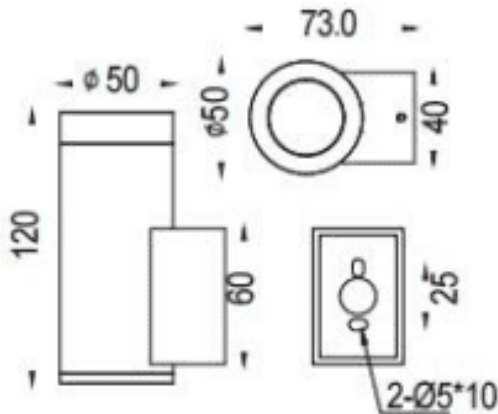

DOWNT

Lavov wall fixture from the family DOWNT with a power of 4.5W and a 60 degrees beam angle. Finished in Grey colour. Dimensions $\phi 50 \times 73 \times 120 \text{mm}$. With a total lumen output of 457lm and a luminous efficiency of 81lm/W. CCT 3000K. Driver ON-OFF. Made in Die Cast Aluminium Body, Tempered Glass Cover .IP65. IK05

Dimensions

Product dimensions (mm) $\phi 50 \times 73 \times 120 \text{mm}$

Scheme

Item code	86.OW08.1341.03
Product type	Outdoor
Category	Wall Light
Family	DOWNT
Pictograms	

Product	
Real power (W)	4.5
Real luminous flux (Lm)	457
Luminous efficiency (Lm/W)	81
Beam angle (°)	60
Life time (h)	50000h L70B10
IP	IP65
Electrical class insulation	Class I
Colour	Grey
Control gear included	Yes
Control gear	ON-OFF
Light source	LED
Type of LED	COB
Colour temperature (K)	3000
Colour consistency (SDCM)	SDCM3
CRI	80
IK	IK05