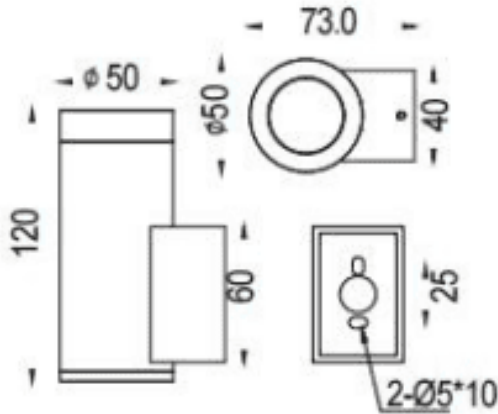

### DOWNT

Lavov wall fixture from the family DOWNT with a power of 4.5W and a 60 degrees beam angle. Finished in White colour. Dimensions  $\phi 50 \times 73 \times 120 \text{ mm}$ . With a total lumen output of 457lm and a luminous efficiency of 81lm/W. CCT 3000K. Driver DALI. Made in Die Cast Aluminium Body, Tempered Glass Cover .IP65. IK05

#### Dimensions

Product dimensions (mm)  $\phi 50 \times 73 \times 120 \text{ mm}$

#### Scheme

Item code	86.OW08.1343.01
Product type	Outdoor
Category	Wall Light
Family	DOWNT
Pictograms	

Product	
Real power (W)	4.5
Real luminous flux (Lm)	457
Luminous efficiency (Lm/W)	81
Beam angle (°)	60
Life time (h)	50000h L70B10
IP	IP65
Electrical class insulation	Class I
Colour	White
Control gear included	Yes
Control gear	DALI
Light source	LED
Type of LED	COB
Colour temperature (K)	3000
Colour consistency (SDCM)	SDCM3
CRI	80
IK	IK05