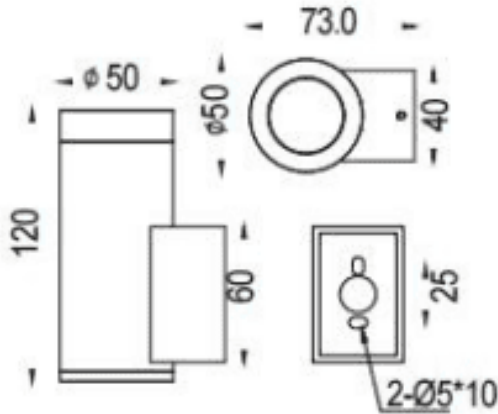

DOWNT

Lavov wall fixture from the family DOWNT with a power of 4.5W and a 60 degrees beam angle. Finished in Black colour. Dimensions $\phi 50 \times 73 \times 120 \text{mm}$. With a total lumen output of 457lm and a luminous efficiency of 81lm/W. CCT 3000K. Driver DALI. Made in Die Cast Aluminium Body, Tempered Glass Cover .IP65. IK05

Dimensions

Product dimensions (mm) $\phi 50 \times 73 \times 120 \text{mm}$

Scheme

Item code	86.OW08.1343.02
Product type	Outdoor
Category	Wall Light
Family	DOWNT
Pictograms	

Product	
Real power (W)	4.5
Real luminous flux (Lm)	457
Luminous efficiency (Lm/W)	81
Beam angle (°)	60
Life time (h)	50000h L70B10
IP	IP65
Electrical class insulation	Class I
Colour	Black
Control gear included	Yes
Control gear	DALI
Light source	LED
Type of LED	COB
Colour temperature (K)	3000
Colour consistency (SDCM)	SDCM3
CRI	80
IK	IK05