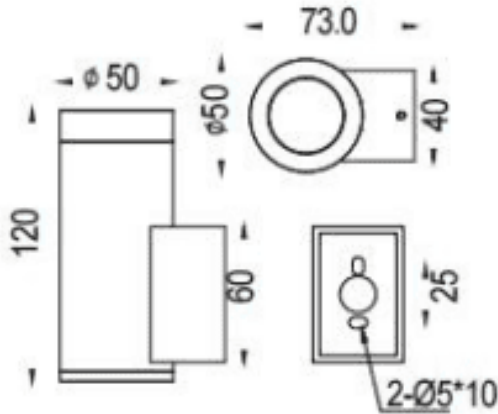

DOWNT

Lavov wall fixture from the family DOWNT with a power of 4.5W and a 60 degrees beam angle. Finished in Grey colour. Dimensions $\phi 50 \times 73 \times 120 \text{mm}$. With a total lumen output of 457lm and a luminous efficiency of 81lm/W. CCT 3000K. Driver DALI. Made in Die Cast Aluminium Body, Tempered Glass Cover .IP65. IK05

Dimensions

Product dimensions (mm) $\phi 50 \times 73 \times 120 \text{mm}$

Scheme

Item code	86.OW08.1343.03
Product type	Outdoor
Category	Wall Light
Family	DOWNT
Pictograms	

Product	
Real power (W)	4.5
Real luminous flux (Lm)	457
Luminous efficiency (Lm/W)	81
Beam angle (°)	60
Life time (h)	50000h L70B10
IP	IP65
Electrical class insulation	Class I
Colour	Grey
Control gear included	Yes
Control gear	DALI
Light source	LED
Type of LED	COB
Colour temperature (K)	3000
Colour consistency (SDCM)	SDCM3
CRI	80
IK	IK05