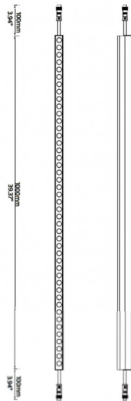

FACADE

Lavov Linear light from the family Facade with a power of 12 W and Single color color. Beam angle 25o x 45o degrees. Made in Aluminium and stainless steel. With a real lumen output of 179.1. Finished in grey color. Not include driver.

Item code	86.OW08.1350.03
Product type	Outdoor
Category	Linear Light
Family	FACADE

Pictograms

850°

CRI 80

SDCM 3

CE

Driver EXCL.

On

Off

IP 66

Scheme

Product	
Real power (W)	12
Real luminous flux (Lm)	179.1
Beam angle (°)	25x45
IP	65
Electrical class insulation	Class III
Operating temperature	-35-60o
Colour	grey
Control gear included	NOT
Light source	LED
Type of LED	48 CREE SMD
Average life time (h)	80000h L70B10
Colour temperature (K)	W
Colour consistency (SDCM)	SDCM<3