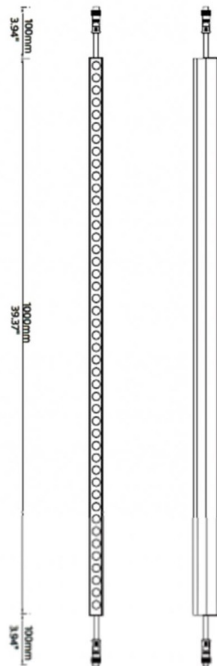

**FACADE**

Lavov Linear light from the family Facade with a power of 12 W and Single color color. Beam angle 25o x 45o degrees. Made in Aluminium and stainless steel. With a real lumen output of 179.1. Finished in grey color. Not include driver.

<b>Item code</b>	<b>86.OW08.1350.03</b>
<b>Product type</b>	<b>Outdoor</b>
<b>Category</b>	<b>Linear Light</b>
<b>Family</b>	<b>FACADE</b>

**Pictograms**

- 
- 
- 
- 
- 
- 
- 
- 

**Scheme**

<b>Product</b>	
<b>Real power (W)</b>	<b>12</b>
<b>Real luminous flux (Lm)</b>	<b>179.1</b>
<b>Beam angle (°)</b>	<b>25x45</b>
<b>IP</b>	<b>65</b>
<b>Electrical class insulation</b>	<b>Class III</b>
<b>Operating temperature</b>	<b>-35-60o</b>
<b>Colour</b>	<b>grey</b>
<b>Control gear included</b>	<b>NOT</b>
<b>Light source</b>	<b>LED</b>
<b>Type of LED</b>	<b>48 CREE SMD</b>
<b>Average life time (h)</b>	<b>80000h L70B10</b>
<b>Colour temperature (K)</b>	<b>W</b>
<b>Colour consistency (SDCM)</b>	<b>SDCM3</b>