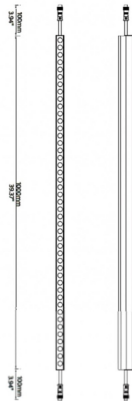

FACADE

Lavov Linear light from the family Facade with a power of 12 W and Single color color. Beam angle 25o x 45o degrees. Made in Aluminium and stainless steel. With a real lumen output of 179.1. Finished in grey color. Not include driver.

Item code	86.OW08.1350.03
Product type	Outdoor
Category	Linear Light
Family	FACADE

Pictograms

850°

CRI 80

SDCM 3

CE

Driver EXCL.

On

Off

IP 66

Scheme

Product	
Real power (W)	12
Real luminous flux (Lm)	179.1
Beam angle (°)	25x45
IP	65
Electrical class insulation	Class III
Operating temperature	-35-60o
Colour	grey
Control gear included	NOT
Light source	LED
Type of LED	48 CREE SMD
Average life time (h)	80000h L70B10
Colour temperature (K)	W
Colour consistency (SDCM)	SDCM<3