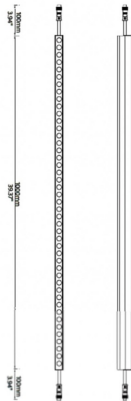

FACADE

Lavov Linear light from the family Facade with a power of 15 W and RGBW color. Beam angle 120 degrees. Made in Aluminium and stainless steel. With a real lumen output of 130.30000000000001. Finished in grey color. Not include driver.

Item code	86.OW08.1600.03
Product type	Outdoor
Category	Linear Light
Family	FACADE

Pictograms

850°

CRI 80

SDCM 3

CE

Driver EXCL.

On

Off

IP 66

Scheme

Product	
Real power (W)	15
Real luminous flux (Lm)	130.30000000000001
Beam angle (°)	120
IP	65
Electrical class insulation	Class III
Operating temperature	-35-60o
Colour	grey
Control gear included	NOT
Light source	LED
Type of LED	48 CREE SMD
Average life time (h)	80000h L70B10
Colour temperature (K)	RGBW
Colour consistency (SDCM)	SDCM<3