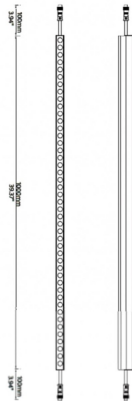

FACADE

Lavov Linear light from the family Facade with a power of 15 W and RGBW color. Beam angle 120 degrees. Made in Aluminium and stainless steel. With a real lumen output of 130.30000000000001. Finished in grey color. Not include driver.

Item code	86.OW08.1600.03
Product type	Outdoor
Category	Linear Light
Family	FACADE

Pictograms

850°

CRI
80

SDCM
3

CE

Driver
EXCL.

On
Off

RGBW

IP
66

Scheme

Product	
Real power (W)	15
Real luminous flux (Lm)	130.3
Beam angle (°)	120
IP	65
Electrical class insulation	Class III
Operating temperature	-35-60o
Colour	grey
Control gear included	NOT
Light source	LED
Type of LED	48 CREE SMD
Average life time (h)	80000h L70B10
Colour temperature (K)	RGBW
Colour consistency (SDCM)	SDCM<3