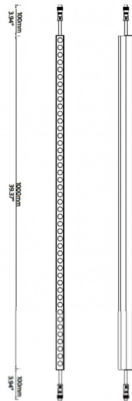

FACADE

Lavov Linear light from the family Facade with a power of 15 W and RGBW color. Beam angle 120 degrees. Made in Aluminium and stainless steel. With a real lumen output of 130.30000000000001. Finished in grey color. Not include driver.

Item code	86.OW08.1600.03
Product type	Outdoor
Category	Linear Light
Family	FACADE

Pictograms

850°

CRI 80

SDCM 3

CE

Driver EXCL.

On

Off

IP 66

Scheme

Product	
Real power (W)	15
Real luminous flux (Lm)	130.30000000000001
Beam angle (°)	120
IP	65
Electrical class insulation	Class III
Operating temperature	-35-60o
Colour	grey
Control gear included	NOT
Light source	LED
Type of LED	48 CREE SMD
Average life time (h)	80000h L70B10
Colour temperature (K)	RGBW
Colour consistency (SDCM)	SDCM<3