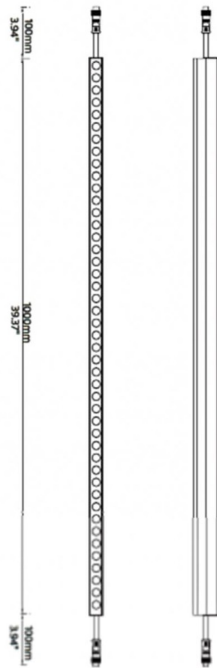

FACADE

Lavov Linear light from the family Facade with a power of 15 W and RGBW color. Beam angle 120 degrees. Made in Aluminium and stainless steel. With a real lumen output of 130.30000000000001. Finished in grey color. Not include driver.

Item code	86.OW08.1600.03
Product type	Outdoor
Category	Linear Light
Family	FACADE

Pictograms

- 850°
- CRI 80
- SDCM 3
- CE
- Driver EXCL
- On / Off
- RGBW color icons
- IP 66

Scheme

Product	
Real power (W)	15
Real luminous flux (Lm)	130.30000000000001
Beam angle (&ordm;)	120
IP	65
Electrical class insulation	Class III
Operating temperature	-35-60o
Colour	grey
Control gear included	NOT
Light source	LED
Type of LED	48 CREE SMD
Average life time (h)	80000h L70B10
Colour temperature (K)	RGBW
Colour consistency (SDCM)	SDCM<3