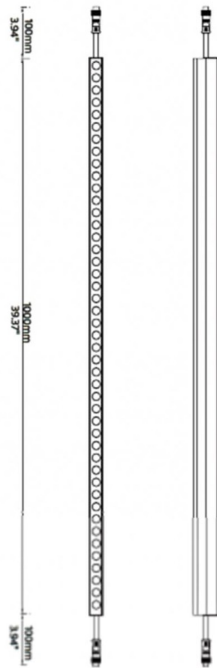

FACADE

Lavov Linear light from the family Facade with a power of 15 W and RGBW color. Beam angle 120 degrees. Made in Aluminium and stainless steel. With a real lumen output of 130.30000000000001. Finished in grey color. Not include driver.

Item code	86.OW08.1600.03
Product type	Outdoor
Category	Linear Light
Family	FACADE

Pictograms

- 850°
- CRI 80
- SDCM 3
- CE
- Driver EXCL
- On / Off
- RGBW color icons
- IP 66

Scheme

Product	
Real power (W)	15
Real luminous flux (Lm)	130.30000000000001
Beam angle (°)	120
IP	65
Electrical class insulation	Class III
Operating temperature	-35-60o
Colour	grey
Control gear included	NOT
Light source	LED
Type of LED	48 CREE SMD
Average life time (h)	80000h L70B10
Colour temperature (K)	RGBW
Colour consistency (SDCM)	SDCM3