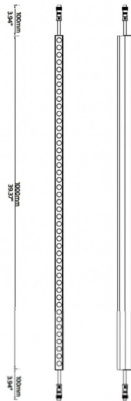

**FACADE**

Lavov Linear light from the family Facade with a power of 15 W and RGBW color. Beam angle 120 degrees. Made in Aluminium and stainless steel. With a real lumen output of 130.30000000000001. Finished in grey color. Not include driver.

<b>Item code</b>	<b>86.OW08.1600.03</b>
<b>Product type</b>	<b>Outdoor</b>
<b>Category</b>	<b>Linear Light</b>
<b>Family</b>	<b>FACADE</b>

**Pictograms**

850°

CRI  
80

SDCM  
3

CE

Driver  
EXCL.

On  
Off

RGBW

IP  
66

**Scheme**

<b>Product</b>	
<b>Real power (W)</b>	<b>15</b>
<b>Real luminous flux (Lm)</b>	<b>130.30000000000001</b>
<b>Beam angle (°)</b>	<b>120</b>
<b>IP</b>	<b>65</b>
<b>Electrical class insulation</b>	<b>Class III</b>
<b>Operating temperature</b>	<b>-35-60o</b>
<b>Colour</b>	<b>grey</b>
<b>Control gear included</b>	<b>NOT</b>
<b>Light source</b>	<b>LED</b>
<b>Type of LED</b>	<b>48 CREE SMD</b>
<b>Average life time (h)</b>	<b>80000h L70B10</b>
<b>Colour temperature (K)</b>	<b>RGBW</b>
<b>Colour consistency (SDCM)</b>	<b>SDCM&lt;3</b>