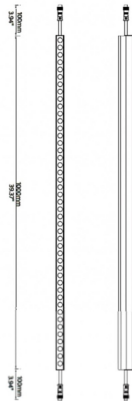

**FACADE**

Lavov Linear light from the family Facade with a power of 15 W and RGBW color. Beam angle 25°. Made in Aluminium and stainless steel. With a real lumen output of 179.1. Finished in grey color. Not include driver.

<b>Item code</b>	<b>86.OW08.1610.03</b>
<b>Product type</b>	<b>Outdoor</b>
<b>Category</b>	<b>Linear Light</b>
<b>Family</b>	<b>FACADE</b>

**Pictograms**

850°

CRI 80

SDCM 3

CE

Driver EXCL.

On  
Off

RGBW

IP 66

**Scheme**

<b>Product</b>	
<b>Real power (W)</b>	<b>15</b>
<b>Real luminous flux (Lm)</b>	<b>179.1</b>
<b>Beam angle (°)</b>	<b>25</b>
<b>IP</b>	<b>65</b>
<b>Electrical class insulation</b>	<b>Class III</b>
<b>Operating temperature</b>	<b>-35-60o</b>
<b>Colour</b>	<b>grey</b>
<b>Control gear included</b>	<b>NOT</b>
<b>Light source</b>	<b>LED</b>
<b>Type of LED</b>	<b>48 CREE SMD</b>
<b>Average life time (h)</b>	<b>80000h L70B10</b>
<b>Colour temperature (K)</b>	<b>RGBW</b>
<b>Colour consistency (SDCM)</b>	<b>SDCM&lt;3</b>