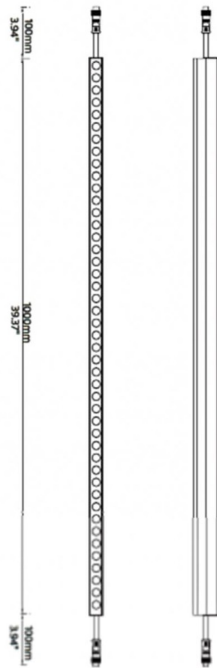

FACADE

Lavov Linear light from the family Facade with a power of 15 W and RGBW color. Beam angle 25°. Made in Aluminium and stainless steel. With a real lumen output of 179.1. Finished in grey color. Not include driver.

Item code	86.OW08.1610.03
Product type	Outdoor
Category	Linear Light
Family	FACADE

Pictograms

- 850°
- CRI 80
- SDCM 3
- CE
- Driver EXCL
- On / Off
- RGBW color icons
- IP 66

Scheme

Product	
Real power (W)	15
Real luminous flux (Lm)	179.1
Beam angle (°)	25
IP	65
Electrical class insulation	Class III
Operating temperature	-35-60°
Colour	grey
Control gear included	NOT
Light source	LED
Type of LED	48 CREE SMD
Average life time (h)	80000h L70B10
Colour temperature (K)	RGBW
Colour consistency (SDCM)	SDCM3