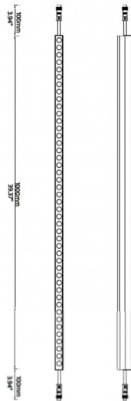

**FACADE**

Lavov Linear light from the family Facade with a power of 15 W and RGBW color. Beam angle 25°. Made in Aluminium and stainless steel. With a real lumen output of 179.1. Finished in grey color. Not include driver.

<b>Item code</b>	<b>86.OW08.1610.03</b>
<b>Product type</b>	<b>Outdoor</b>
<b>Category</b>	<b>Linear Light</b>
<b>Family</b>	<b>FACADE</b>

**Pictograms**

**Scheme**

**Product**

<b>Real power (W)</b>	<b>15</b>
<b>Real luminous flux (Lm)</b>	<b>179.1</b>
<b>Beam angle (°)</b>	<b>25</b>
<b>IP</b>	<b>65</b>
<b>Electrical class insulation</b>	<b>Class III</b>
<b>Operating temperature</b>	<b>-35-60°</b>
<b>Colour</b>	<b>grey</b>
<b>Control gear included</b>	<b>NOT</b>
<b>Light source</b>	<b>LED</b>
<b>Type of LED</b>	<b>48 CREE SMD</b>
<b>Average life time (h)</b>	<b>80000h L70B10</b>
<b>Colour temperature (K)</b>	<b>RGBW</b>
<b>Colour consistency (SDCM)</b>	<b>SDCM&lt;3</b>