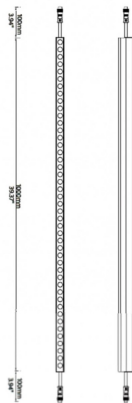

FACADE

Lavov Linear light from the family Facade with a power of 15 W and RGBW color. Beam angle 25o . Made in Aluminium and stainless steel. With a real lumen output of 179.1. Finished in grey color. Not include driver.

Item code	86.OW08.1610.03
Product type	Outdoor
Category	Linear Light
Family	FACADE

Pictograms

850°

CRI 80

SDCM 3

CE

Driver EXCL.

On

Off

IP 66

Scheme

Product	
Real power (W)	15
Real luminous flux (Lm)	179.1
Beam angle (°)	25
IP	65
Electrical class insulation	Class III
Operating temperature	-35-60o
Colour	grey
Control gear included	NOT
Light source	LED
Type of LED	48 CREE SMD
Average life time (h)	80000h L70B10
Colour temperature (K)	RGBW
Colour consistency (SDCM)	SDCM<3