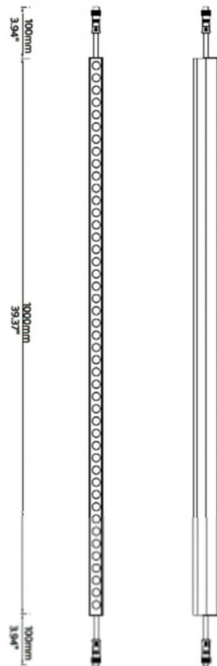

**FACADE**

Lavov Linear light from the family Facade with a power of 15 W and RGBW color. Beam angle 25°. Made in Aluminium and stainless steel. With a real lumen output of 179.1. Finished in grey color. Not include driver.

<b>Item code</b>	<b>86.OW08.1610.03</b>
<b>Product type</b>	<b>Outdoor</b>
<b>Category</b>	<b>Linear Light</b>
<b>Family</b>	<b>FACADE</b>

**Pictograms**

**Scheme**

<b>Product</b>	
<b>Real power (W)</b>	<b>15</b>
<b>Real luminous flux (Lm)</b>	<b>179.1</b>
<b>Beam angle (&amp;ordm;)</b>	<b>25</b>
<b>IP</b>	<b>65</b>
<b>Electrical class insulation</b>	<b>Class III</b>
<b>Operating temperature</b>	<b>-35-60o</b>
<b>Colour</b>	<b>grey</b>
<b>Control gear included</b>	<b>NOT</b>
<b>Light source</b>	<b>LED</b>
<b>Type of LED</b>	<b>48 CREE SMD</b>
<b>Average life time (h)</b>	<b>80000h L70B10</b>
<b>Colour temperature (K)</b>	<b>RGBW</b>
<b>Colour consistency (SDCM)</b>	<b>SDCM&lt;3</b>