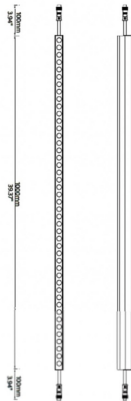

FACADE

Lavov Linear light from the family Facade with a power of 15 W and RGBW color. Beam angle 25°. Made in Aluminium and stainless steel. With a real lumen output of 179.1. Finished in grey color. Not include driver.

Item code	86.OW08.1610.03
Product type	Outdoor
Category	Linear Light
Family	FACADE

Pictograms

Scheme

Product

Real power (W)	15
Real luminous flux (Lm)	179.1
Beam angle (°)	25
IP	65
Electrical class insulation	Class III
Operating temperature	-35-60°
Colour	grey
Control gear included	NOT
Light source	LED
Type of LED	48 CREE SMD
Average life time (h)	80000h L70B10
Colour temperature (K)	RGBW
Colour consistency (SDCM)	SDCM<3