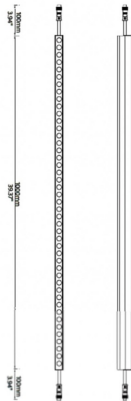

**FACADE**

Lavov Linear light from the family Facade with a power of 15 W and RGBW color. Beam angle 40o degrees. Made in Aluminium and stainless steel. With a real lumen output of 179.1. Finished in grey color. Not include driver.

<b>Item code</b>	<b>86.OW08.1620.03</b>
<b>Product type</b>	<b>Outdoor</b>
<b>Category</b>	<b>Linear Light</b>
<b>Family</b>	<b>FACADE</b>

**Pictograms**

850°

CRI  
80

SDCM  
3

CE

Driver  
EXCL.

On  
Off

RGBW

IP  
66

**Scheme**

<b>Product</b>	
<b>Real power (W)</b>	<b>15</b>
<b>Real luminous flux (Lm)</b>	<b>179.1</b>
<b>Beam angle (°)</b>	<b>40</b>
<b>IP</b>	<b>65</b>
<b>Electrical class insulation</b>	<b>Class III</b>
<b>Operating temperature</b>	<b>-35-60o</b>
<b>Colour</b>	<b>grey</b>
<b>Control gear included</b>	<b>NOT</b>
<b>Light source</b>	<b>LED</b>
<b>Type of LED</b>	<b>48 CREE SMD</b>
<b>Average life time (h)</b>	<b>80000h L70B10</b>
<b>Colour temperature (K)</b>	<b>RGBW</b>
<b>Colour consistency (SDCM)</b>	<b>SDCM&lt;3</b>