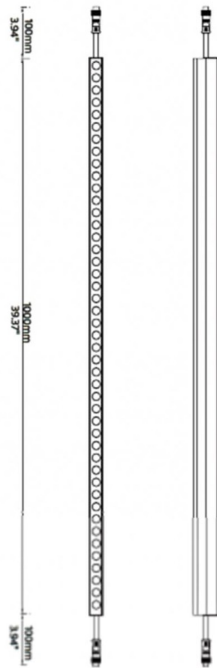

FACADE

Lavov Linear light from the family Facade with a power of 15 W and RGBW color. Beam angle 40 degrees. Made in Aluminium and stainless steel. With a real lumen output of 179.1. Finished in grey color. Not include driver.

Item code	86.OW08.1620.03
Product type	Outdoor
Category	Linear Light
Family	FACADE

Pictograms

- 850°
- CRI 80
- SDCM 3
- CE
- Driver EXCL
- On / Off
- RGBW color icons
- IP 66

Scheme

Product	
Real power (W)	15
Real luminous flux (Lm)	179.1
Beam angle (º)	40
IP	65
Electrical class insulation	Class III
Operating temperature	-35-60o
Colour	grey
Control gear included	NOT
Light source	LED
Type of LED	48 CREE SMD
Average life time (h)	80000h L70B10
Colour temperature (K)	RGBW
Colour consistency (SDCM)	SDCM<3