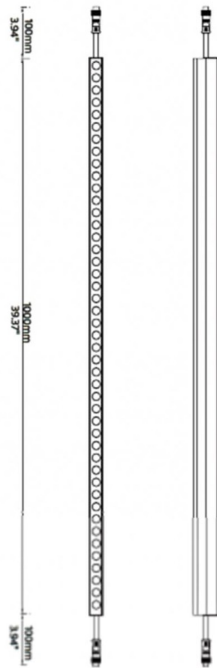

FACADE

Lavov Linear light from the family Facade with a power of 15 W and RGBW color. Beam angle 40o degrees. Made in Aluminium and stainless steel. With a real lumen output of 179.1. Finished in grey color. Not include driver.

Item code	86.OW08.1620.03
Product type	Outdoor
Category	Linear Light
Family	FACADE

Pictograms

- 850°
- CRI 80
- SDCM 3
- CE
- Driver EXCL
- On / Off
- RGBW color icons
- IP 66

Scheme

Product	
Real power (W)	15
Real luminous flux (Lm)	179.1
Beam angle (°)	40
IP	65
Electrical class insulation	Class III
Operating temperature	-35-60o
Colour	grey
Control gear included	NOT
Light source	LED
Type of LED	48 CREE SMD
Average life time (h)	80000h L70B10
Colour temperature (K)	RGBW
Colour consistency (SDCM)	SDCM3