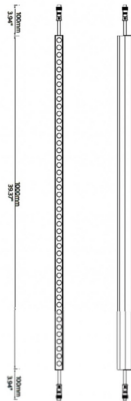

FACADE

Lavov Linear light from the family Facade with a power of 15 W and RGBW color. Beam angle 40o degrees. Made in Aluminium and stainless steel. With a real lumen output of 179.1. Finished in grey color. Not include driver.

Item code	86.OW08.1620.03
Product type	Outdoor
Category	Linear Light
Family	FACADE

Pictograms

850°

CRI 80

SDCM 3

CE

Driver EXCL.

On
Off

IP 66

Scheme

Product	
Real power (W)	15
Real luminous flux (Lm)	179.1
Beam angle (°)	40
IP	65
Electrical class insulation	Class III
Operating temperature	-35-60o
Colour	grey
Control gear included	NOT
Light source	LED
Type of LED	48 CREE SMD
Average life time (h)	80000h L70B10
Colour temperature (K)	RGBW
Colour consistency (SDCM)	SDCM<3