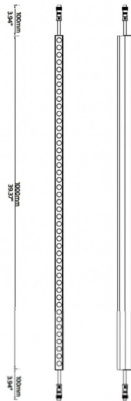

**FACADE**

Lavov Linear light from the family Facade with a power of 15 W and RGBW color. Beam angle 40o degrees. Made in Aluminium and stainless steel. With a real lumen output of 179.1. Finished in grey color. Not include driver.

<b>Item code</b>	<b>86.OW08.1620.03</b>
<b>Product type</b>	<b>Outdoor</b>
<b>Category</b>	<b>Linear Light</b>
<b>Family</b>	<b>FACADE</b>

**Pictograms**

**Scheme**

<b>Product</b>	
<b>Real power (W)</b>	<b>15</b>
<b>Real luminous flux (Lm)</b>	<b>179.1</b>
<b>Beam angle (°)</b>	<b>40</b>
<b>IP</b>	<b>65</b>
<b>Electrical class insulation</b>	<b>Class III</b>
<b>Operating temperature</b>	<b>-35-60o</b>
<b>Colour</b>	<b>grey</b>
<b>Control gear included</b>	<b>NOT</b>
<b>Light source</b>	<b>LED</b>
<b>Type of LED</b>	<b>48 CREE SMD</b>
<b>Average life time (h)</b>	<b>80000h L70B10</b>
<b>Colour temperature (K)</b>	<b>RGBW</b>
<b>Colour consistency (SDCM)</b>	<b>SDCM&lt;3</b>