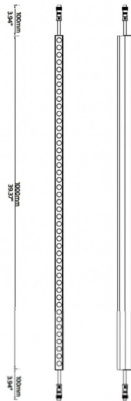

**FACADE**

Lavov Linear light from the family Facade with a power of 15 W and RGBW color. Beam angle 60o degrees. Made in Aluminium and stainless steel. With a real lumen output of 179.1. Finished in grey color. Not include driver.

<b>Item code</b>	<b>86.OW08.1630.03</b>
<b>Product type</b>	<b>Outdoor</b>
<b>Category</b>	<b>Linear Light</b>
<b>Family</b>	<b>FACADE</b>

**Pictograms**

**Scheme**

<b>Product</b>	
<b>Real power (W)</b>	<b>15</b>
<b>Real luminous flux (Lm)</b>	<b>179.1</b>
<b>Beam angle (°)</b>	<b>60</b>
<b>IP</b>	<b>65</b>
<b>Electrical class insulation</b>	<b>Class III</b>
<b>Operating temperature</b>	<b>-35-60o</b>
<b>Colour</b>	<b>grey</b>
<b>Control gear included</b>	<b>NOT</b>
<b>Light source</b>	<b>LED</b>
<b>Type of LED</b>	<b>48 CREE SMD</b>
<b>Average life time (h)</b>	<b>80000h L70B10</b>
<b>Colour temperature (K)</b>	<b>RGBW</b>
<b>Colour consistency (SDCM)</b>	<b>SDCM&lt;3</b>