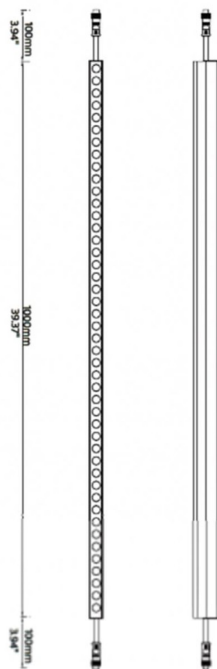

FACADE

Lavov Linear light from the family Facade with a power of 15 W and RGBW color. Beam angle 60 degrees. Made in Aluminium and stainless steel. With a real lumen output of 179.1. Finished in grey color. Not include driver.

| | |
|---------------------|------------------------|
| Item code | 86.OW08.1630.03 |
| Product type | Outdoor |
| Category | Linear Light |
| Family | FACADE |

Pictograms

Scheme

| | |
|------------------------------------|----------------------|
| Product | |
| Real power (W) | 15 |
| Real luminous flux (Lm) | 179.1 |
| Beam angle (&ordm;) | 60 |
| IP | 65 |
| Electrical class insulation | Class III |
| Operating temperature | -35-60o |
| Colour | grey |
| Control gear included | NOT |
| Light source | LED |
| Type of LED | 48 CREE SMD |
| Average life time (h) | 80000h L70B10 |
| Colour temperature (K) | RGBW |
| Colour consistency (SDCM) | SDCM<3 |