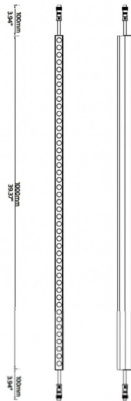

FACADE

Lavov Linear light from the family Facade with a power of 15 W and RGBW color. Beam angle 60o degrees. Made in Aluminium and stainless steel. With a real lumen output of 179.1. Finished in grey color. Not include driver.

Item code	86.OW08.1630.03
Product type	Outdoor
Category	Linear Light
Family	FACADE

Pictograms

Scheme

Product	
Real power (W)	15
Real luminous flux (Lm)	179.1
Beam angle (°)	60
IP	65
Electrical class insulation	Class III
Operating temperature	-35-60o
Colour	grey
Control gear included	NOT
Light source	LED
Type of LED	48 CREE SMD
Average life time (h)	80000h L70B10
Colour temperature (K)	RGBW
Colour consistency (SDCM)	SDCM<3