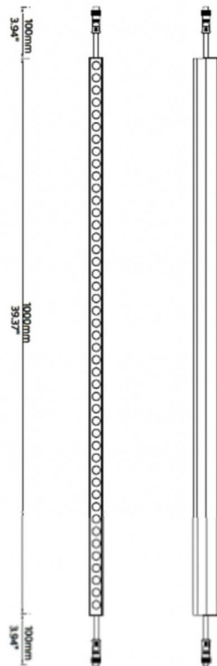

FACADE

Lavov Linear light from the family Facade with a power of 15 W and RGBW color. Beam angle 60o degrees. Made in Aluminium and stainless steel. With a real lumen output of 179.1. Finished in grey color. Not include driver.

Item code	86.OW08.1630.03
Product type	Outdoor
Category	Linear Light
Family	FACADE

Pictograms

Scheme

Product	
Real power (W)	15
Real luminous flux (Lm)	179.1
Beam angle (°)	60
IP	65
Electrical class insulation	Class III
Operating temperature	-35-60o
Colour	grey
Control gear included	NOT
Light source	LED
Type of LED	48 CREE SMD
Average life time (h)	80000h L70B10
Colour temperature (K)	RGBW
Colour consistency (SDCM)	SDCM3