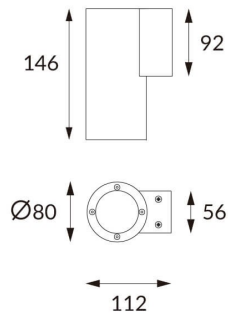

DOWNT

DOWNT is a wall light with round design emitting light downwards. With a size of Ø80mmx146mm and a power of 10W, has a reflector with 15 degrees beam angle. With a real lumen output of 1170lm, and an efficiency of 117lm/W. Is made in Die Cast Aluminium Body, Tempered Glass Cover and has an IP65 and an IK10 degree of protection. ON-OFF driver. Finished in White color.

Item code 86.OW08.2311.01

Product type Outdoor

Category Wall Light

Family DOWNT

Pictograms

Product

Real power (W) 10

Real luminous flux (Lm) 1170

Control gear ON-OFF

Colour temperature (K) 3000

Colour consistency (SDCM) SDCM<3

CRI 80

IK IK10

Scheme

Photometry