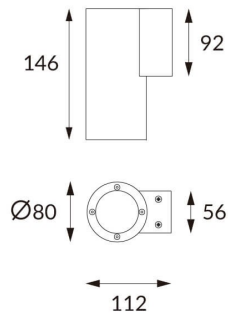

DOWNT

DOWNT is a wall light with round design emitting light downwards. With a size of Ø80mmx146mm and a power of 10W, has a reflector with 15 degrees beam angle. With a real lumen output of 1170lm, and an efficiency of 117lm/W. Is made in Die Cast Aluminium Body, Tempered Glass Cover and has an IP65 and an IK10 degree of protection. ON-OFF driver. Finished in White color.

Item code 86.OW08.2311.01

Product type Outdoor

Category Wall Light

Family DOWNT

Pictograms

Scheme

Photometry

Product

Real power (W) 10

Real luminous flux (Lm) 1170

Luminous efficiency (Lm/W) 117

Beam angle (°) 15

Life time (h) 50000h L70B10

IP 65

Electrical class insulation Class I

Colour White

Chip Brand NICHIA

Control gear included Yes

Control gear ON-OFF

Colour temperature (K) 3000

Colour consistency (SDCM) SDCM<3

CRI 80

IK IK10