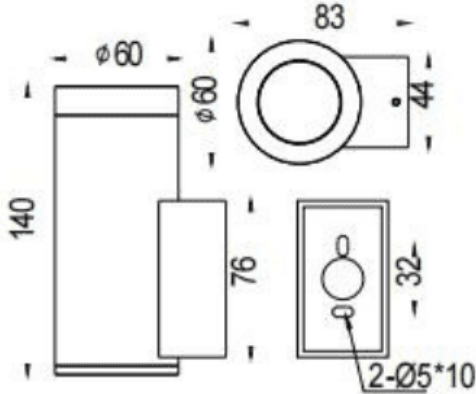

DOWNT

Lavov wall fixture from the family DOWNT with a power of 10W and a 15 degrees beam angle. Finished in White colour. Dimensions Ø60X83X140mm.. With a total lumen output of 800lm and a luminous efficiency of 80lm/W. CCT 3000K. Driver ON-OFF. Made in Die Cast Aluminium Body, Tempered Glass Cover .IP65. IK05

Dimensions

Product dimensions (mm) **Ø60X83X140mm**

Scheme

Photometry

Item code	86.OW08.2311.01
Product type	Outdoor
Category	Wall Light
Family	DOWNT
Pictograms	

Product	
Real power (W)	10
Real luminous flux (Lm)	800
Luminous efficiency (Lm/W)	80
Beam angle (°)	15
Life time (h)	50000h L70B10
IP	IP65
Electrical class insulation	Class I
Colour	White
Control gear included	Yes
Control gear	ON-OFF
Light source	LED
Type of LED	COB
Colour temperature (K)	3000
Colour consistency (SDCM)	SDCM3
CRI	80
IK	IK05