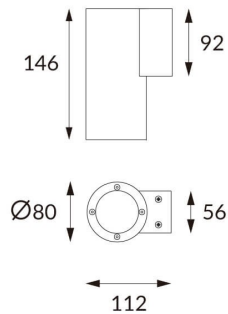

DOWNT

DOWNT is a wall light with round design emitting light downwards. With a size of Ø80mmx146mm and a power of 10W, has a reflector with 15 degrees beam angle. With a real lumen output of 1170lm, and an efficiency of 117lm/W. Is made in Die Cast Aluminium Body, Tempered Glass Cover and has an IP65 and an IK10 degree of protection. ON-OFF driver. Finished in White color.

Item code 86.OW08.2311.01

Product type Outdoor

Category Wall Light

Family DOWNT

Pictograms

Product

Real power (W) 10

Real luminous flux (Lm) 1170

Luminous efficiency (Lm/W) 117

Beam angle (°) 15

Life time (h) 50000h L70B10

IP 65

Electrical class insulation Class I

Colour White

Chip Brand NICHIA

Control gear included Yes

Control gear ON-OFF

Colour temperature (K) 3000

Colour consistency (SDCM) SDCM<3

CRI 80

IK IK10

Scheme

Photometry