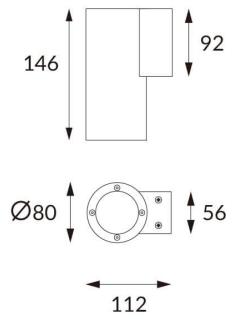

DOWNT

DOWNT is a wall light with round design emitting light downwards. With a size of Ø80mmx146mm and a power of 10W, has a reflector with 15 degrees beam angle. With a real lumen output of 1170lm, and an efficiency of 117lm/W. Is made in Die Cast Aluminium Body, Tempered Glass Cover and has an IP65 and an IK10 degree of protection. ON-OFF driver. Finished in White color.

Item code	86.OW08.2311.01
Product type	Outdoor
Category	Wall Light
Family	DOWNT
Pictograms	

Scheme

Product	
Real power (W)	10
Real luminous flux (Lm)	1170
Luminous efficiency (Lm/W)	117
Beam angle (°)	15
Life time (h)	50000h L70B10
IP	65
Electrical class insulation	Class I
Colour	White
Chip Brand	NICHIA
Control gear included	Yes
Control gear	ON-OFF
Colour temperature (K)	3000
Colour consistency (SDCM)	SDCM<3
CRI	80
IK	IK10