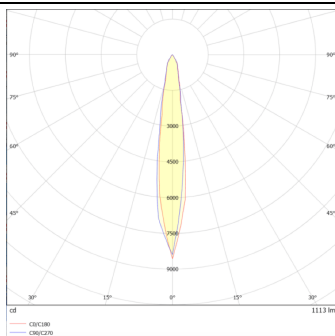

### DOWNT

DOWNT is a wall light with round design emitting light downwards. With a size of Ø80mmx146mm and a power of 10W, has a reflector with 15 degrees beam angle. With a real lumen output of 1170lm, and an efficiency of 117lm/W. Is made in Die Cast Aluminium Body, Tempered Glass Cover and has an IP65 and an IK10 degree of protection. ON-OFF driver. Finished in White color.

### Photometry