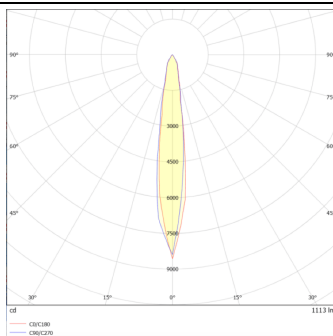

Photometry

Product

Real power (W) 10

Real luminous flux (Lm) 1170

Luminous efficiency (Lm/W) 117

Beam angle (°) 15

Life time (h) 50000h L70B10

IP 65

Electrical class insulation Class I

Colour Black

Chip Brand NICHIA

Control gear included Yes

Control gear ON-OFF

Colour temperature (K) 3000

Colour consistency (SDCM) SDCM<3

CRI 80

IK IK10