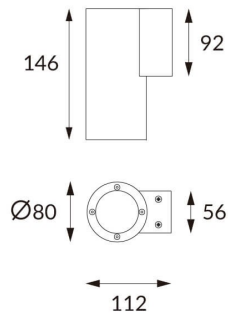

DOWNT

DOWNT is a wall light with round design emitting light downwards. With a size of Ø80mmx146mm and a power of 10W, has a reflector with 15 degrees beam angle. With a real lumen output of 1170lm, and an efficiency of 117lm/W. Is made in Die Cast Aluminium Body, Tempered Glass Cover and has an IP65 and an IK10 degree of protection. ON-OFF driver. Finished in Black color.

Item code 86.OW08.2311.02

Product type Outdoor

Category Wall Light

Family DOWNT

Pictograms

Product

Real power (W) 10

Real luminous flux (Lm) 1170

Control gear ON-OFF

Colour temperature (K) 3000

Colour consistency (SDCM) SDCM<3

CRI 80

IK IK10

Scheme

Photometry