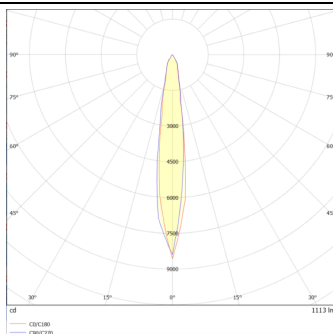

Photometry

Product

Real power (W) 10

Real luminous flux (Lm) 1170

Luminous efficiency (Lm/W) 117

Beam angle (°) 15

Life time (h) 50000h L70B10

IP 65

Electrical class insulation Class I

Colour Black

Chip Brand NICHIA

Control gear included Yes

Control gear ON-OFF

Colour temperature (K) 3000

Colour consistency (SDCM) SDCM<3

CRI 80

IK IK10