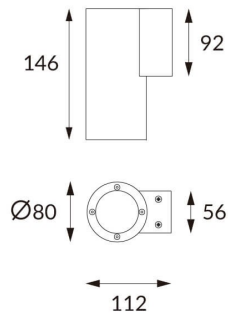

DOWNT

DOWNT is a wall light with round design emitting light downwards. With a size of Ø80mmx146mm and a power of 10W, has a reflector with 15 degrees beam angle. With a real lumen output of 1170lm, and an efficiency of 117lm/W. Is made in Die Cast Aluminium Body, Tempered Glass Cover and has an IP65 and an IK10 degree of protection. ON-OFF driver. Finished in Black color.

Item code 86.OW08.2311.02

Product type Outdoor

Category Wall Light

Family DOWNT

Pictograms

Scheme

Photometry

Product

Real power (W) 10

Real luminous flux (Lm) 1170

Luminous efficiency (Lm/W) 117

Beam angle (°) 15

Life time (h) 50000h L70B10

IP 65

Electrical class insulation Class I

Colour Black

Chip Brand NICHIA

Control gear included Yes

Control gear ON-OFF

Colour temperature (K) 3000

Colour consistency (SDCM) SDCM<3

CRI 80

IK IK10