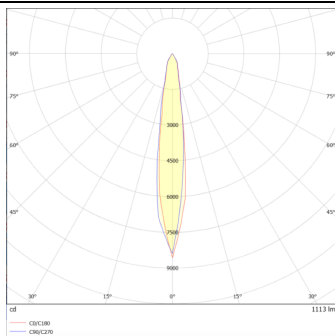

**DOWNT**

DOWNT is a wall light with round design emitting light downwards. With a size of Ø80mmx146mm and a power of 10W, has a reflector with 15 degrees beam angle. With a real lumen output of 1170lm, and an efficiency of 117lm/W. Is made in Die Cast Aluminium Body, Tempered Glass Cover and has an IP65 and an IK10 degree of protection. ON-OFF driver. Finished in Black color.

<b>Item code</b>	<b>86.OW08.2311.02</b>
<b>Product type</b>	<b>Outdoor</b>
<b>Category</b>	<b>Wall Light</b>
<b>Family</b>	<b>DOWNT</b>
<b>Pictograms</b>	

**Scheme**

**Photometry**

<b>Product</b>	
<b>Real power (W)</b>	<b>10</b>
<b>Real luminous flux (Lm)</b>	<b>1170</b>
<b>Luminous efficiency (Lm/W)</b>	<b>117</b>
<b>Beam angle (°)</b>	<b>15</b>
<b>Life time (h)</b>	<b>50000h L70B10</b>
<b>IP</b>	<b>65</b>
<b>Electrical class insulation</b>	<b>Class I</b>
<b>Colour</b>	<b>Black</b>
<b>Chip Brand</b>	<b>NICHIA</b>
<b>Control gear included</b>	<b>Yes</b>
<b>Control gear</b>	<b>ON-OFF</b>
<b>Colour temperature (K)</b>	<b>3000</b>
<b>Colour consistency (SDCM)</b>	<b>SDCM&lt;3</b>
<b>CRI</b>	<b>80</b>
<b>IK</b>	<b>IK10</b>