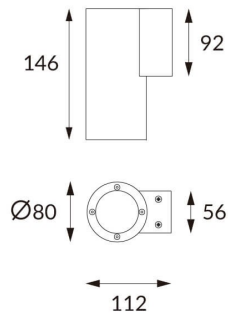

DOWNT

DOWNT is a wall light with round design emitting light downwards. With a size of Ø80mmx146mm and a power of 10W, has a reflector with 15 degrees beam angle. With a real lumen output of 1170lm, and an efficiency of 117lm/W. Is made in Die Cast Aluminium Body, Tempered Glass Cover and has an IP65 and an IK10 degree of protection. ON-OFF driver. Finished in Black color.

Item code 86.OW08.2311.02

Product type Outdoor

Category Wall Light

Family DOWNT

Pictograms

Scheme

Photometry

Product

Real power (W) 10

Real luminous flux (Lm) 1170

Luminous efficiency (Lm/W) 117

Beam angle (°) 15

Life time (h) 50000h L70B10

IP 65

Electrical class insulation Class I

Colour Black