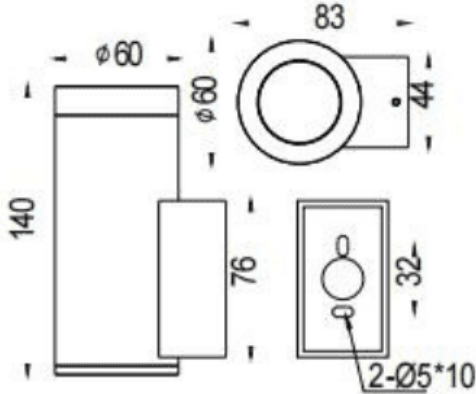

DOWNT

Lavov wall fixture from the family DOWNT with a power of 10W and a 15 degrees beam angle. Finished in Black colour. Dimensions Ø60X83X140mm.. With a total lumen output of 800lm and a luminous efficiency of 80lm/W. CCT 3000K. Driver ON-OFF. Made in Die Cast Aluminium Body, Tempered Glass Cover .IP65. IK05

Dimensions

Product dimensions (mm) **Ø60X83X140mm**

Scheme

Photometry

Item code	86.OW08.2311.02
Product type	Outdoor
Category	Wall Light
Family	DOWNT
Pictograms	

Product	
Real power (W)	10
Real luminous flux (Lm)	800
Luminous efficiency (Lm/W)	80
Beam angle (°)	15
Life time (h)	50000h L70B10
IP	IP65
Electrical class insulation	Class I
Colour	Black
Control gear included	Yes
Control gear	ON-OFF
Light source	LED
Type of LED	COB
Colour temperature (K)	3000
Colour consistency (SDCM)	SDCM3
CRI	80
IK	IK05