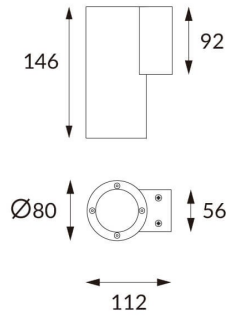

**DOWNT**

DOWNT is a wall light with round design emitting light downwards. With a size of Ø80mmx146mm and a power of 10W, has a reflector with 15 degrees beam angle. With a real lumen output of 1170lm, and an efficiency of 117lm/W. Is made in Die Cast Aluminium Body, Tempered Glass Cover and has an IP65 and an IK10 degree of protection. ON-OFF driver. Finished in Black color.

<b>Item code</b>	<b>86.OW08.2311.02</b>
<b>Product type</b>	<b>Outdoor</b>
<b>Category</b>	<b>Wall Light</b>
<b>Family</b>	<b>DOWNT</b>
<b>Pictograms</b>	

**Scheme**

**Photometry**

<b>Product</b>	
<b>Real power (W)</b>	<b>10</b>
<b>Real luminous flux (Lm)</b>	<b>1170</b>
<b>Luminous efficiency (Lm/W)</b>	<b>117</b>
<b>Beam angle (°)</b>	<b>15</b>
<b>Life time (h)</b>	<b>50000h L70B10</b>
<b>IP</b>	<b>65</b>
<b>Electrical class insulation</b>	<b>Class I</b>
<b>Colour</b>	<b>Black</b>
<b>Chip Brand</b>	<b>NICHIA</b>
<b>Control gear included</b>	<b>Yes</b>
<b>Control gear</b>	<b>ON-OFF</b>
<b>Colour temperature (K)</b>	<b>3000</b>
<b>Colour consistency (SDCM)</b>	<b>SDCM&lt;3</b>
<b>CRI</b>	<b>80</b>
<b>IK</b>	<b>IK10</b>