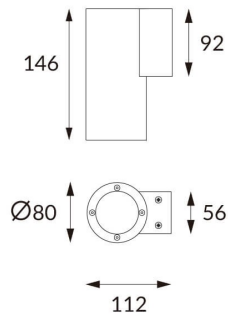

DOWNT

DOWNT is a wall light with round design emitting light downwards. With a size of Ø80mmx146mm and a power of 10W, has a reflector with 15 degrees beam angle. With a real lumen output of 1170lm, and an efficiency of 117lm/W. Is made in Die Cast Aluminium Body, Tempered Glass Cover and has an IP65 and an IK10 degree of protection. ON-OFF driver. Finished in Grey color.

Item code 86.OW08.2311.03

Product type Outdoor

Category Wall Light

Family DOWNT

Pictograms

Scheme

Photometry

Product

Real power (W) 10

Real luminous flux (Lm) 1170

Luminous efficiency (Lm/W) 117

Beam angle (°) 15

Life time (h) 50000h L70B10

IP 65

Electrical class insulation Class I

Colour Grey