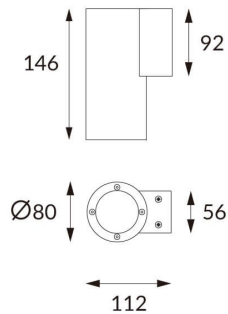

DOWNT

DOWNT is a wall light with round design emitting light downwards. With a size of Ø80mmx146mm and a power of 10W, has a reflector with 15 degrees beam angle. With a real lumen output of 1170lm, and an efficiency of 117lm/W. Is made in Die Cast Aluminium Body, Tempered Glass Cover and has an IP65 and an IK10 degree of protection. ON-OFF driver. Finished in Grey color.

Scheme

Photometry

Item code	86.OW08.2311.03
Product type	Outdoor
Category	Wall Light
Family	DOWNT
Pictograms	

Product

Real power (W)	10
Real luminous flux (Lm)	1170
Luminous efficiency (Lm/W)	117
Beam angle (°)	15
Life time (h)	50000h L70B10
IP	65
Electrical class insulation	Class I
Colour	Grey
Chip Brand	NICHIA
Control gear included	Yes
Control gear	ON-OFF
Colour temperature (K)	3000
Colour consistency (SDCM)	SDCM<3
CRI	80
IK	IK10