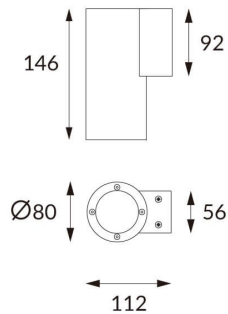

### DOWNT

DOWNT is a wall light with round design emitting light downwards. With a size of Ø80mmx146mm and a power of 10W, has a reflector with 15 degrees beam angle. With a real lumen output of 1170lm, and an efficiency of 117lm/W. Is made in Die Cast Aluminium Body, Tempered Glass Cover and has an IP65 and an IK10 degree of protection. ON-OFF driver. Finished in Grey color.

### Photometry

|                     |                        |
|---------------------|------------------------|
| <b>Item code</b>    | <b>86.OW08.2311.03</b> |
| <b>Product type</b> | <b>Outdoor</b>         |
| <b>Category</b>     | <b>Wall Light</b>      |
| <b>Family</b>       | <b>DOWNT</b>           |
| <b>Pictograms</b>   |                        |

### Product

|                                    |                      |
|------------------------------------|----------------------|
| <b>Real power (W)</b>              | <b>10</b>            |
| <b>Real luminous flux (Lm)</b>     | <b>1170</b>          |
| <b>Luminous efficiency (Lm/W)</b>  | <b>117</b>           |
| <b>Beam angle (°)</b>              | <b>15</b>            |
| <b>Life time (h)</b>               | <b>50000h L70B10</b> |
| <b>IP</b>                          | <b>65</b>            |
| <b>Electrical class insulation</b> | <b>Class I</b>       |
| <b>Colour</b>                      | <b>Grey</b>          |
| <b>Chip Brand</b>                  | <b>NICHIA</b>        |
| <b>Control gear included</b>       | <b>Yes</b>           |
| <b>Control gear</b>                | <b>ON-OFF</b>        |
| <b>Colour temperature (K)</b>      | <b>3000</b>          |
| <b>Colour consistency (SDCM)</b>   | <b>SDCM&lt;3</b>     |
| <b>CRI</b>                         | <b>80</b>            |
| <b>IK</b>                          | <b>IK10</b>          |