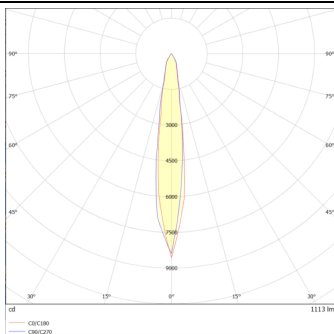

Photometry

Product

Real power (W) 10

Real luminous flux (Lm) 1170

Luminous efficiency (Lm/W) 117

Beam angle (°) 15

Life time (h) 50000h L70B10

IP 65

Electrical class insulation Class I

Colour Grey

Chip Brand NICHIA

Control gear included Yes

Control gear ON-OFF

Colour temperature (K) 3000

Colour consistency (SDCM) SDCM<3

CRI 80

IK IK10