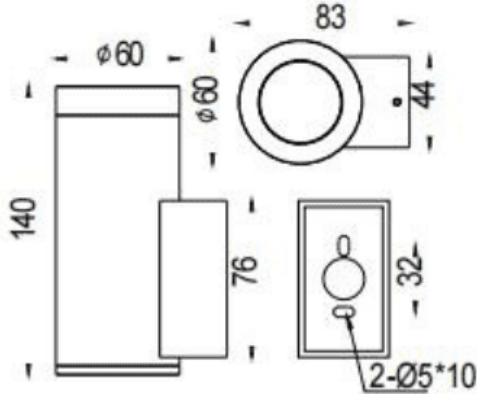

### DOWNT

Lavov wall fixture from the family DOWNT with a power of 10W and a 15 degrees beam angle. Finished in Grey colour. Dimensions Ø60X83X140mm.. With a total lumen output of 800lm and a luminous efficiency of 80lm/W. CCT 3000K. Driver ON-OFF. Made in Die Cast Aluminium Body, Tempered Glass Cover .IP65. IK05

### Dimensions

Product dimensions (mm) **Ø60X83X140mm**

### Photometry

Item code	<b>86.OW08.2311.03</b>
Product type	<b>Outdoor</b>
Category	<b>Wall Light</b>
Family	<b>DOWNT</b>
Pictograms	

Product	
Real power (W)	<b>10</b>
Real luminous flux (Lm)	<b>800</b>
Luminous efficiency (Lm/W)	<b>80</b>
Beam angle (°)	<b>15</b>
Life time (h)	<b>50000h L70B10</b>
IP	<b>IP65</b>
Electrical class insulation	<b>Class I</b>
Colour	<b>Grey</b>
Control gear included	<b>Yes</b>
Control gear	<b>ON-OFF</b>
Light source	<b>LED</b>
Type of LED	<b>COB</b>
Colour temperature (K)	<b>3000</b>
Colour consistency (SDCM)	<b>SDCM3</b>
CRI	<b>80</b>
IK	<b>IK05</b>