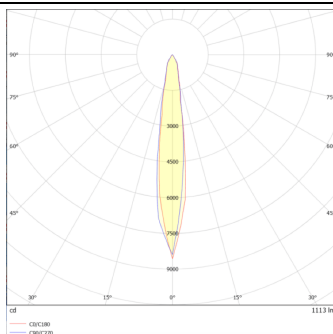

Photometry

Item code	86.OW08.2311.03
Product type	Outdoor
Category	Wall Light
Family	DOWNT
Pictograms	

Product

Real power (W)	10
Real luminous flux (Lm)	1170
Luminous efficiency (Lm/W)	117
Beam angle (°)	15
Life time (h)	50000h L70B10
IP	65
Electrical class insulation	Class I
Colour	Grey
Chip Brand	NICHIA
Control gear included	Yes
Control gear	ON-OFF
Colour temperature (K)	3000
Colour consistency (SDCM)	SDCM<3
CRI	80
IK	IK10